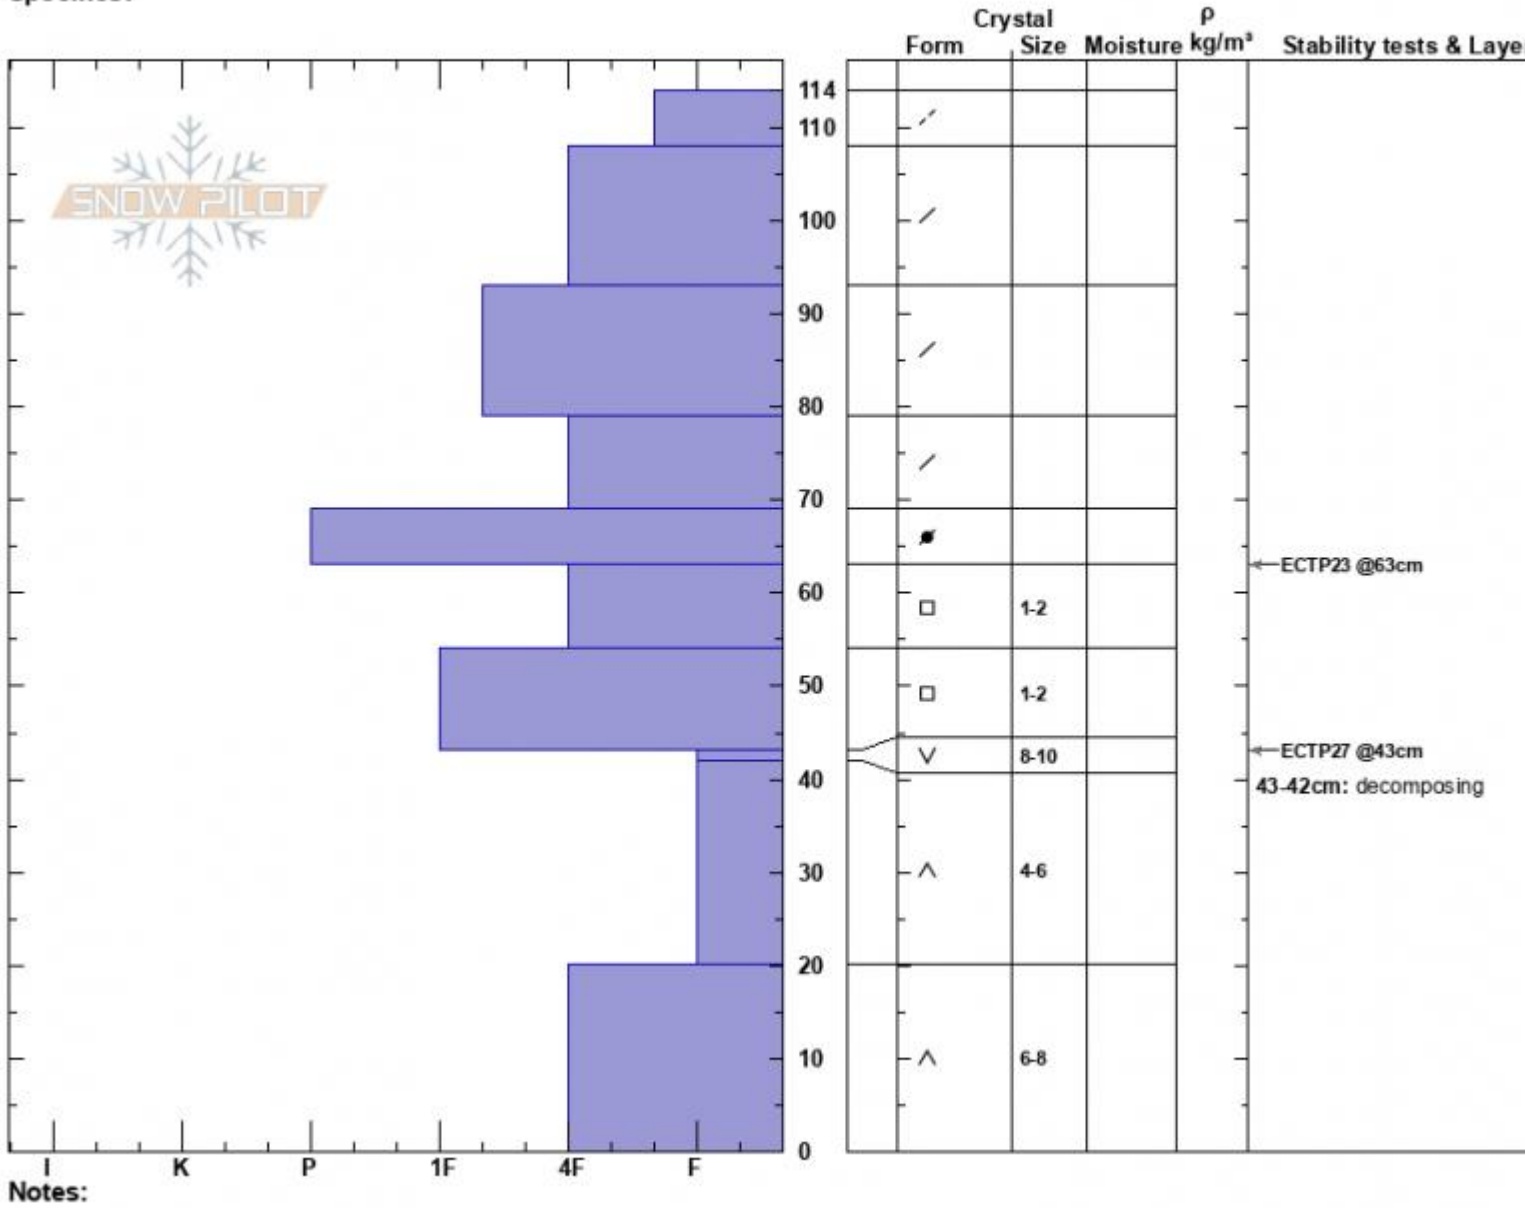

Sunlight Basin Profile
 Madison Range-S
 MT
 Elevation: 9480 ft
 Aspect: 90°
 Specifics:

Dave Zinn
 03/05/2024 - 12:00pm
 Co-ord: 44.97566N, -111.31321W
 Slope Angle: 24°
 Wind Loading: yes

Stability: Poor
 Air Temperature:
 Sky Cover: OVC
 Precipitation: S-1
 Wind: SW Moderate

HS:114
 PF:105
 Layer Notes:
 43-42cm: decomposing
 43-42cm: Problematic layer

Advisory Region
 Southern Madison
 Longitude
 -111.31W
 Latitude
 44.97N
 Southern Madison, 2024-03-06