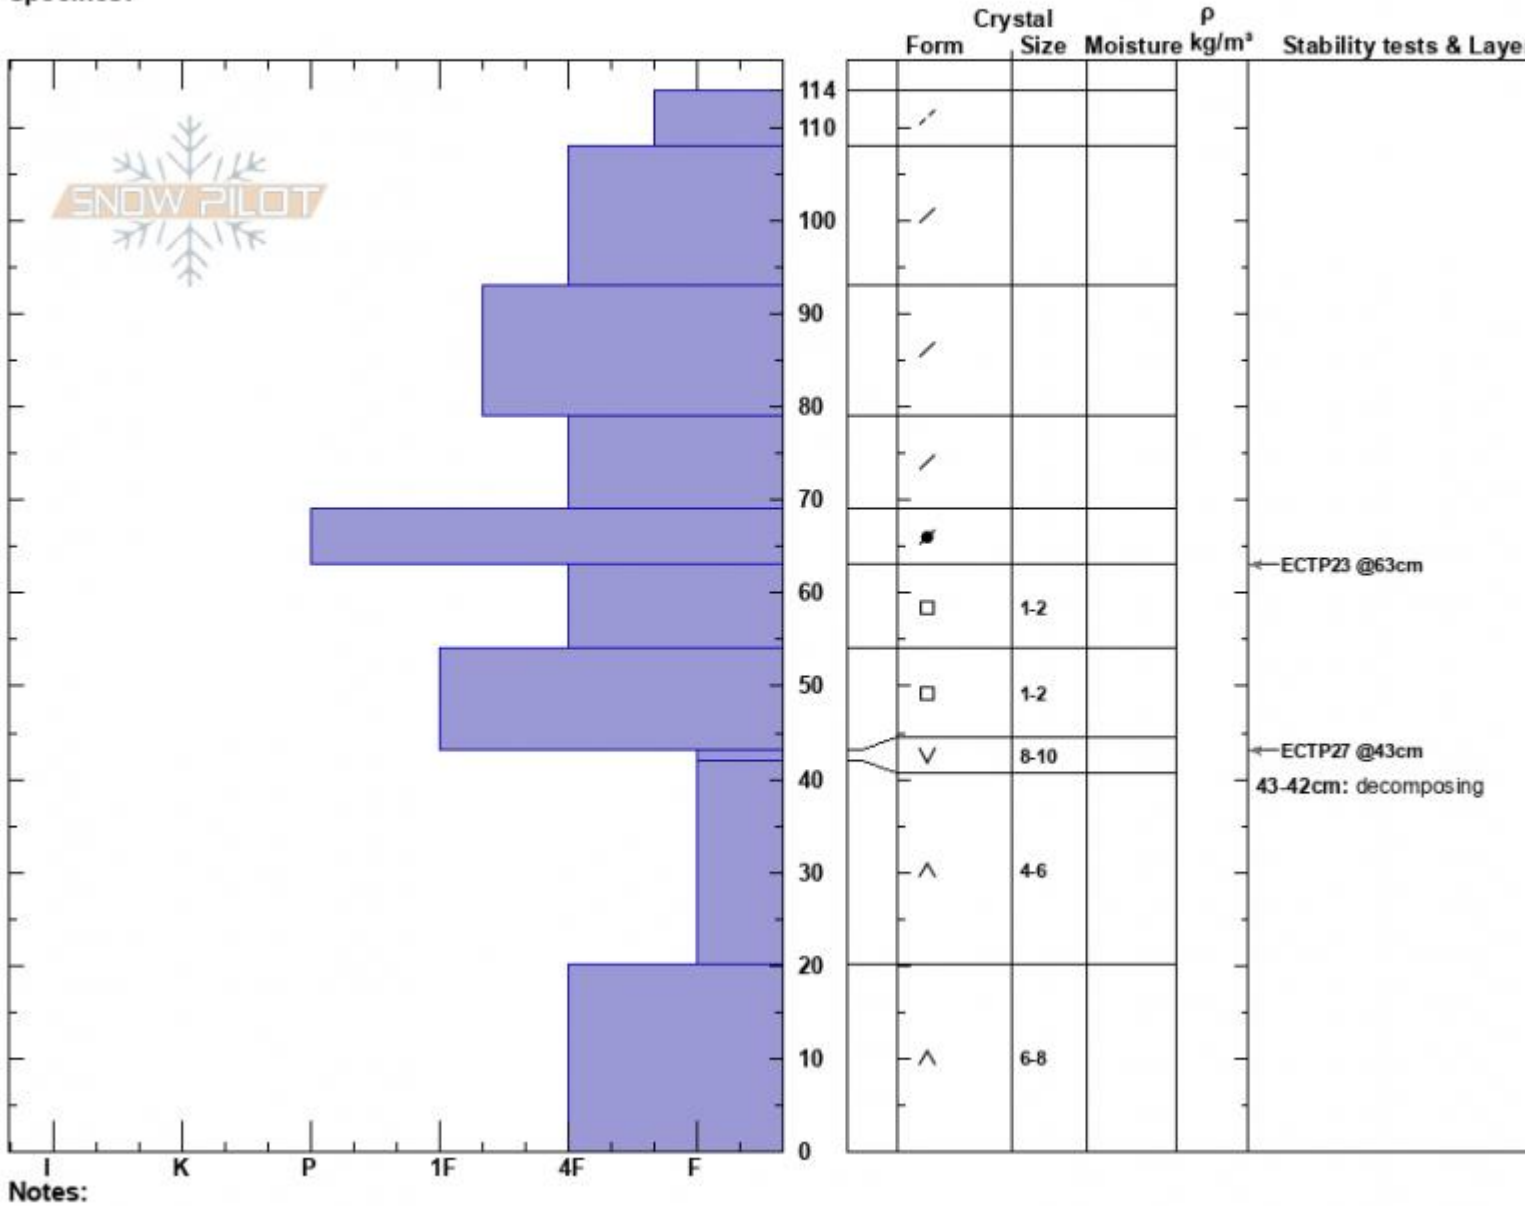

Sunlight Basin Profile
 Madison Range-S
 MT
 Elevation: 9480 ft
 Aspect: 90°
 Specifics:

Dave Zinn
 03/05/2024 - 12:00pm
 Co-ord: 44.97566N, -111.31321W
 Slope Angle: 24°
 Wind Loading: yes

Stability: Poor
 Air Temperature:
 Sky Cover: OVC
 Precipitation: S-1
 Wind: SW Moderate

HS:114
 PF:105
 Layer Notes:
 43-42cm: decomposing
 43-42cm: Problematic layer

Notes:
 Advisory Region
 Southern Madison
 Longitude
 -111.31W
 Latitude
 44.97N
 Southern Madison, 2024-03-06