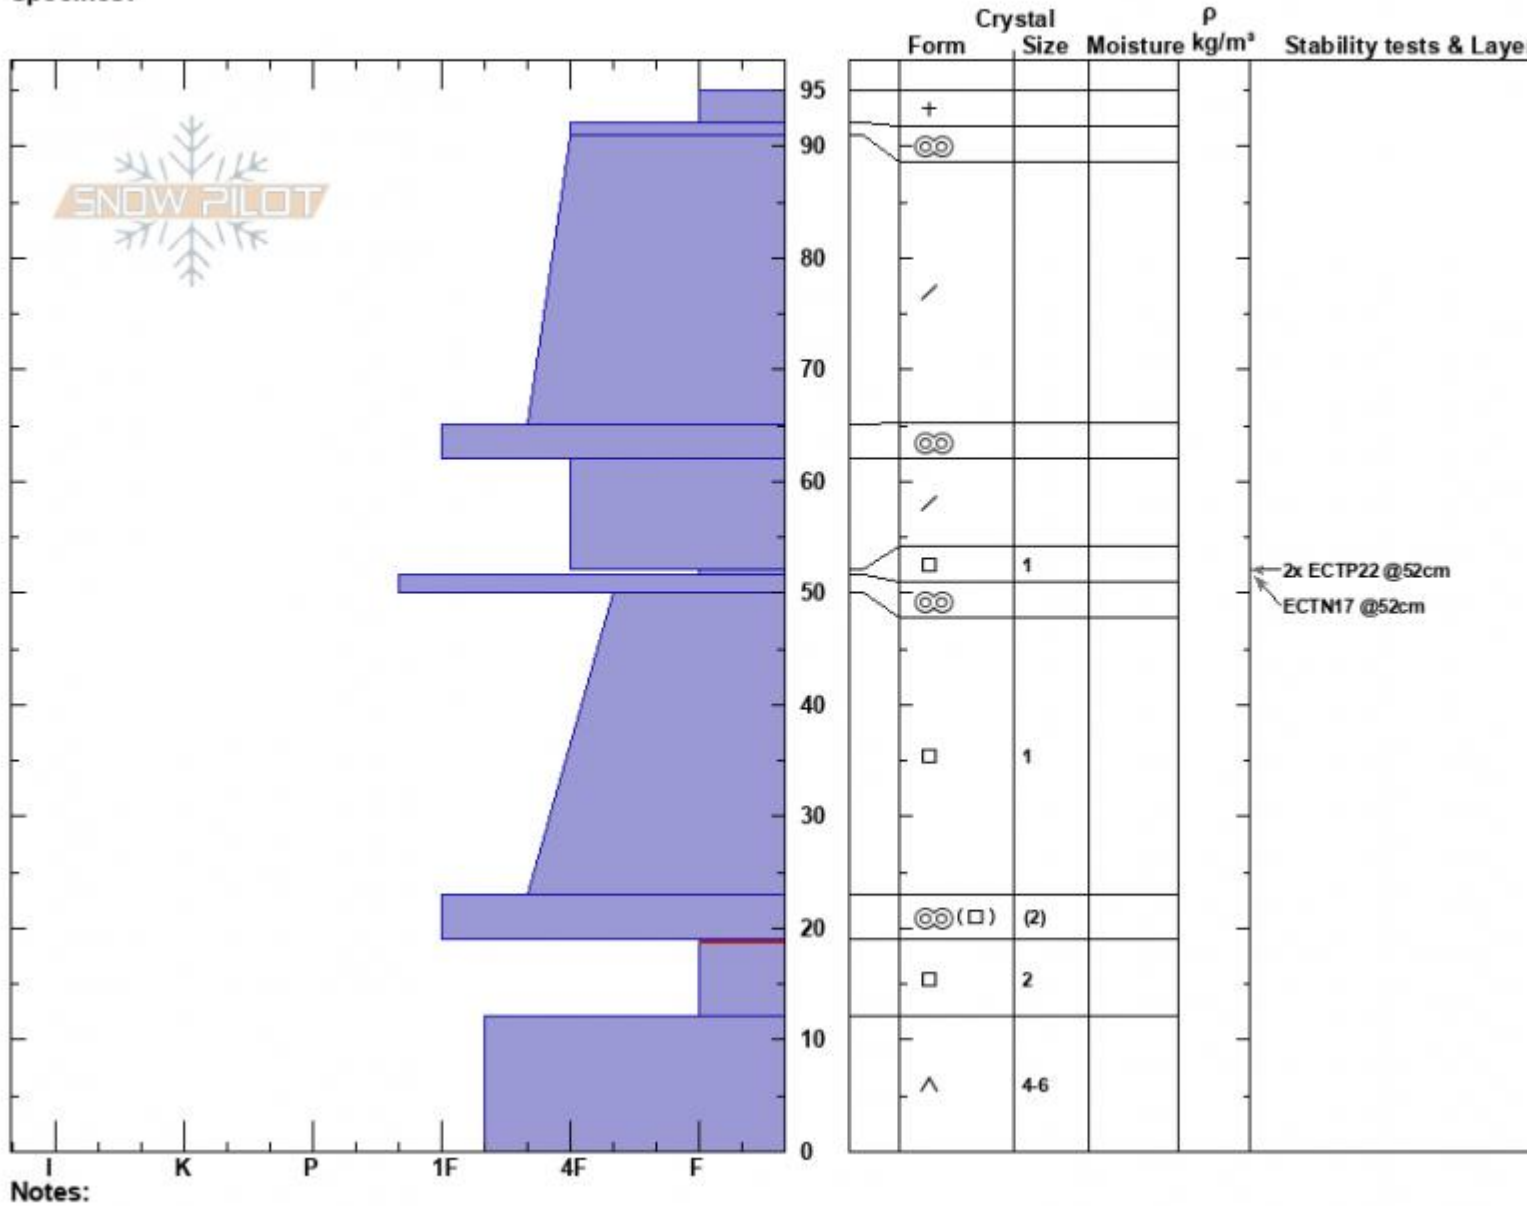

Bacon Rind South Face
 Madison Range-S
 MT
 Elevation: 7800 ft
 Aspect: 100°
 Specifics:

Dave Zinn
 03/04/2024 - 11:00am
 Co-ord: 44.96770N, -111.08770W
 Slope Angle: 35°
 Wind Loading: no

Stability: Poor
 Air Temperature:
 Sky Cover: SCT
 Precipitation: NO
 Wind: Light Breeze

HS:95
 PF:40
 PS:30
 Layer Notes:
 19-12cm:Problematic layer

Advisory Region
 Southern Madison
 Longitude
 -111.10W
 Latitude
 44.96N
 Southern Madison, 2024-03-06