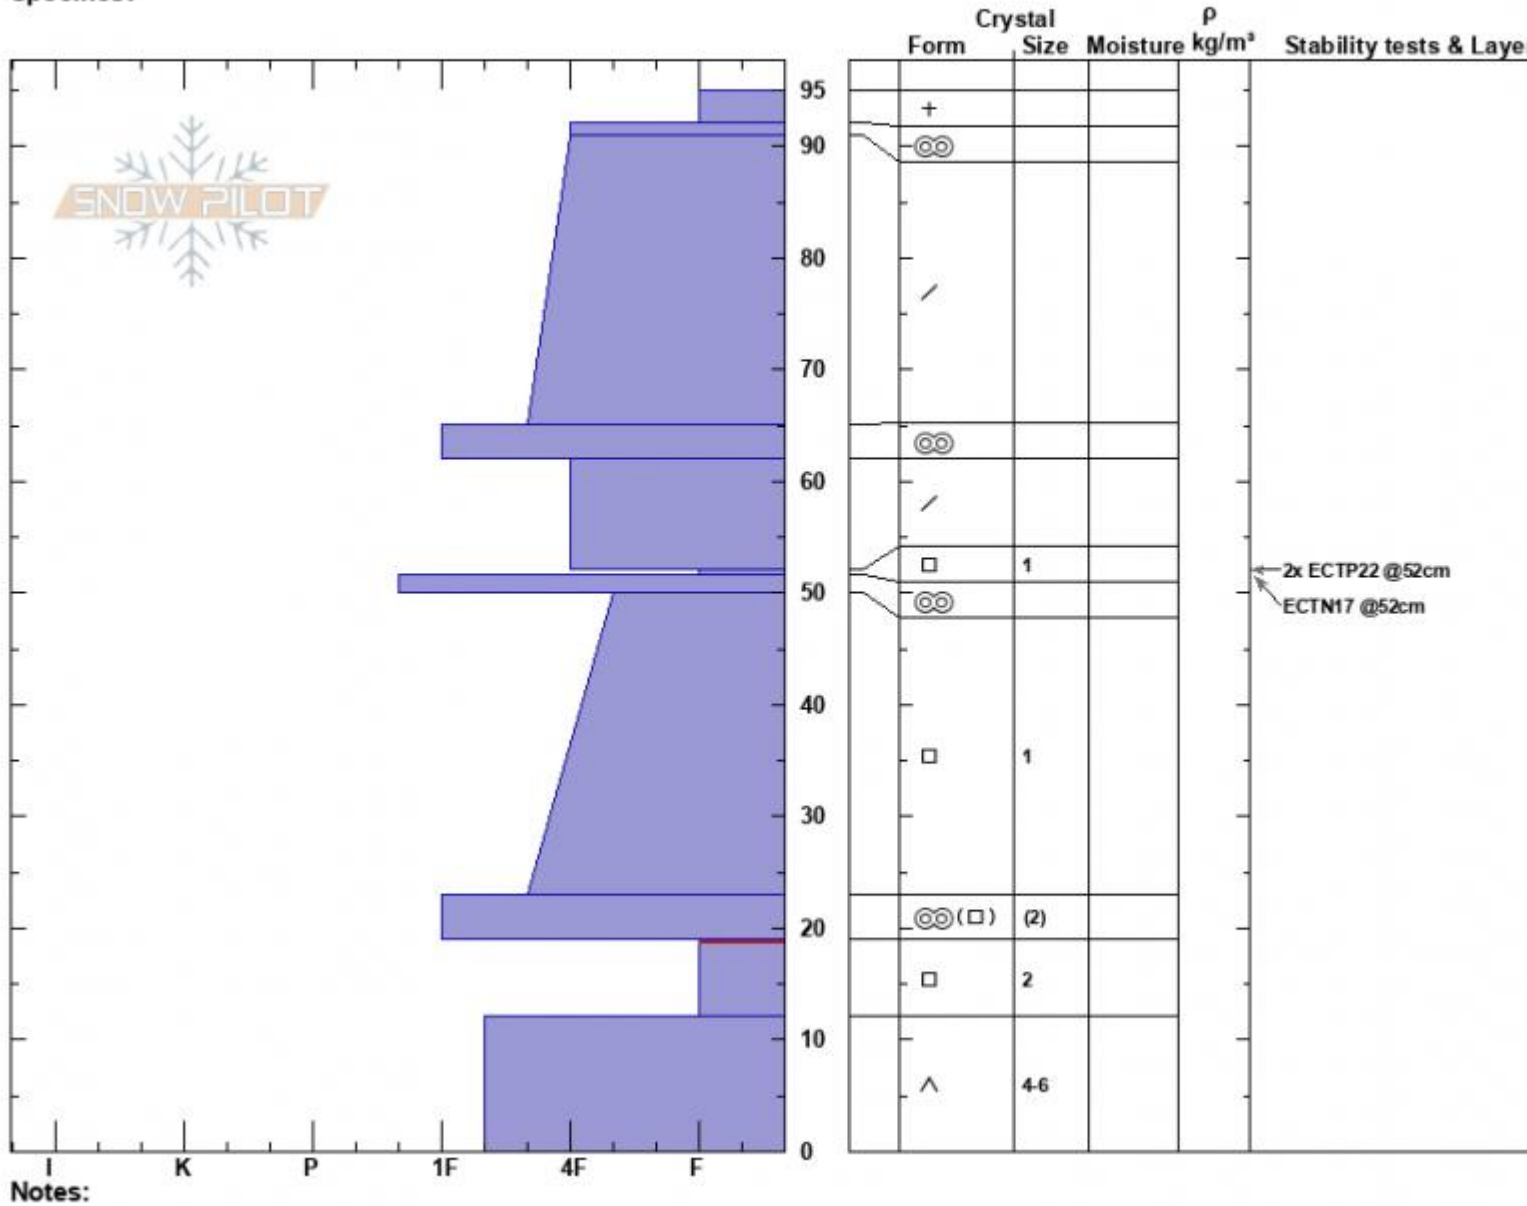

Bacon Rind South Face  
 Madison Range-S  
 MT  
 Elevation: 7800 ft  
 Aspect: 100°  
 Specifics:

Dave Zinn  
 03/04/2024 - 11:00am  
 Co-ord: 44.96770N, -111.08770W  
 Slope Angle: 35°  
 Wind Loading: no

Stability: Poor  
 Air Temperature:  
 Sky Cover: SCT  
 Precipitation: NO  
 Wind: Light Breeze

HS:95  
 PF:40  
 PS: 30  
 Layer Notes:  
 19-12cm:Problematic layer

Advisory Region  
 Southern Madison  
 Longitude  
 -111.10W  
 Latitude  
 44.96N  
 Southern Madison, 2024-03-06