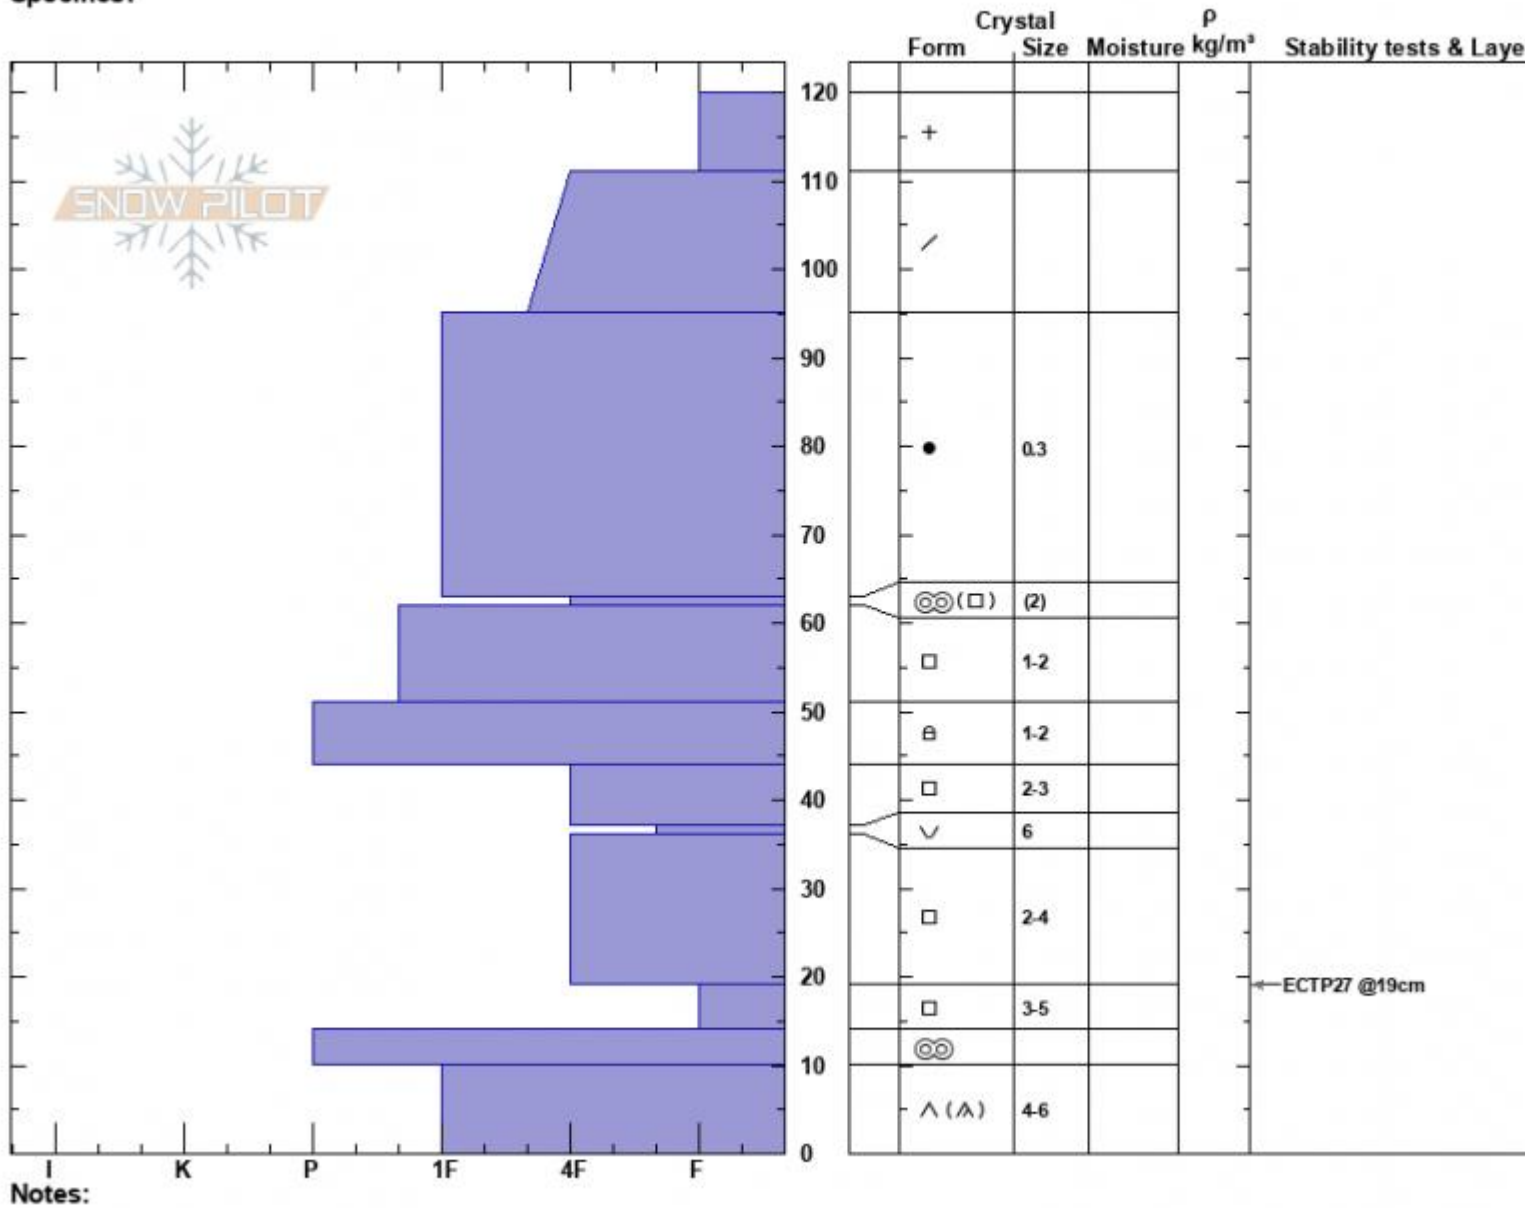

USGS Site
 Lionhead Range
 MT
 Elevation: 8130 ft
 Aspect: 33°
 Specifics:

Zach Peterson
 02/29/2024 - 11:30am
 Co-ord: 44.69459N, -111.29700W
 Slope Angle: 1°
 Wind Loading: no

Stability:
 Air Temperature:
 Sky Cover: OVC
 Precipitation: NO
 Wind: Light Breeze

HS:120 Layer Notes:
 PF:25 37-36cm:Problematic layer

Advisory Region
 Lionhead Range
 Longitude
 -111.32W

Latitude

44.71N

Lionhead Range, 2024-02-29