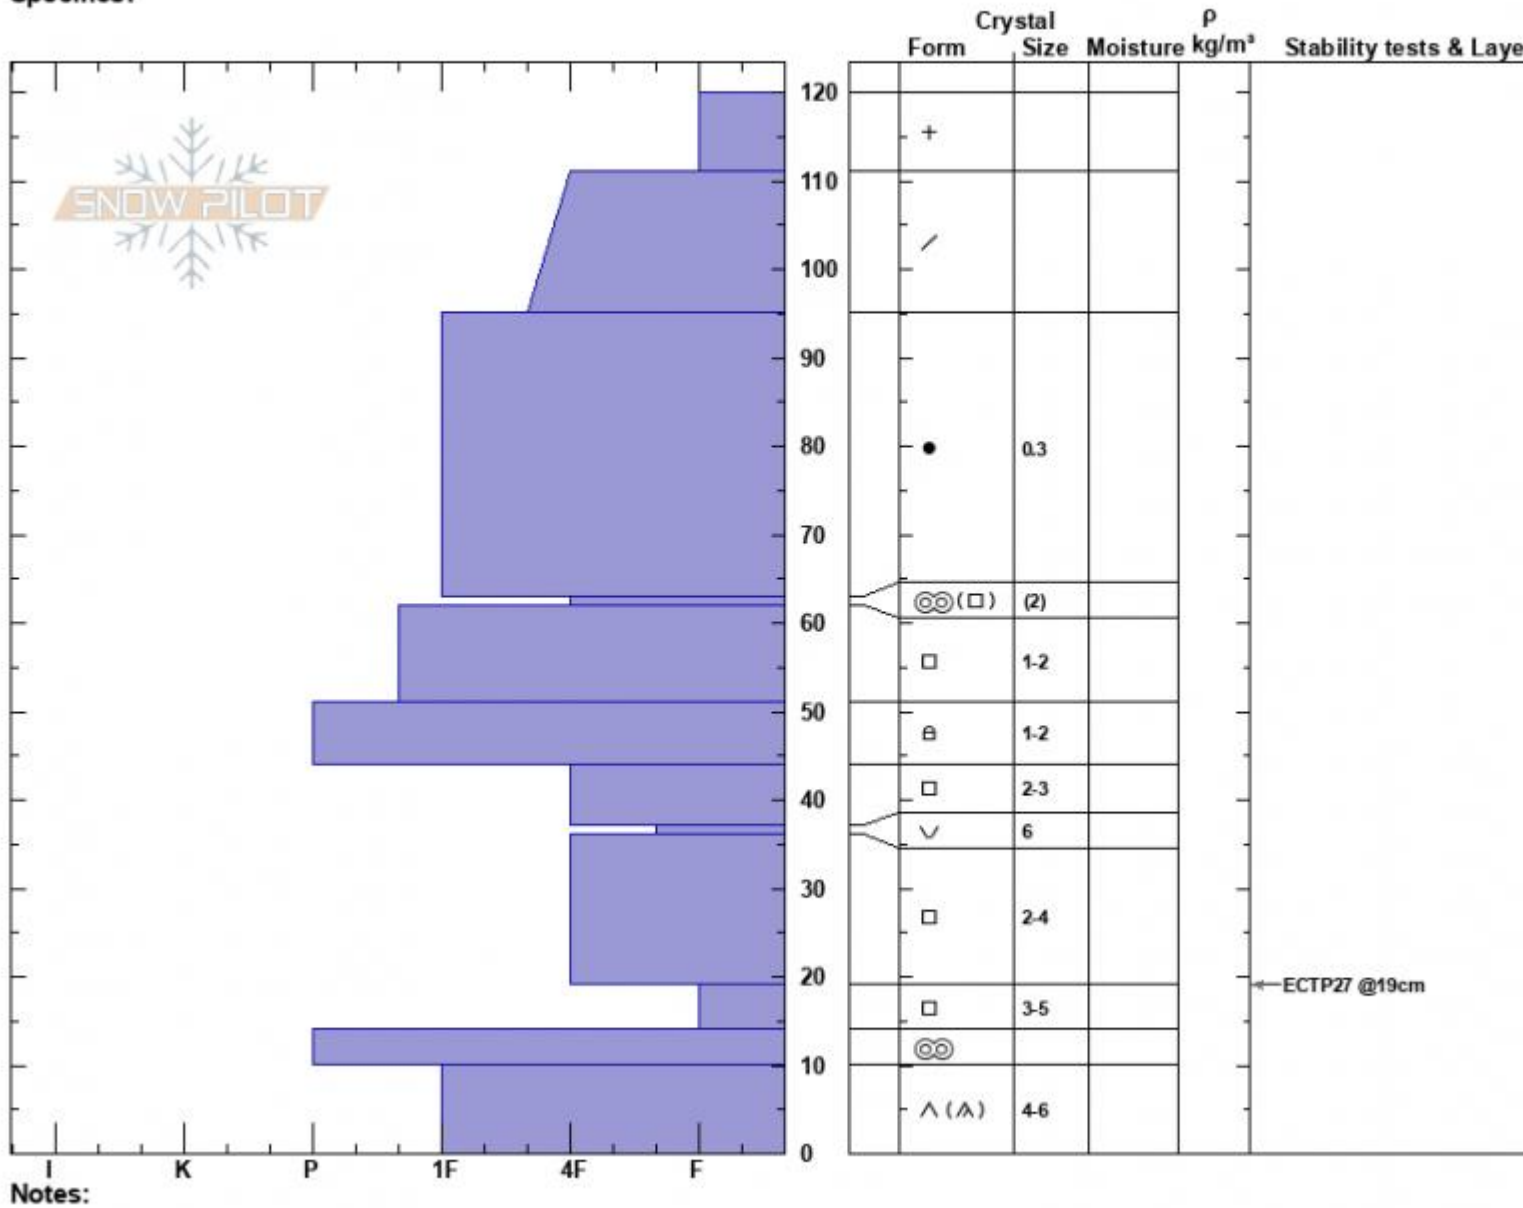

USGS Site  
 Lionhead Range  
 MT  
 Elevation: 8130 ft  
 Aspect: 33°  
 Specifics:

Zach Peterson  
 02/29/2024 - 11:30am  
 Co-ord: 44.69459N, -111.29700W  
 Slope Angle: 1°  
 Wind Loading: no

Stability:  
 Air Temperature:  
 Sky Cover: OVC  
 Precipitation: NO  
 Wind: Light Breeze

HS:120 Layer Notes:  
 PF:25 37-36cm:Problematic layer

Advisory Region  
 Lionhead Range  
 Longitude  
 -111.32W

Latitude

44.71N

Lionhead Range, 2024-02-29