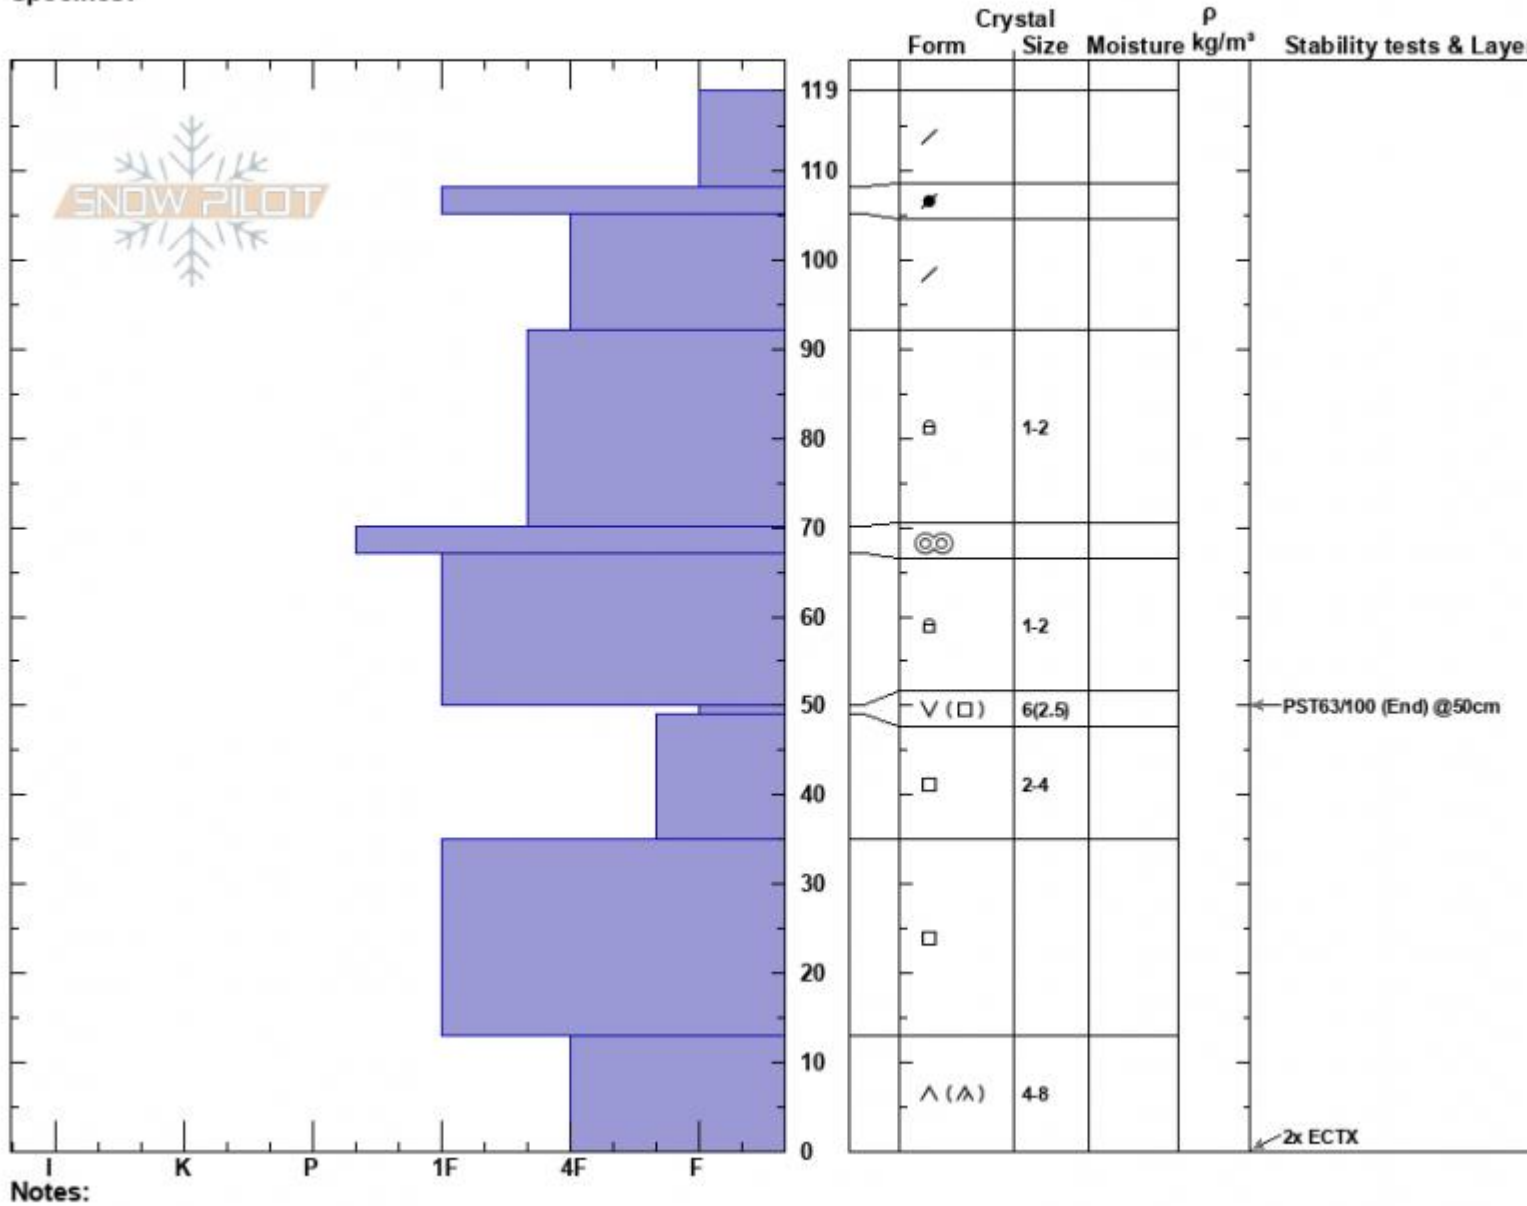

Motor Hill  
 Lionhead Range  
 MT  
 Elevation: 8580 ft  
 Aspect: 164°  
 Specifics:

Zach Peterson  
 02/29/2024 - 1:00pm  
 Co-ord: 44.73762N, -111.31296W  
 Slope Angle: 20°  
 Wind Loading: yes

Stability:  
 Air Temperature:  
 Sky Cover: BKN  
 Precipitation:  
 Wind: SW Moderate

HS:119 Layer Notes:  
 50-49cm: Problematic layer

Advisory Region  
 Lionhead Range  
 Longitude  
 -111.32W

Latitude

44.71N

Lionhead Range, 2024-02-29