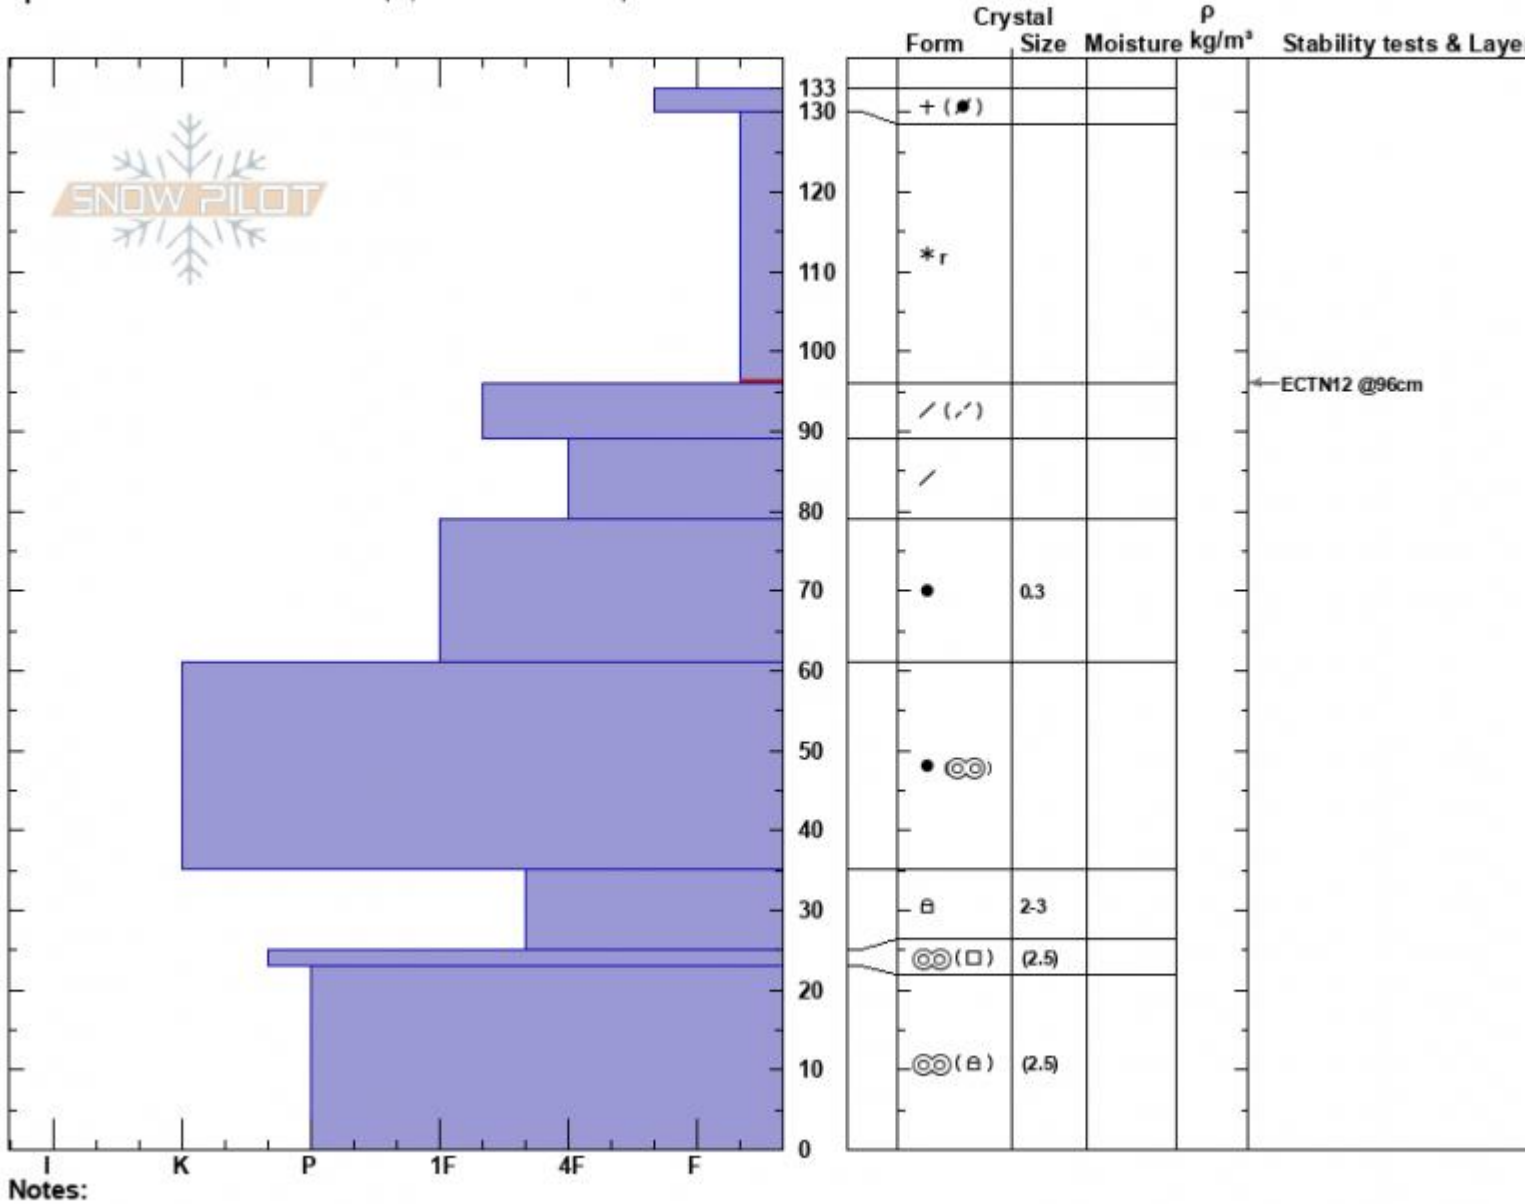

Battle Ridge Meadow
 Bridger Range
 MT
 Elevation: 7350 ft
 Aspect: 103°
 Specifics: Snowmobile tracks on slope; We snowmobiled slope

Zach Peterson
 03/03/2024 - 11:30am
 Co-ord: 45.88402N, -110.94237W
 Slope Angle: 18°
 Wind Loading: no

Stability: Fair
 Air Temperature:
 Sky Cover: FEW
 Precipitation: NO
 Wind: Calm

HS:133 **Layer Notes:**
 130-96cm: Problematic layer

Advisory Region
 Bridger Range
 Longitude
 -110.95W
 Latitude
 45.88N
 Bridger Range, 2024-03-03