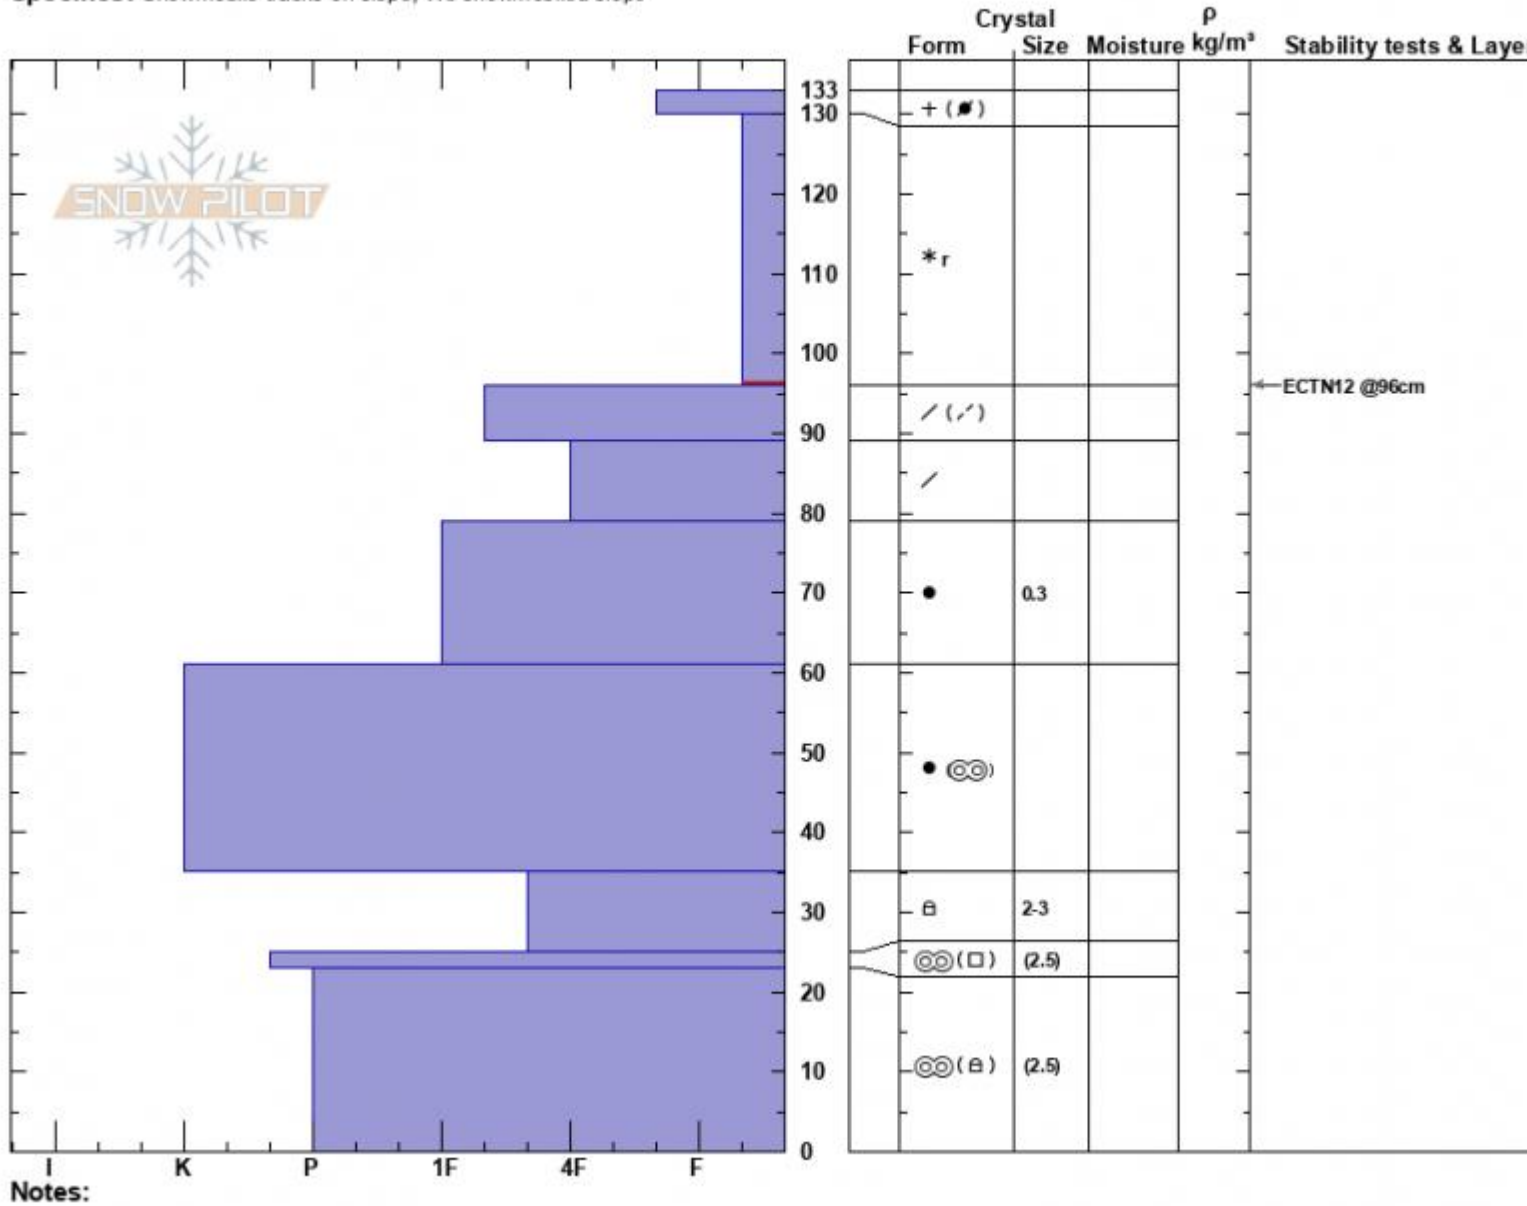

Battle Ridge Meadow
 Bridger Range
 MT
 Elevation: 7350 ft
 Aspect: 103°
 Specifics: Snowmobile tracks on slope; We snowmobiled slope

Zach Peterson
 03/03/2024 - 11:30am
 Co-ord: 45.88402N, -110.94237W
 Slope Angle: 18°
 Wind Loading: no

Stability: Fair
 Air Temperature:
 Sky Cover: FEW
 Precipitation: NO
 Wind: Calm

HS:133 Layer Notes:
 130-96cm: Problematic layer

Notes:
 Advisory Region
 Bridger Range
 Longitude
 -110.95W
 Latitude
 45.88N
 Bridger Range, 2024-03-03