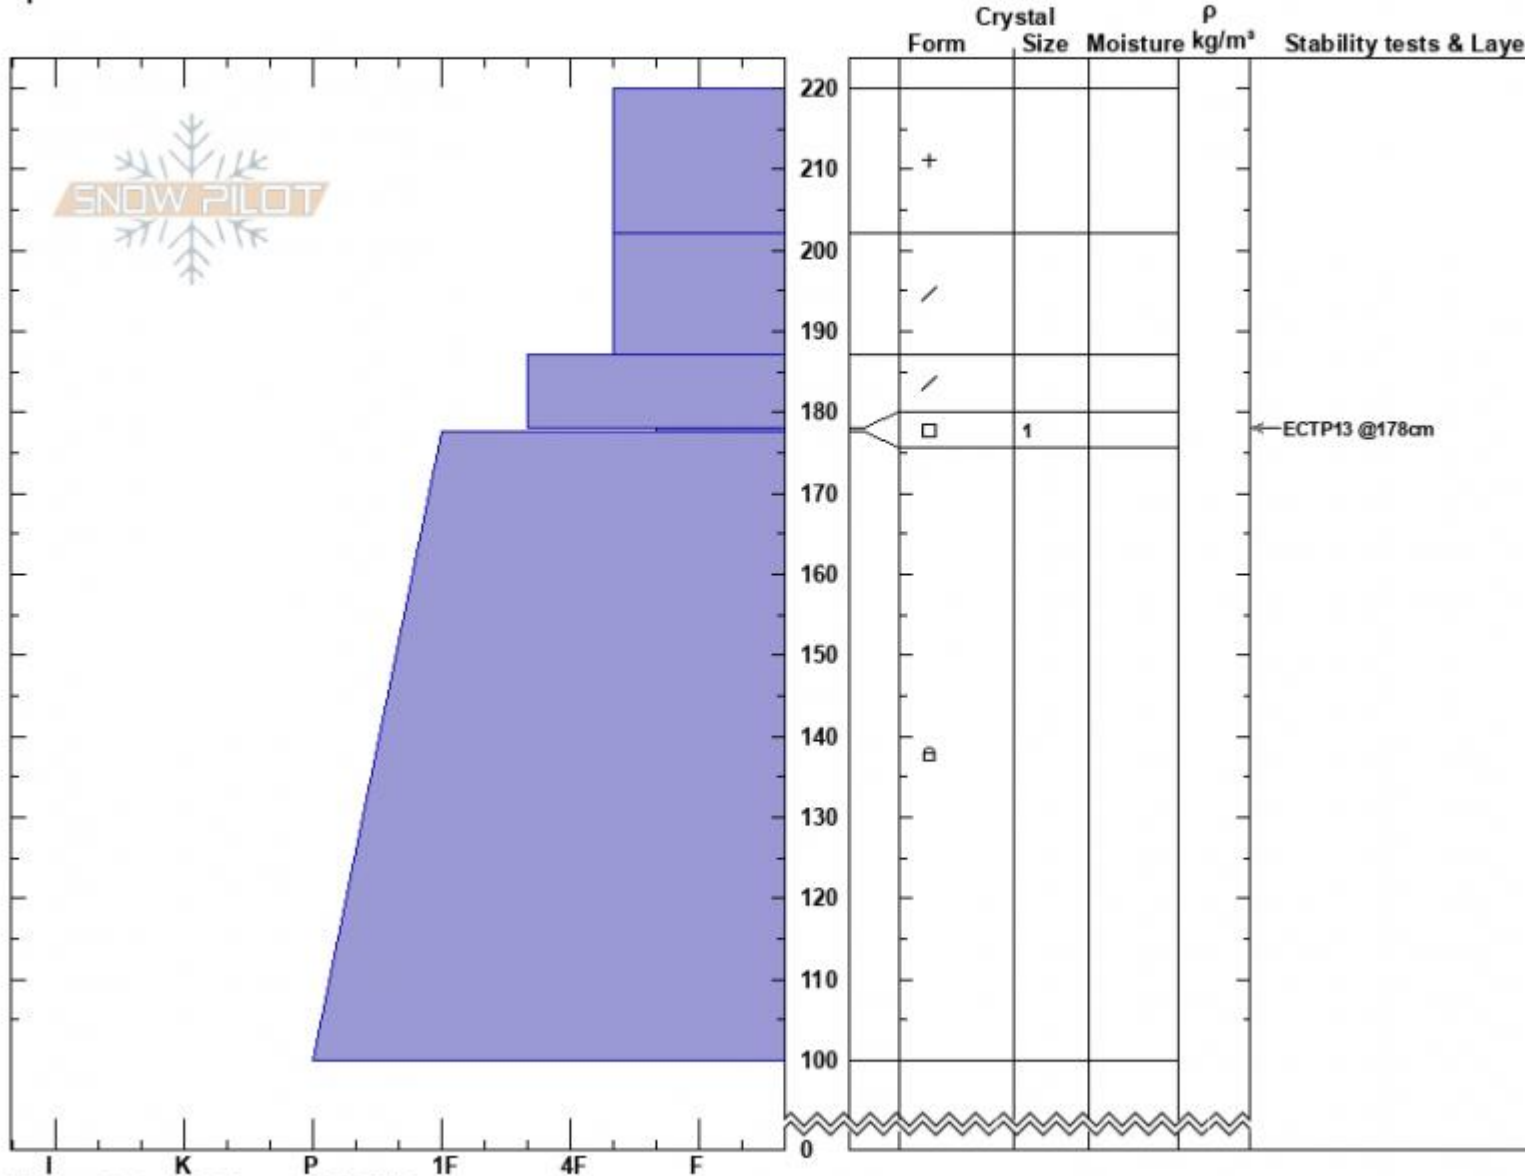

Yale Crk  
 Centennial Range  
 MT  
 Elevation: 9111 ft  
 Aspect: 75°  
 Specifics:

Alex Marienthal  
 03/01/2024 - 1:25pm  
 Co-ord: 44.55458N, -111.46592W  
 Slope Angle: 26°  
 Wind Loading: previous

Stability: Fair  
 Air Temperature: -6°C  
 Sky Cover: OVC  
 Precipitation: S2  
 Wind: W Calm

HS:220 Layer Notes:  
 178-177.5cm: Problematic layer

Notes: The top 5.5" of snow = 0.9" SWE  
 Top 8" = 1.2" SWE  
 Top 14" = 2.0" SWE (measured with Snowmetrics SWE tube)

Advisory Region  
 Island Park  
 Longitude  
 -111.44W  
 Latitude  
 44.56N  
 Island Park, 2024-03-01