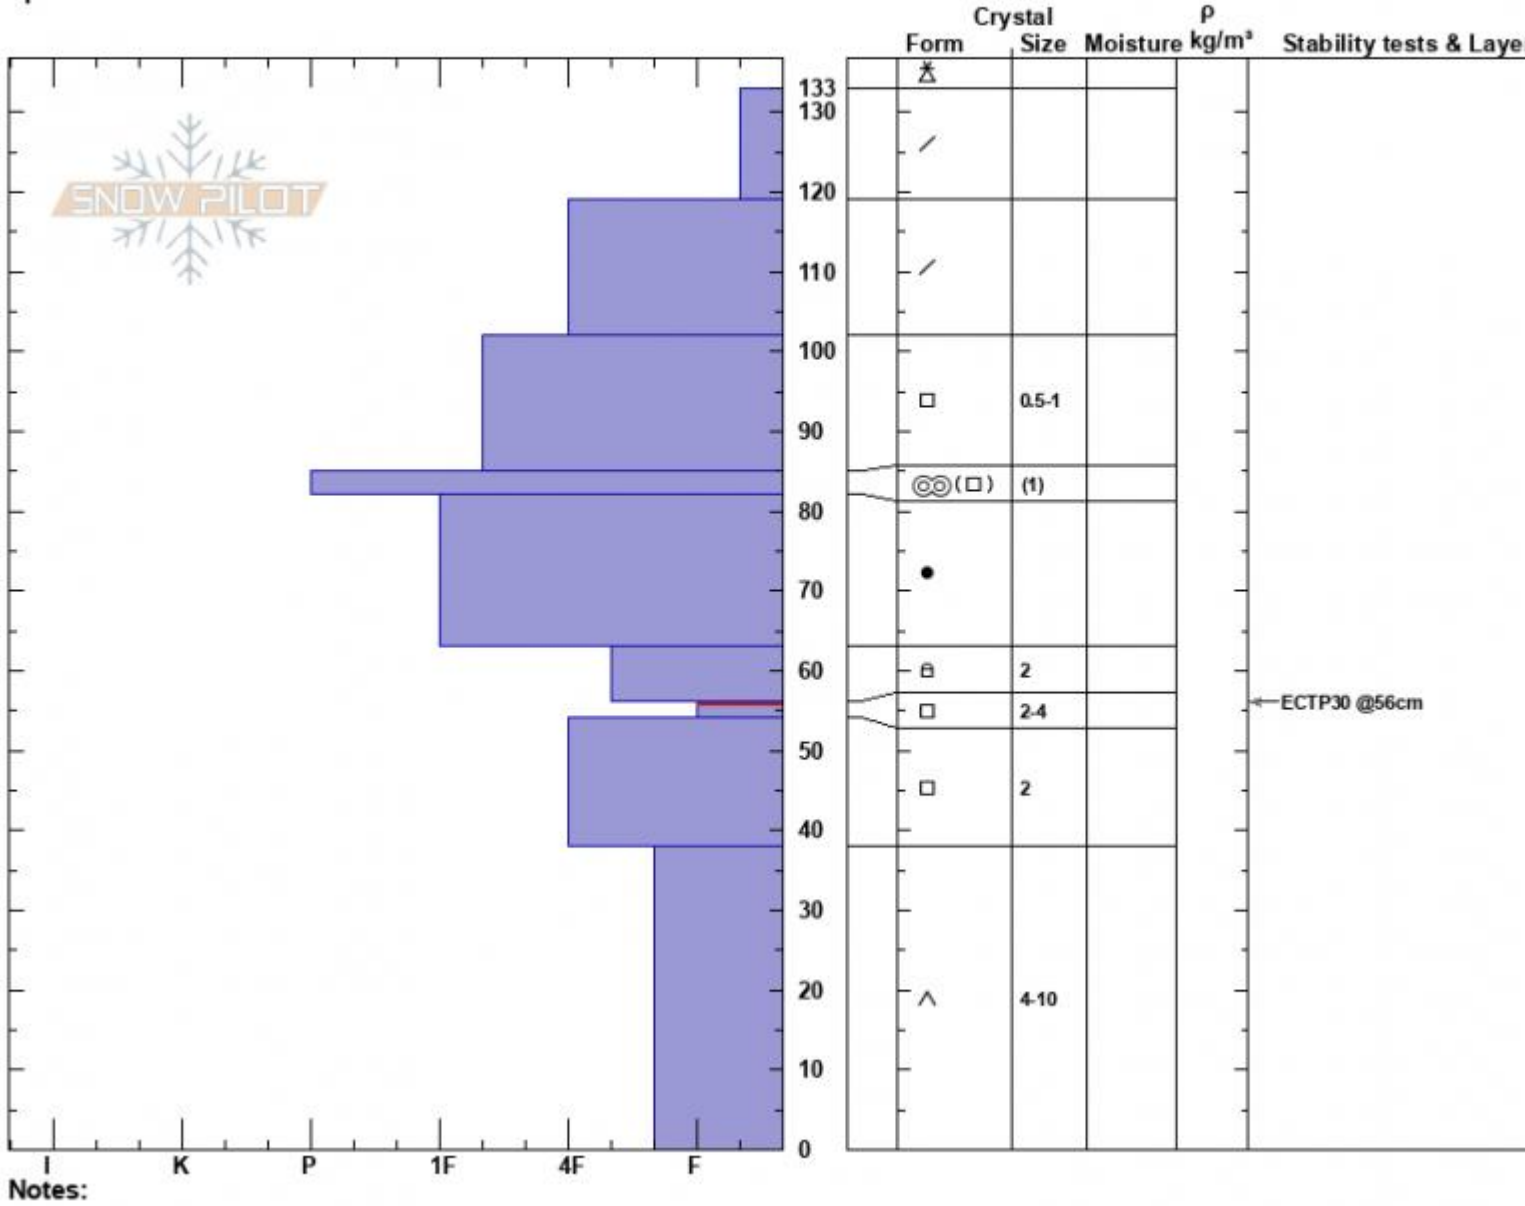

Below Divide Peak
 Gallatin Range-N
 MT
 Elevation: 9280 ft
 Aspect: 119°
 Specifics:

Zach Peterson
 02/22/2024 - 1:30pm
 Co-ord: 45.40102N, -110.96883W
 Slope Angle: 22°
 Wind Loading: no

Stability: Fair
 Air Temperature:
 Sky Cover: BKN
 Precipitation: S-1
 Wind: Light Breeze

HS:133 Layer Notes:
 PF:25 56-54cm:Problematic layer

Notes:
 Advisory Region
 Northern Gallatin
 Longitude
 -110.98W
 Latitude
 45.40N
 Northern Gallatin, 2024-02-22