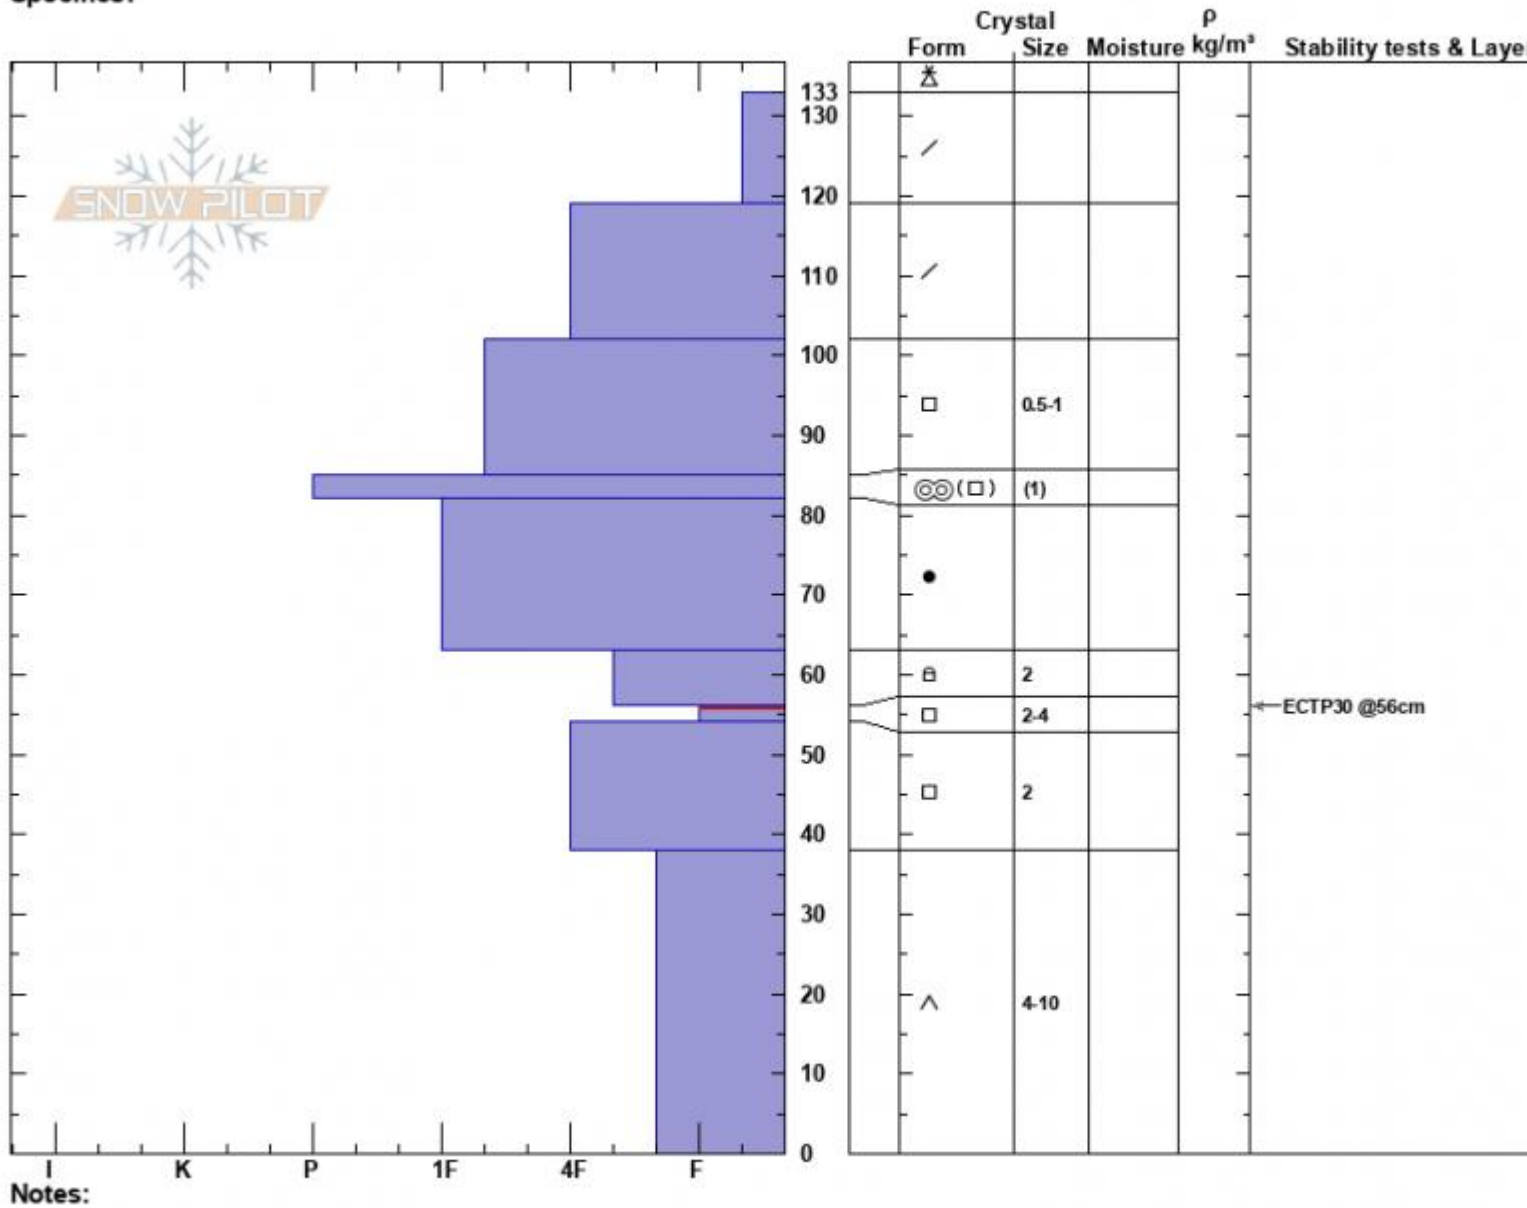

Below Divide Peak  
 Gallatin Range-N  
 MT  
 Elevation: 9280 ft  
 Aspect: 119°  
 Specifics:

Zach Peterson  
 02/22/2024 - 1:30pm  
 Co-ord: 45.40102N, -110.96883W  
 Slope Angle: 22°  
 Wind Loading: no

Stability: Fair  
 Air Temperature:  
 Sky Cover: BKN  
 Precipitation: S-1  
 Wind: Light Breeze

HS:133 Layer Notes:  
 PF:25 56-54cm:Problematic layer

Advisory Region  
 Northern Gallatin  
 Longitude  
 -110.98W  
 Latitude  
 45.40N  
 Northern Gallatin, 2024-02-22