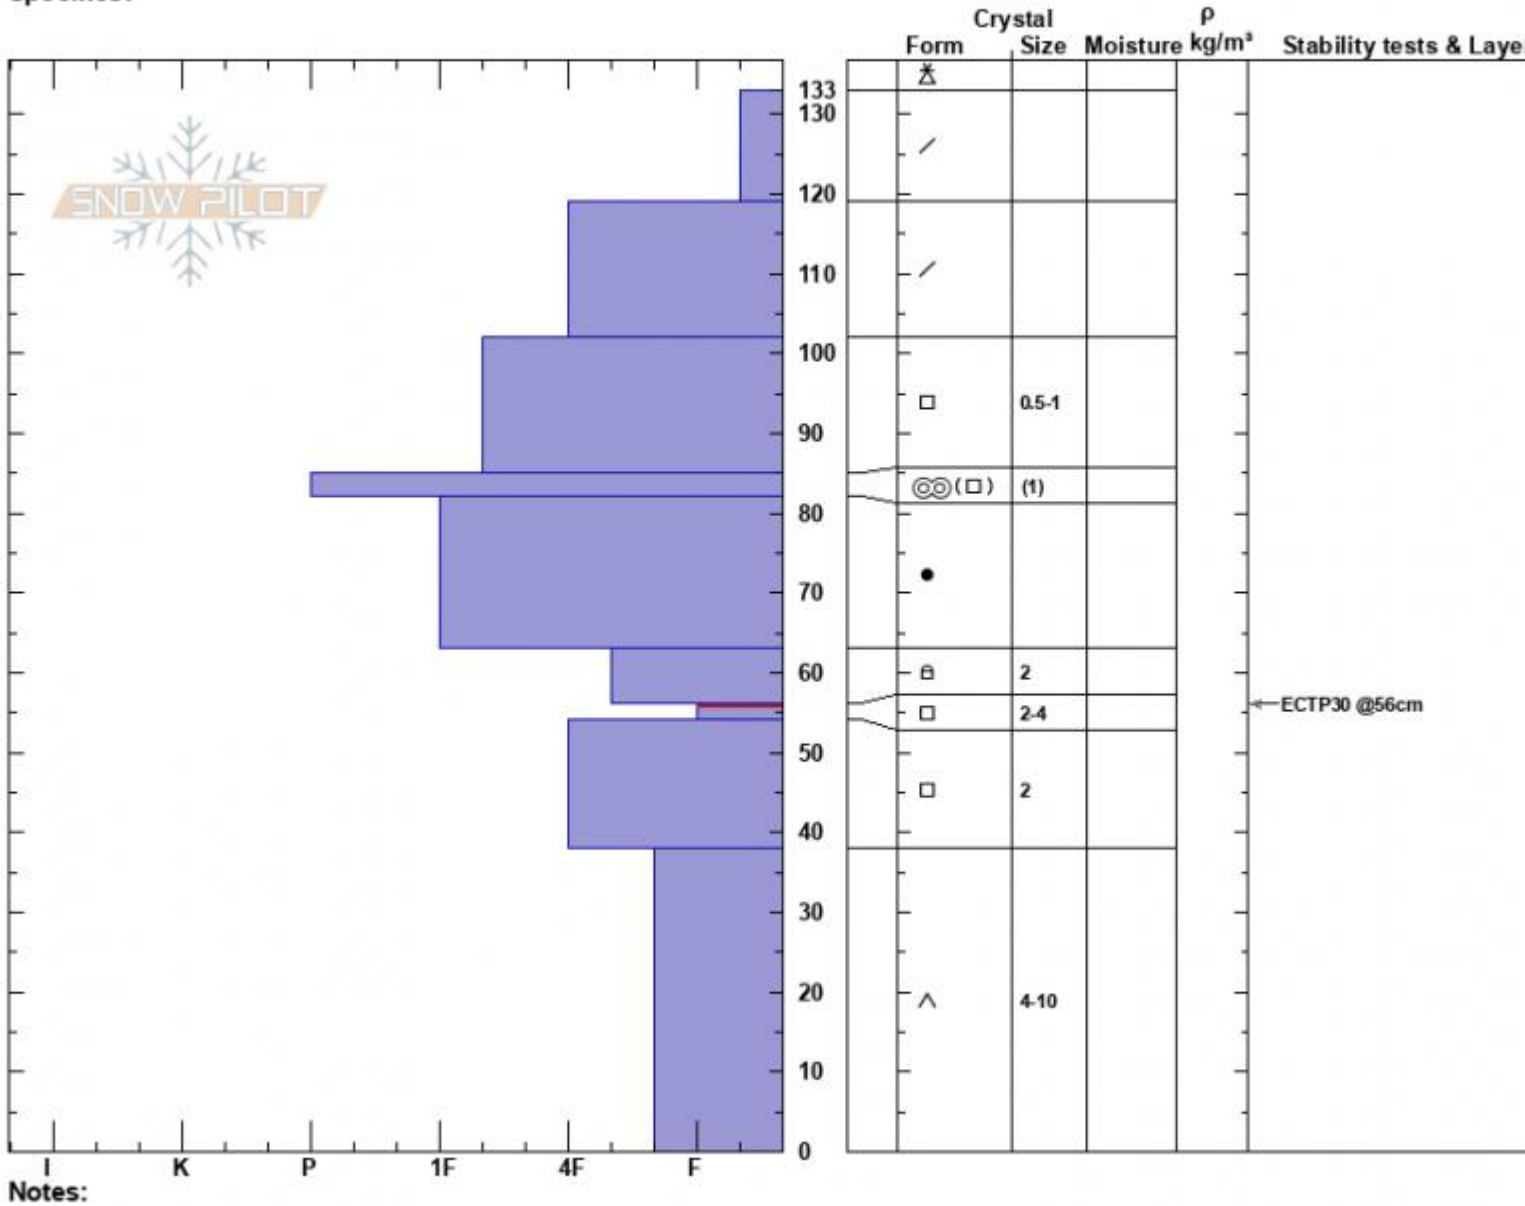

Below Divide Peak
 Gallatin Range-N
 MT
 Elevation: 9280 ft
 Aspect: 119°
 Specifics:

Zach Peterson
 02/22/2024 - 1:30pm
 Co-ord: 45.40102N, -110.96883W
 Slope Angle: 22°
 Wind Loading: no

Stability: Fair
 Air Temperature:
 Sky Cover: BKN
 Precipitation: S-1
 Wind: Light Breeze

HS:133 Layer Notes:
 PF:25 56-54cm:Problematic layer

Notes:
 Advisory Region
 Northern Gallatin
 Longitude
 -110.98W
 Latitude
 45.40N
 Northern Gallatin, 2024-02-22