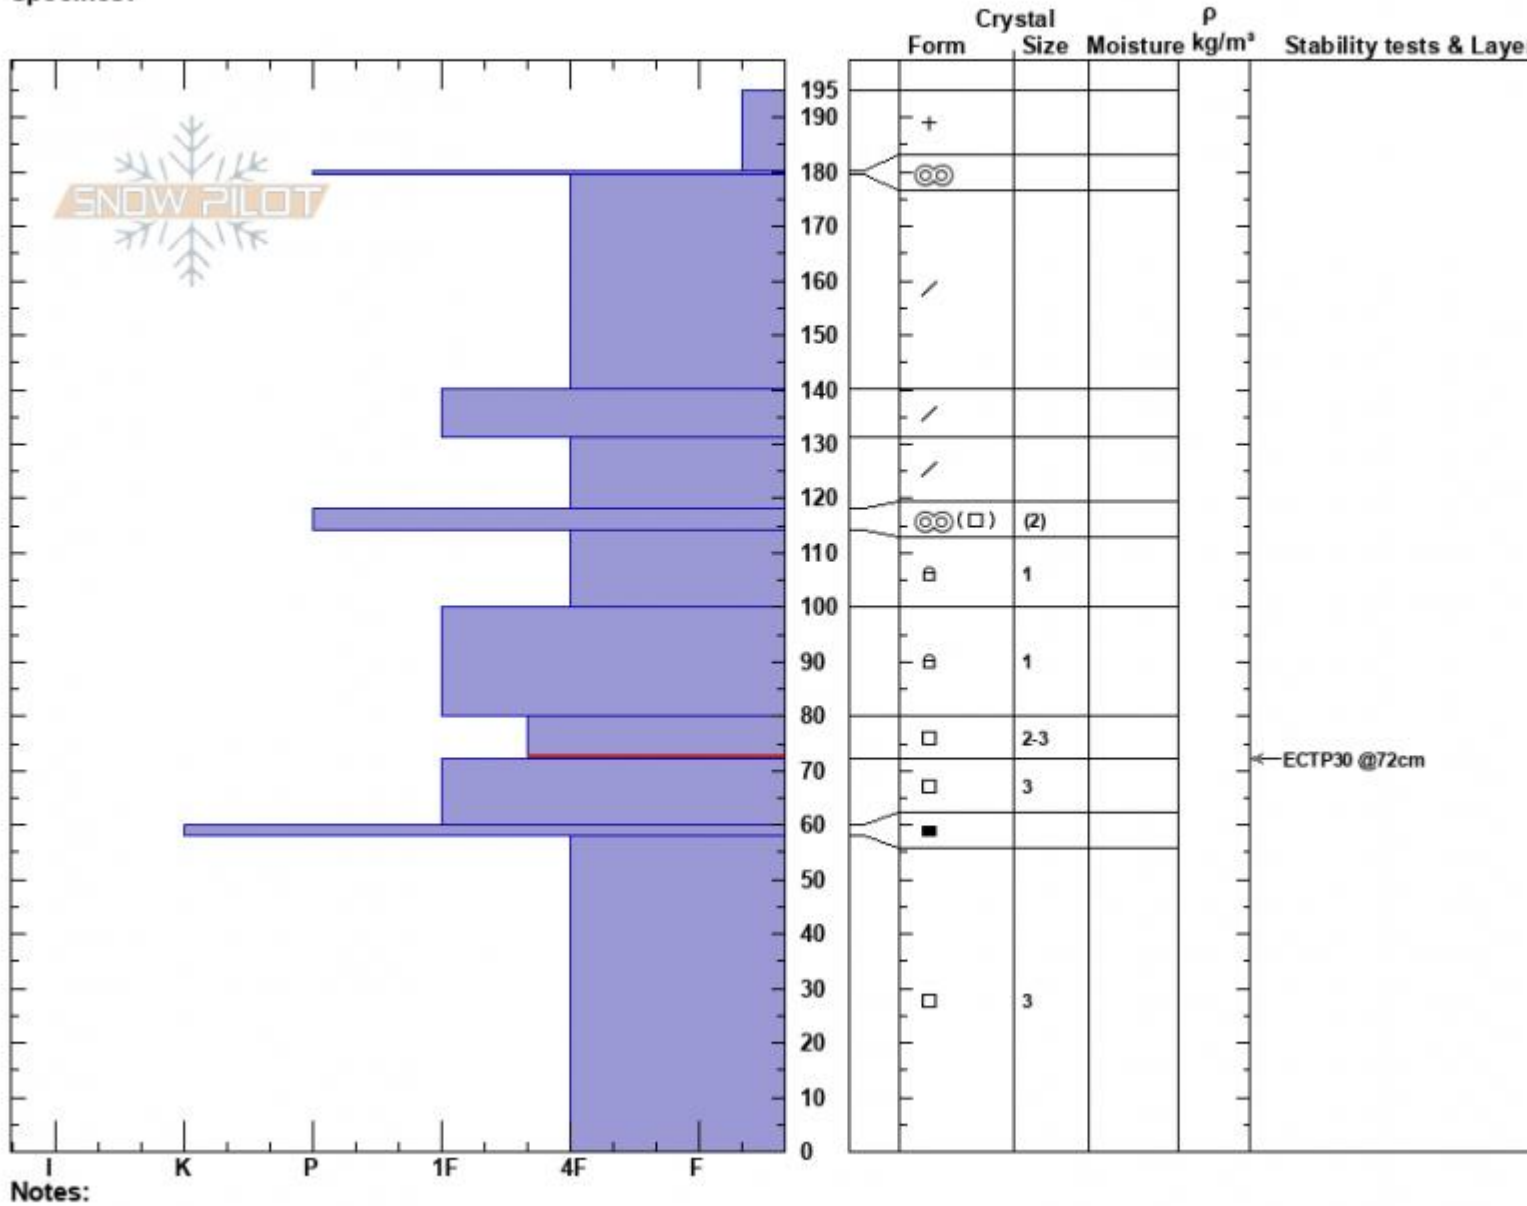

Top of Yale Creek S  
 Centennial Range  
 MT  
 Elevation: 8990 ft  
 Aspect: 190°  
 Specifics:

Zach Peterson  
 02/08/2024 - 12:30pm  
 Co-ord: 44.55265N, -111.46456W  
 Slope Angle: 10°  
 Wind Loading: no

Stability: Poor  
 Air Temperature:  
 Sky Cover: OVC  
 Precipitation: S2  
 Wind: Calm

HS:195 Layer Notes:  
 PF:85 80-72cm:Problematic layer

Advisory Region  
 Island Park  
 Longitude  
 -111.46W  
 Latitude  
 44.55N  
 Island Park, 2024-02-08