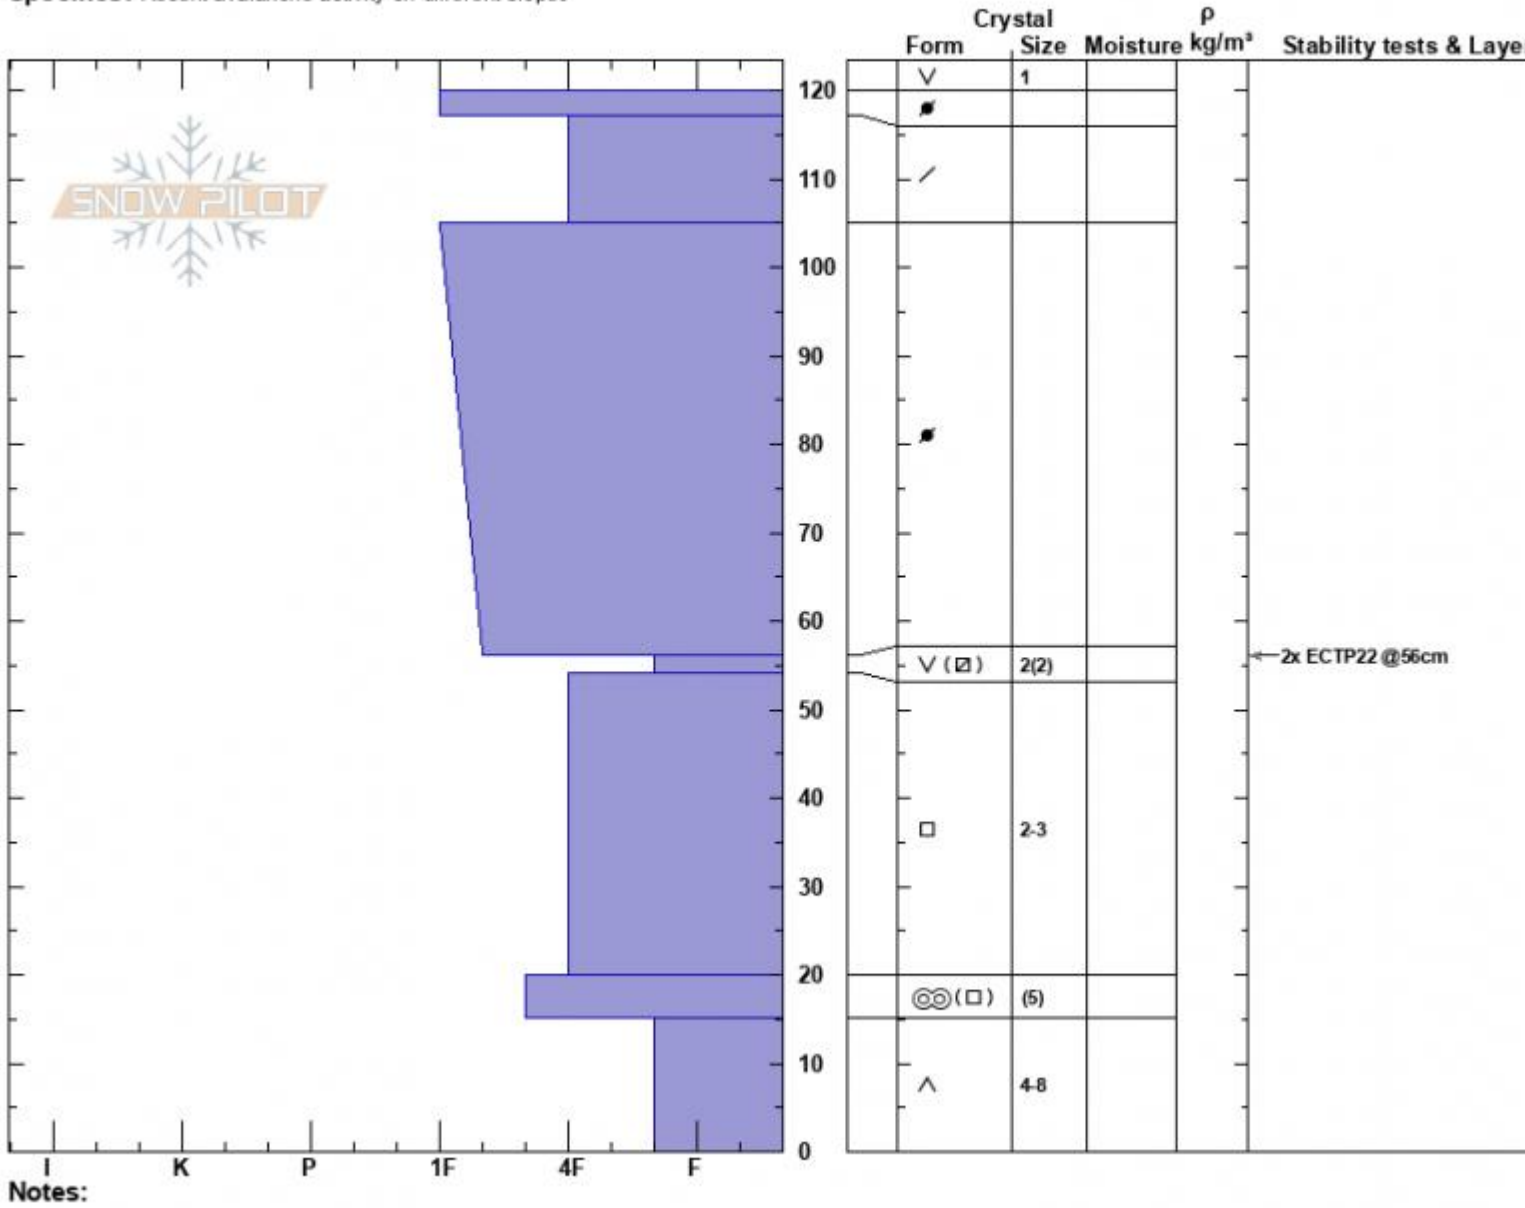

Frazier Basin  
 Bridger Range  
 MT  
 Elevation: 8800 ft  
 Aspect: 40°  
 Specifics: Recent avalanche activity on different slopes

Ian Hoyer  
 01/30/2024 - 12:00pm  
 Co-ord: 45.92039N, -110.97757W  
 Slope Angle: 33°  
 Wind Loading: previous

Stability: Fair  
 Air Temperature:  
 Sky Cover: CLR  
 Precipitation: NO  
 Wind: N Light Breeze

HS:120  
 PF:20  
 PS:5  
 Layer Notes: 56-54cm:Problematic layer

Advisory Region  
 Bridger Range  
 Longitude  
 -110.96W  
 Latitude  
 45.90N  
 Bridger Range, 2024-01-30