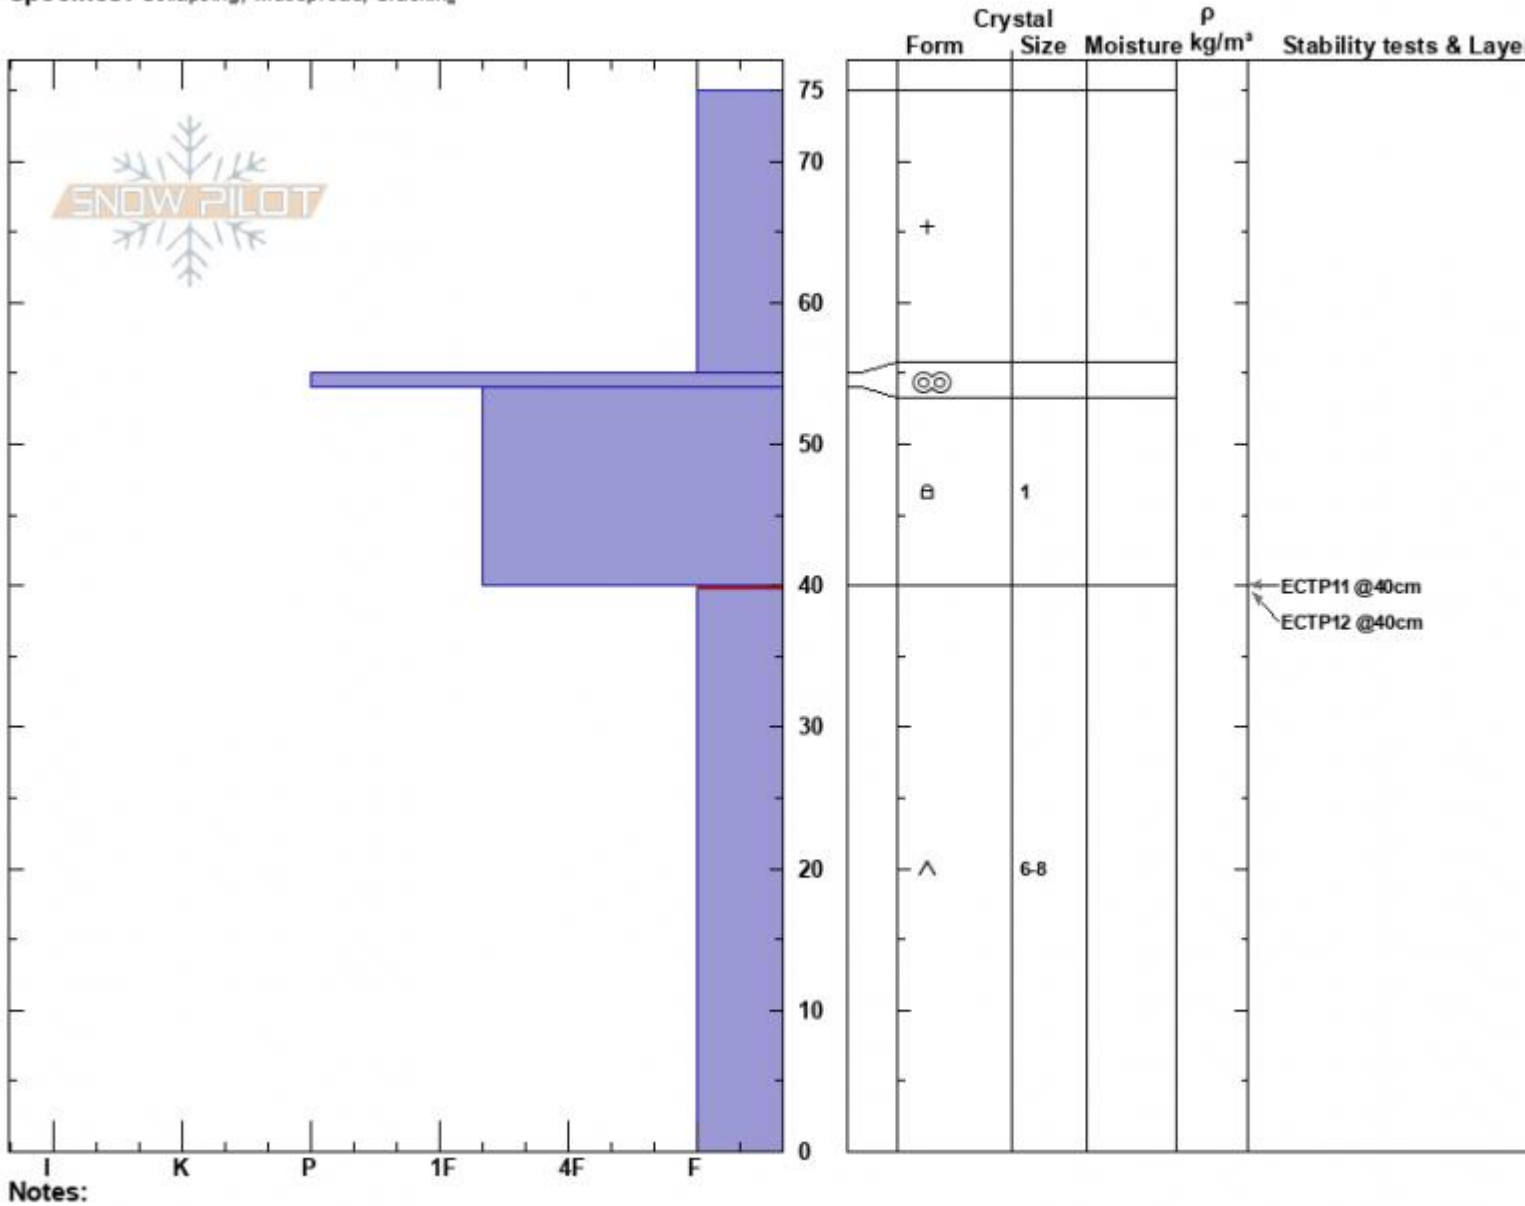

Skillet  
 Madison Range-S  
 MT  
 Elevation: 8900 ft  
 Aspect: 120°  
 Specifics: Collapsing, widespread, Cracking

Dave Zinn  
 02/05/2024 - 12:00pm  
 Co-ord: 44.97246N, -111.09705W  
 Slope Angle: 30°  
 Wind Loading: no

Stability: Very Poor  
 Air Temperature:  
 Sky Cover: OVC  
 Precipitation: NO  
 Wind: S Moderate

HS:75  
 PF:70  
 Layer Notes:  
 40-0cm: Problematic layer

Advisory Region  
 Southern Madison  
 Longitude  
 -111.10W  
 Latitude  
 44.96N

**Avalanche Details:** [Widespread Collapsing and Shooting Cracks at Bacon Rind](#)  
 Southern Madison, 2024-02-05