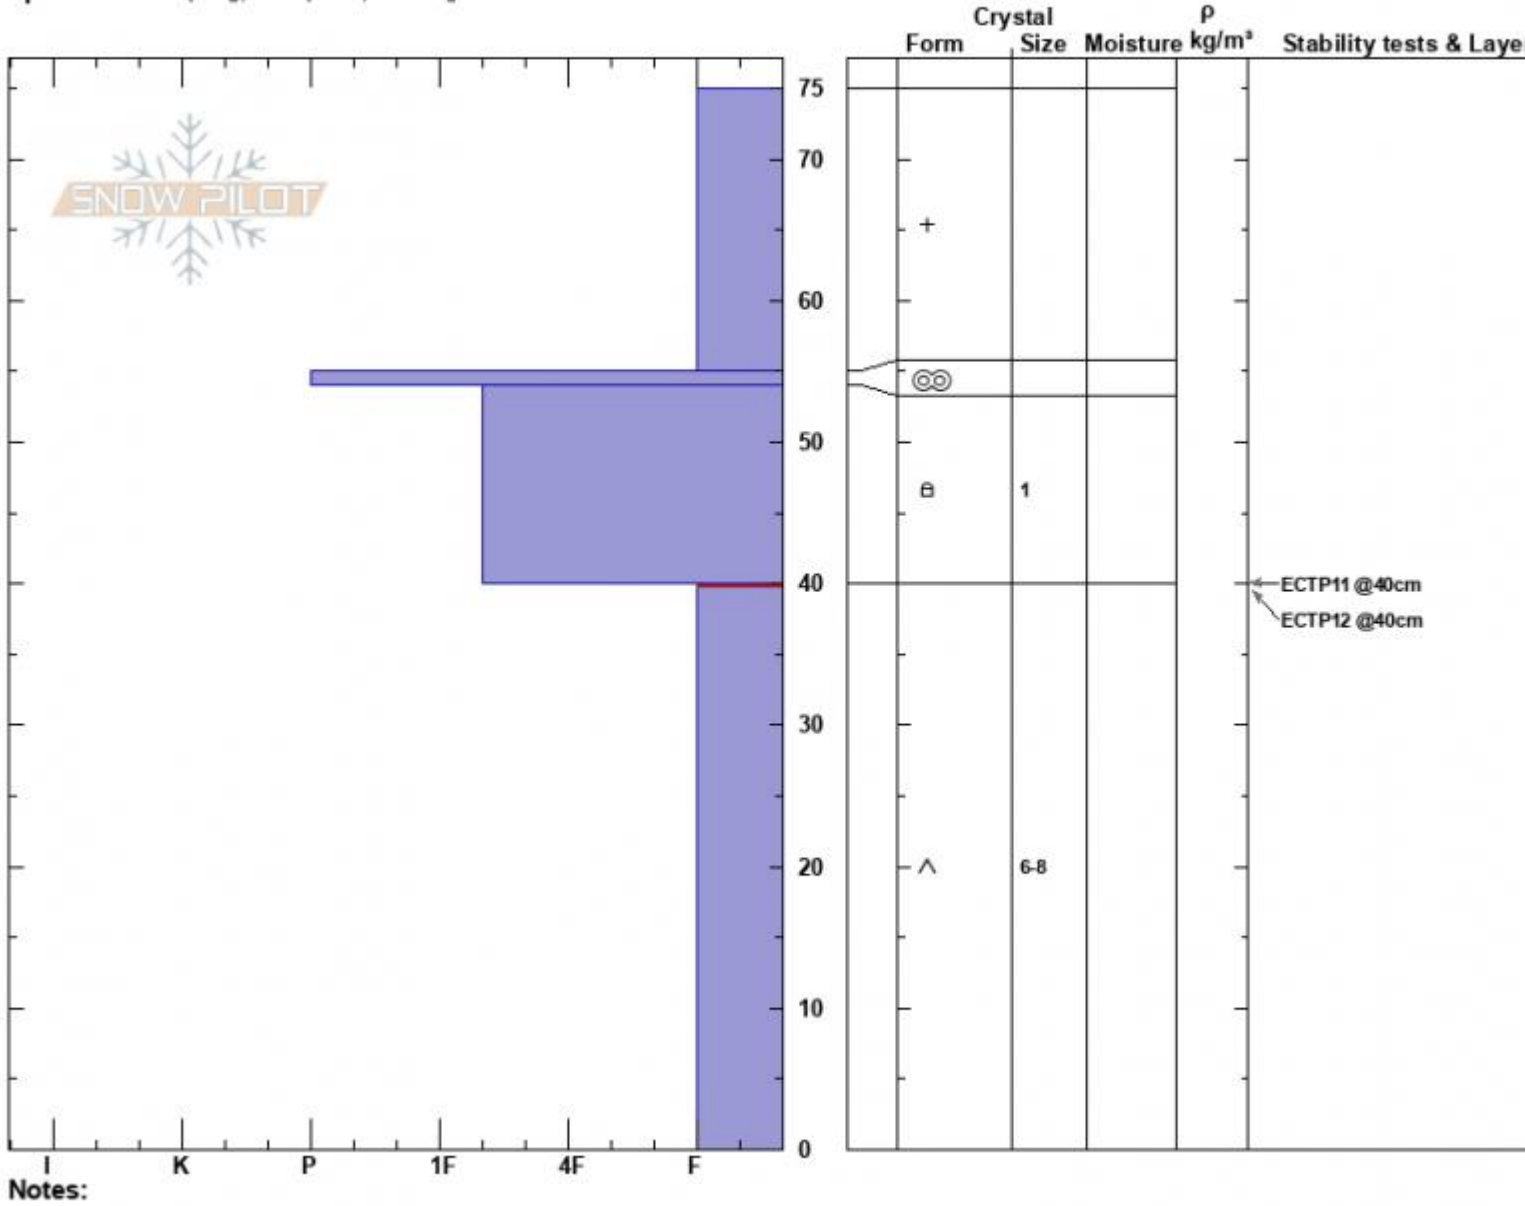

Skillet  
 Madison Range-S  
 MT  
 Elevation: 8900 ft  
 Aspect: 120°  
 Specifics: Collapsing, widespread, Cracking

Dave Zinn  
 02/05/2024 - 12:00pm  
 Co-ord: 44.97246N, -111.09705W  
 Slope Angle: 30°  
 Wind Loading: no

Stability: Very Poor  
 Air Temperature:  
 Sky Cover: OVC  
 Precipitation: NO  
 Wind: S Moderate

HS:75  
 PF:70  
 Layer Notes:  
 40-0cm: Problematic layer

Advisory Region  
 Southern Madison  
 Longitude  
 -111.10W  
 Latitude  
 44.96N

**Avalanche Details:** [Widespread Collapsing and Shooting Cracks at Bacon Rind](#)  
 Southern Madison, 2024-02-05