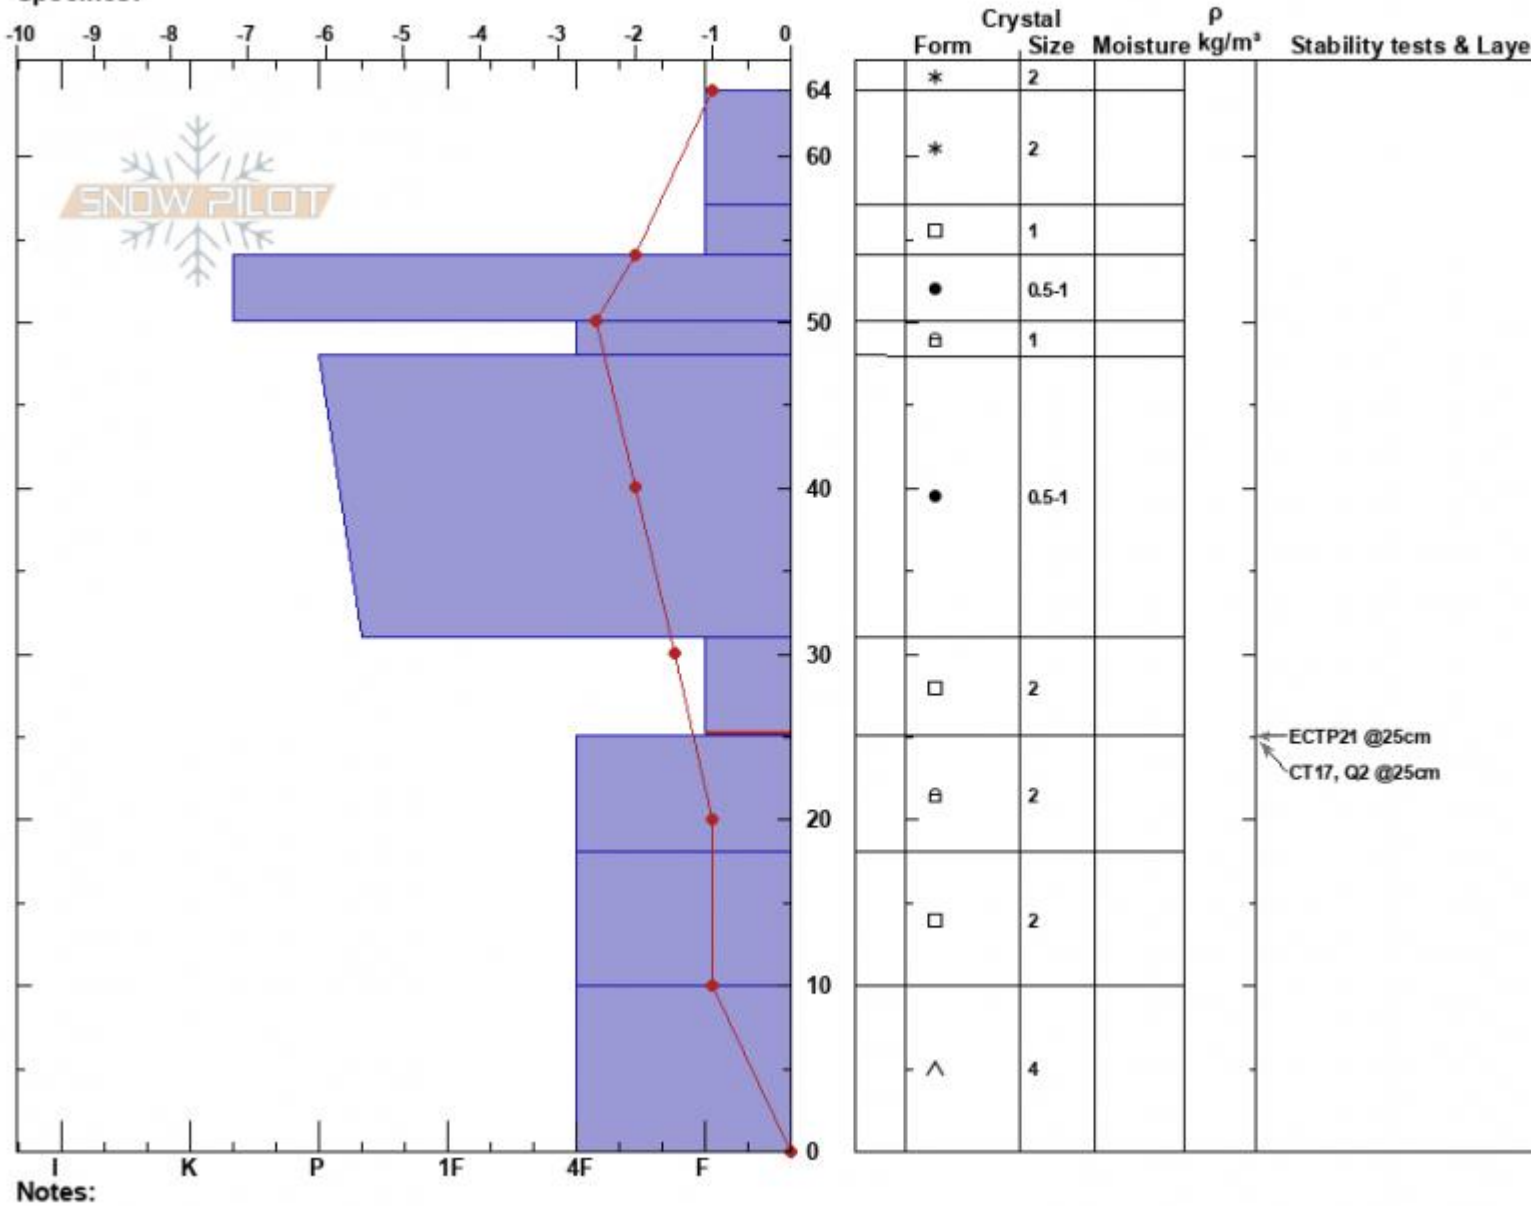

Lick Creek NE Meadow
 Gallatin Range-N
 MT
 Elevation: 8064 ft
 Aspect: 13°
 Specifics:

Eliza Donahue
 02/03/2024 - 2:30pm
 Co-ord: 45.52435N, -110.95577W
 Slope Angle: 12°
 Wind Loading: previous

Stability:
 Air Temperature: -4°C
 Sky Cover: X
 Precipitation: S1
 Wind: SW Light Breeze

HS:64
 PF:10
 PS:5
 Layer Notes:
 31-25cm: Problematic layer

Advisory Region
 Northern Gallatin
 Longitude
 -110.96W
 Latitude
 45.52N
 Northern Gallatin, 2024-02-03