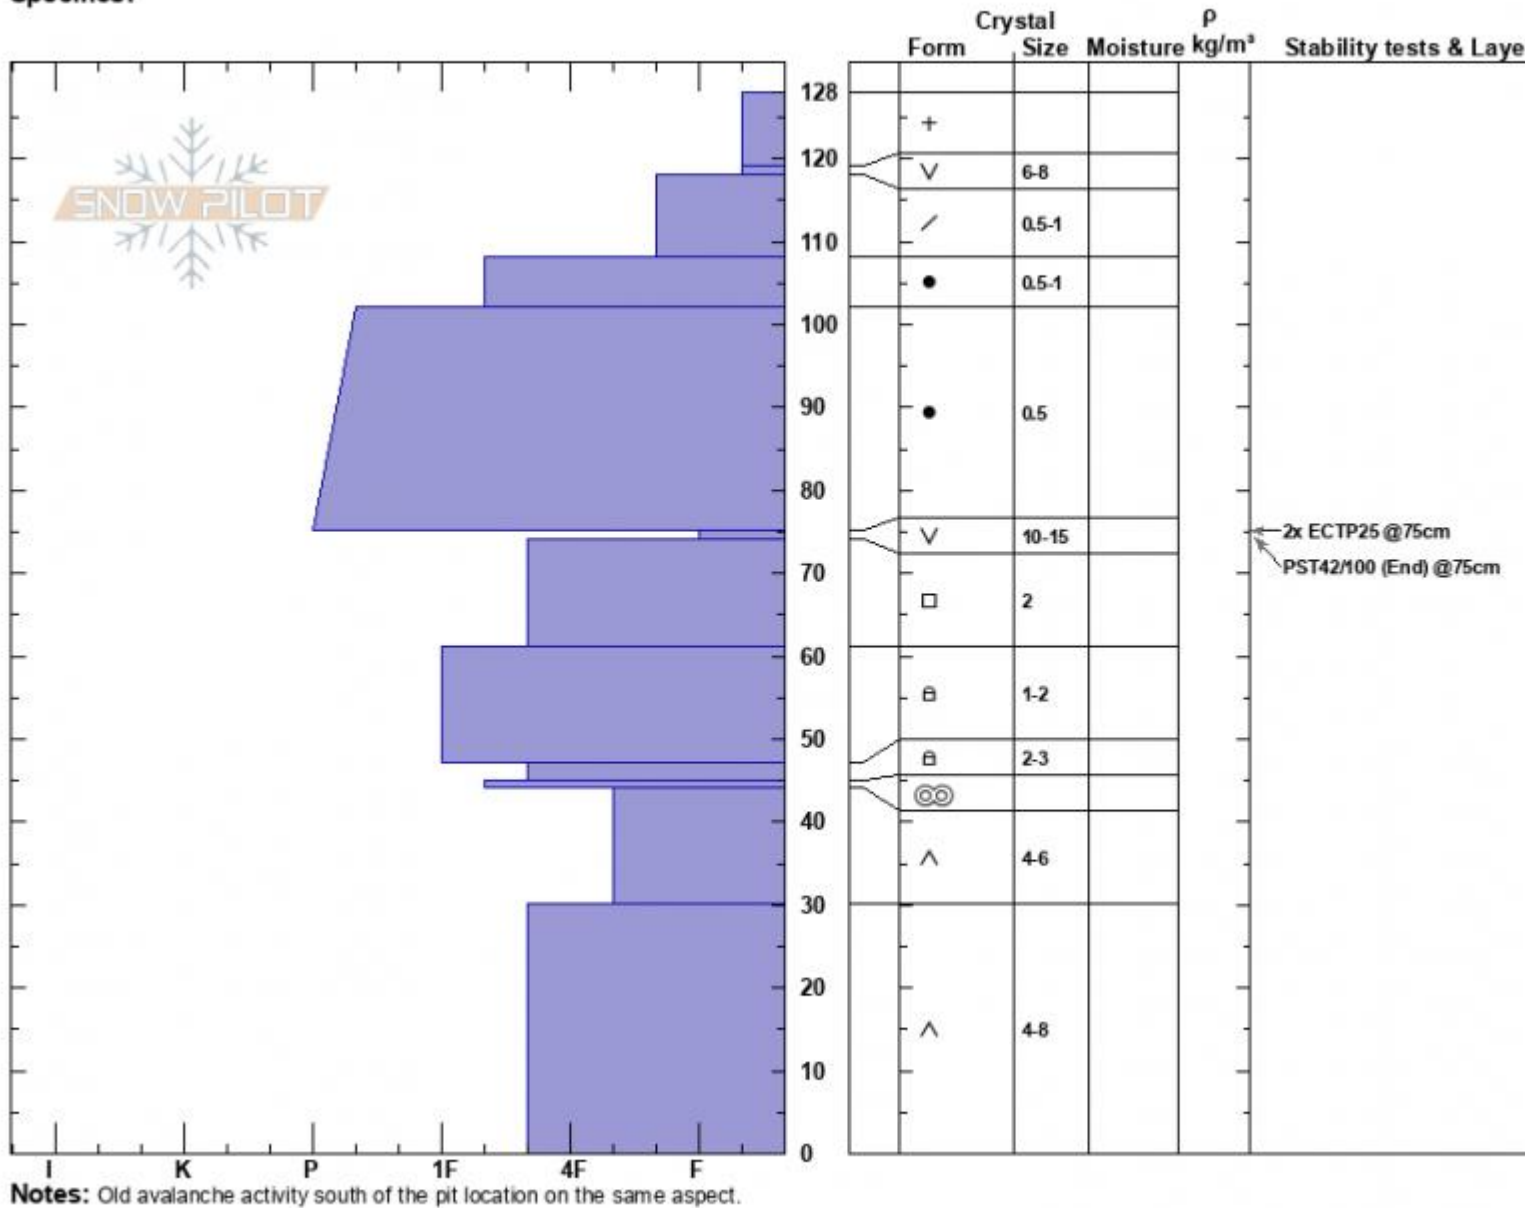

Fisher Bench
 Beartooths
 MT
 Elevation: 9600 ft
 Aspect: 59°
 Specifics:

Zach Peterson
 02/04/2024 - 11:00am
 Co-ord: 45.06694N, -109.95278W
 Slope Angle: 15°
 Wind Loading: no

Stability: Fair
 Air Temperature:
 Sky Cover: BKN
 Precipitation: S-1
 Wind: Calm

HS:128 **Layer Notes:**
 75-74cm: Problematic layer

Advisory Region
 Cooke City
 Longitude
 -109.96W
 Latitude
 45.07N
 Cooke City, 2024-02-04