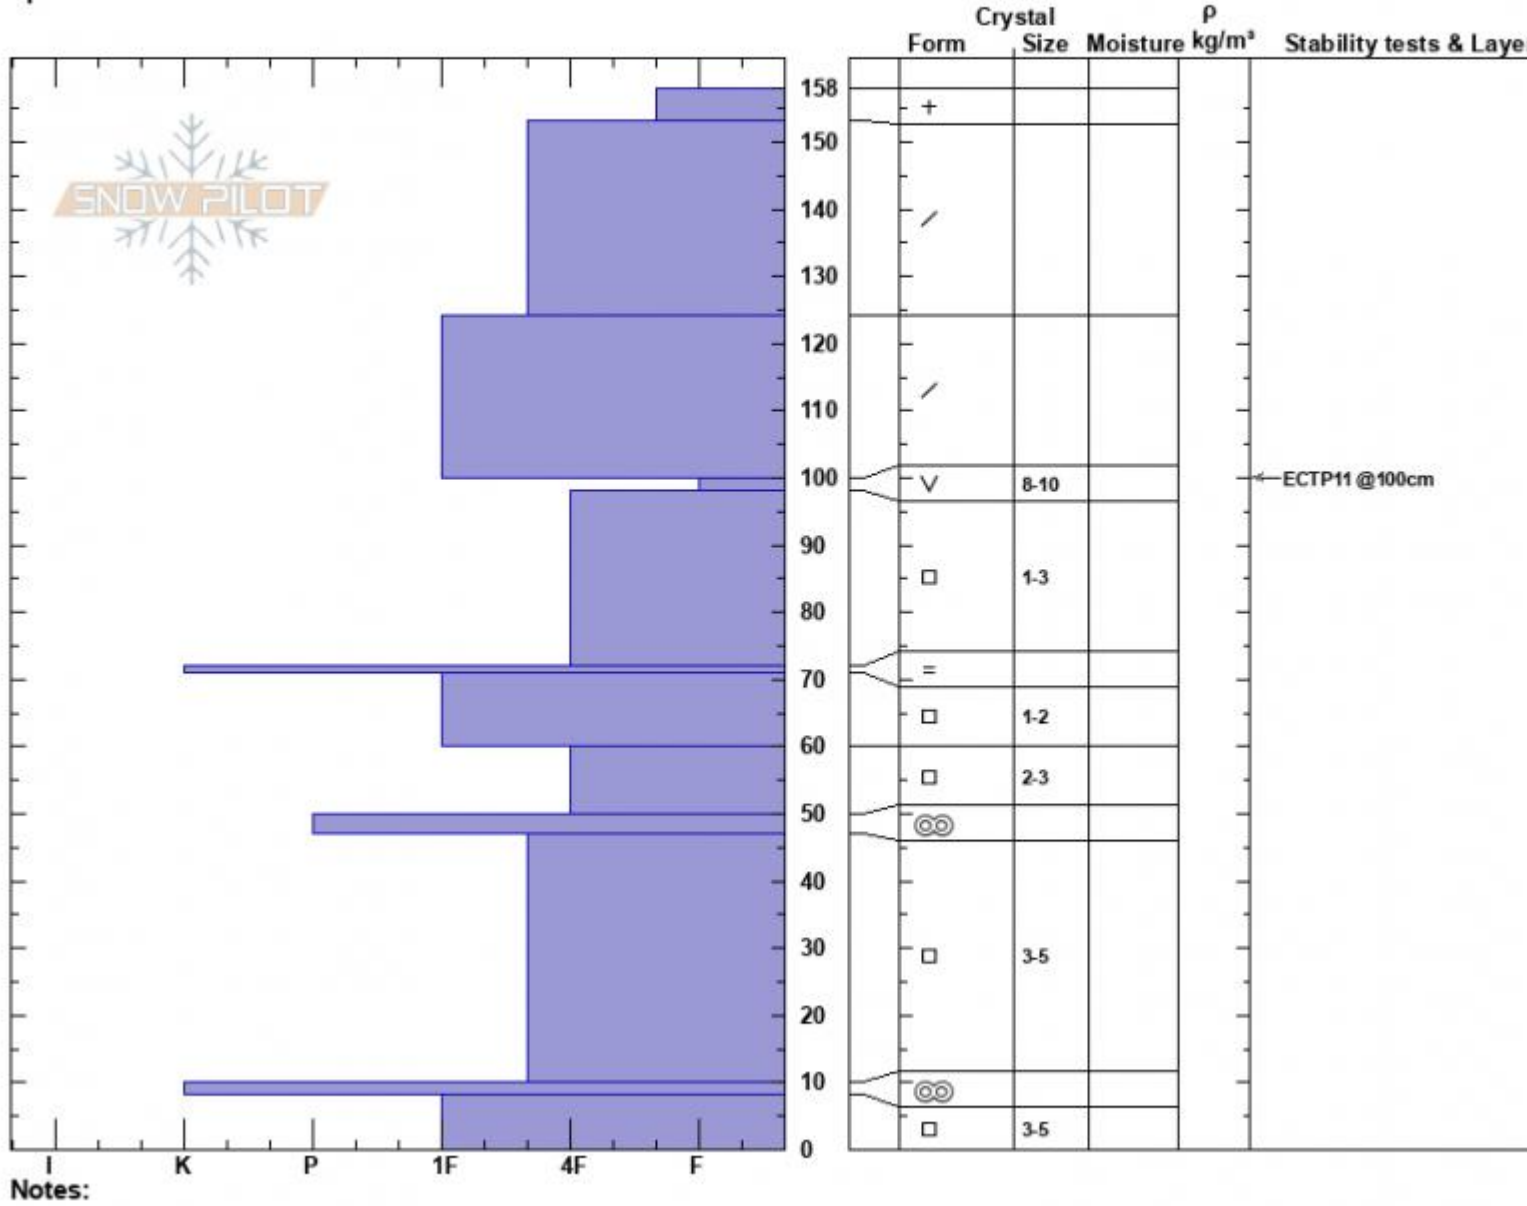

Yale Pass North
 Centennial Range
 MT
 Elevation: 8920 ft
 Aspect: 355°
 Specifics:

Dave Zinn
 01/28/2024 - 2:00pm
 Co-ord: 44.54894N, -111.46986W
 Slope Angle: 28°
 Wind Loading: no

Stability: Poor
 Air Temperature:
 Sky Cover: OVC
 Precipitation: NO
 Wind: S Light Breeze

HS:158 Layer Notes:
 PF:30 100-98cm: Problematic layer

Advisory Region
 Island Park
 Longitude
 -111.73W
 Latitude
 44.55N
 Island Park, 2024-02-01