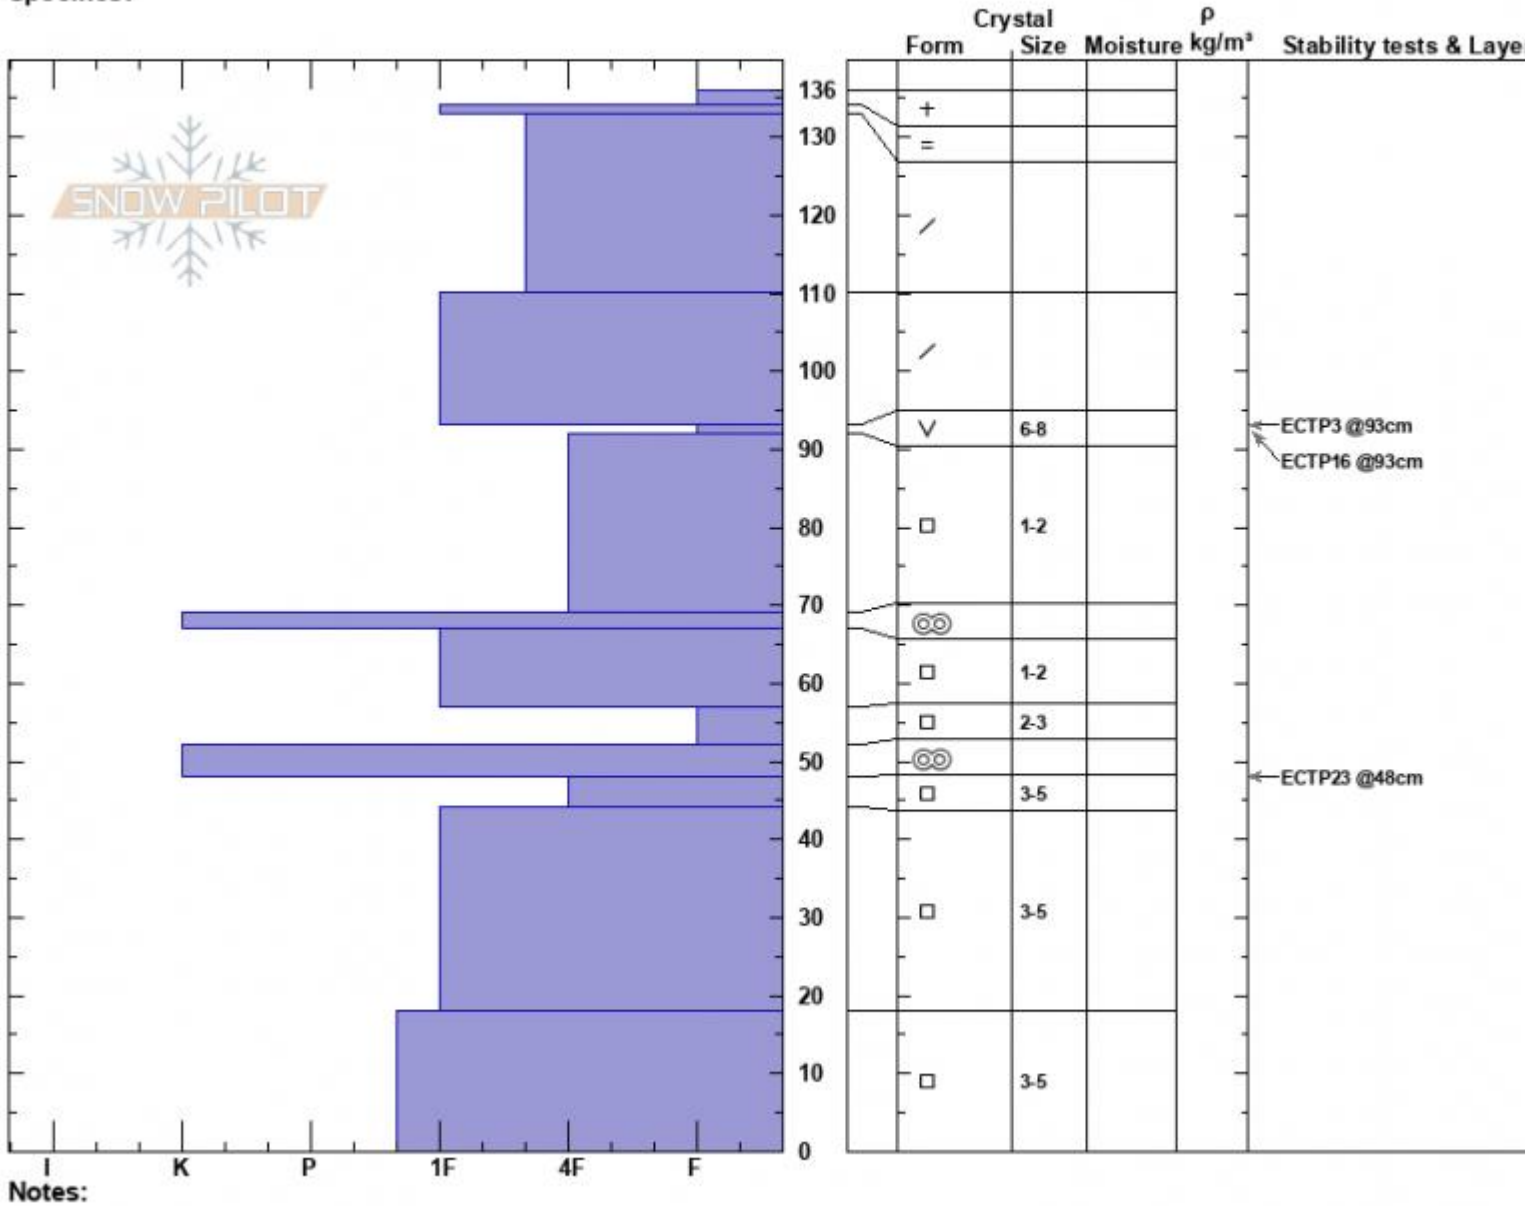

Above E. Hotel  
 Centennial Range  
 ID  
 Elevation: 8800 ft  
 Aspect: 200°  
 Specifics:

Dave Zinn  
 01/28/2024 - 12:30pm  
 Co-ord: 44.53048N, -111.45995W  
 Slope Angle: 25°  
 Wind Loading: no

Stability: Poor  
 Air Temperature: 1°C  
 Sky Cover: OVC  
 Precipitation: RS  
 Wind: SW Moderate

HS:136 Layer Notes:  
 PF:115 93-92cm:Problematic layer

Advisory Region  
 Island Park  
 Longitude  
 -111.73W  
 Latitude  
 44.55N  
 Island Park, 2024-02-01