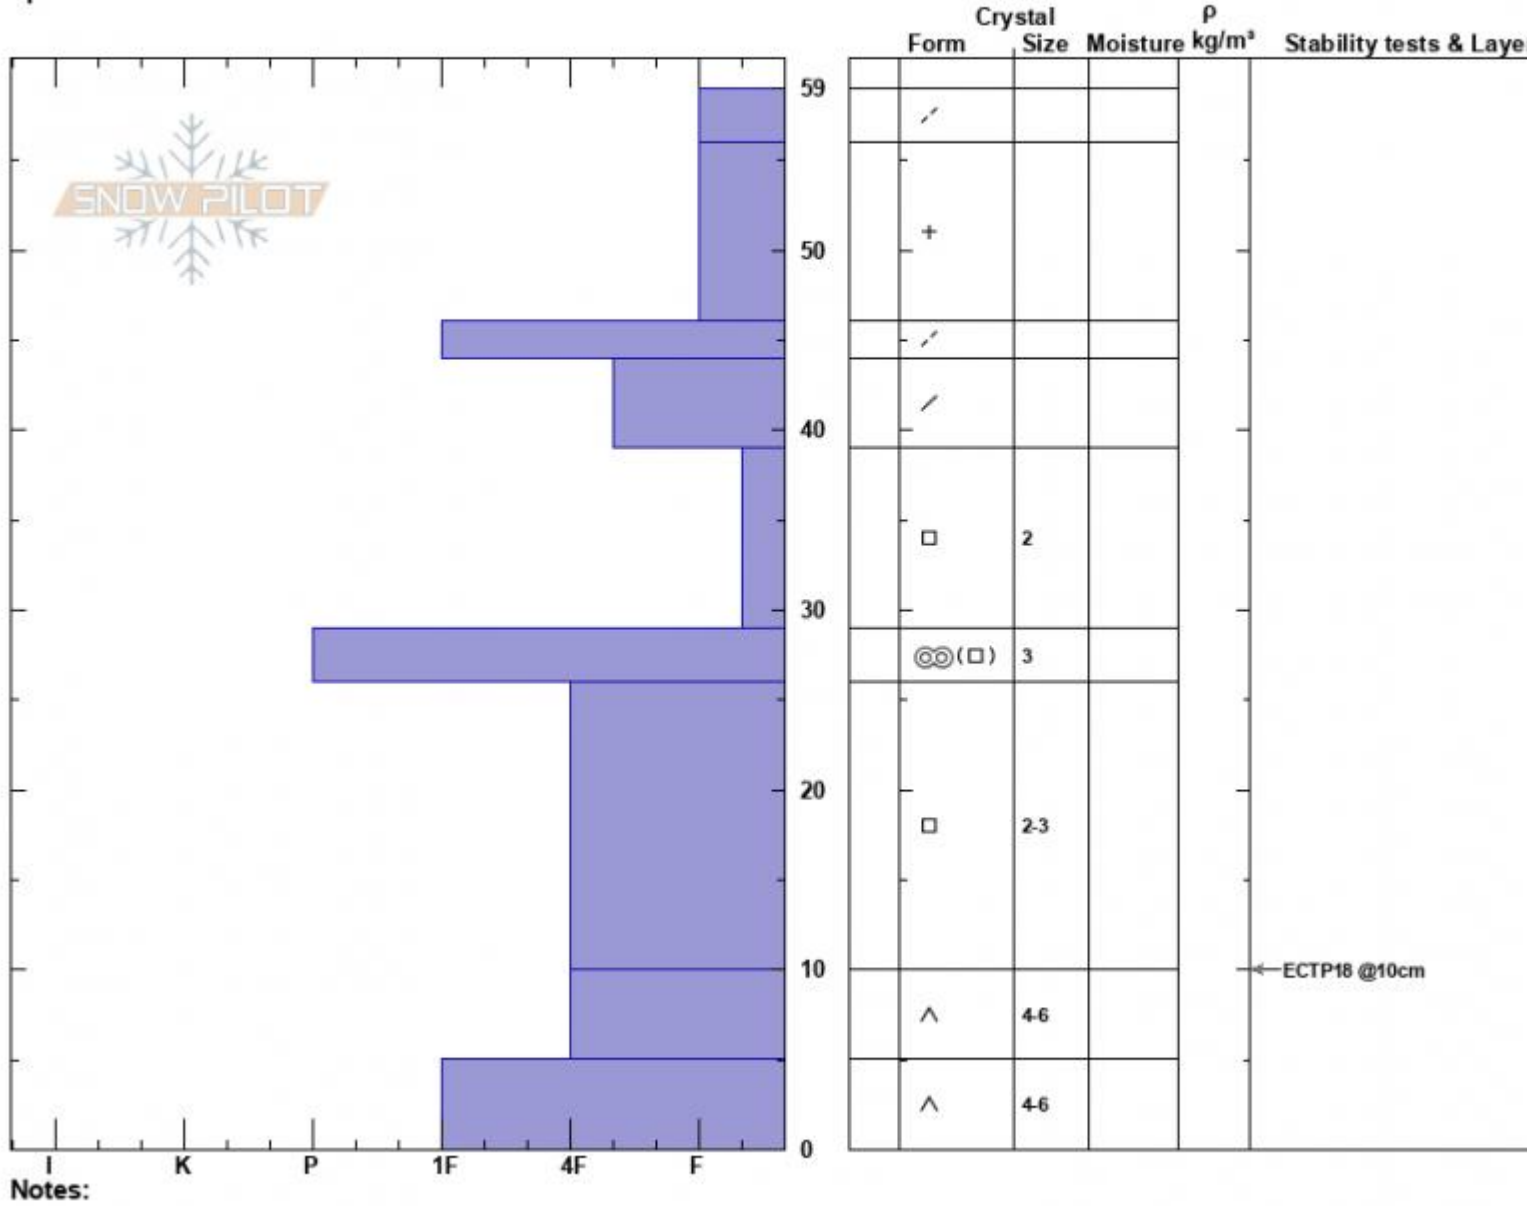

Tyler's S. Shoulder
 Madison Range-N
 MT
 Elevation: 9040 ft
 Aspect: 249°
 Specifics:

Dave Zinn
 01/15/2024 - 12:00pm
 Co-ord: 45.32163N, -111.38167W
 Slope Angle: 24°
 Wind Loading: no

Stability: Fair
 Air Temperature:
 Sky Cover: CLR
 Precipitation: NO
 Wind: W Calm

HS:59
 PF:50
 Layer Notes: 39-29cm:Problematic layer

Advisory Region
 Northern Madison
 Longitude
 -111.39W
 Latitude
 45.34N
 Northern Madison, 2024-01-15