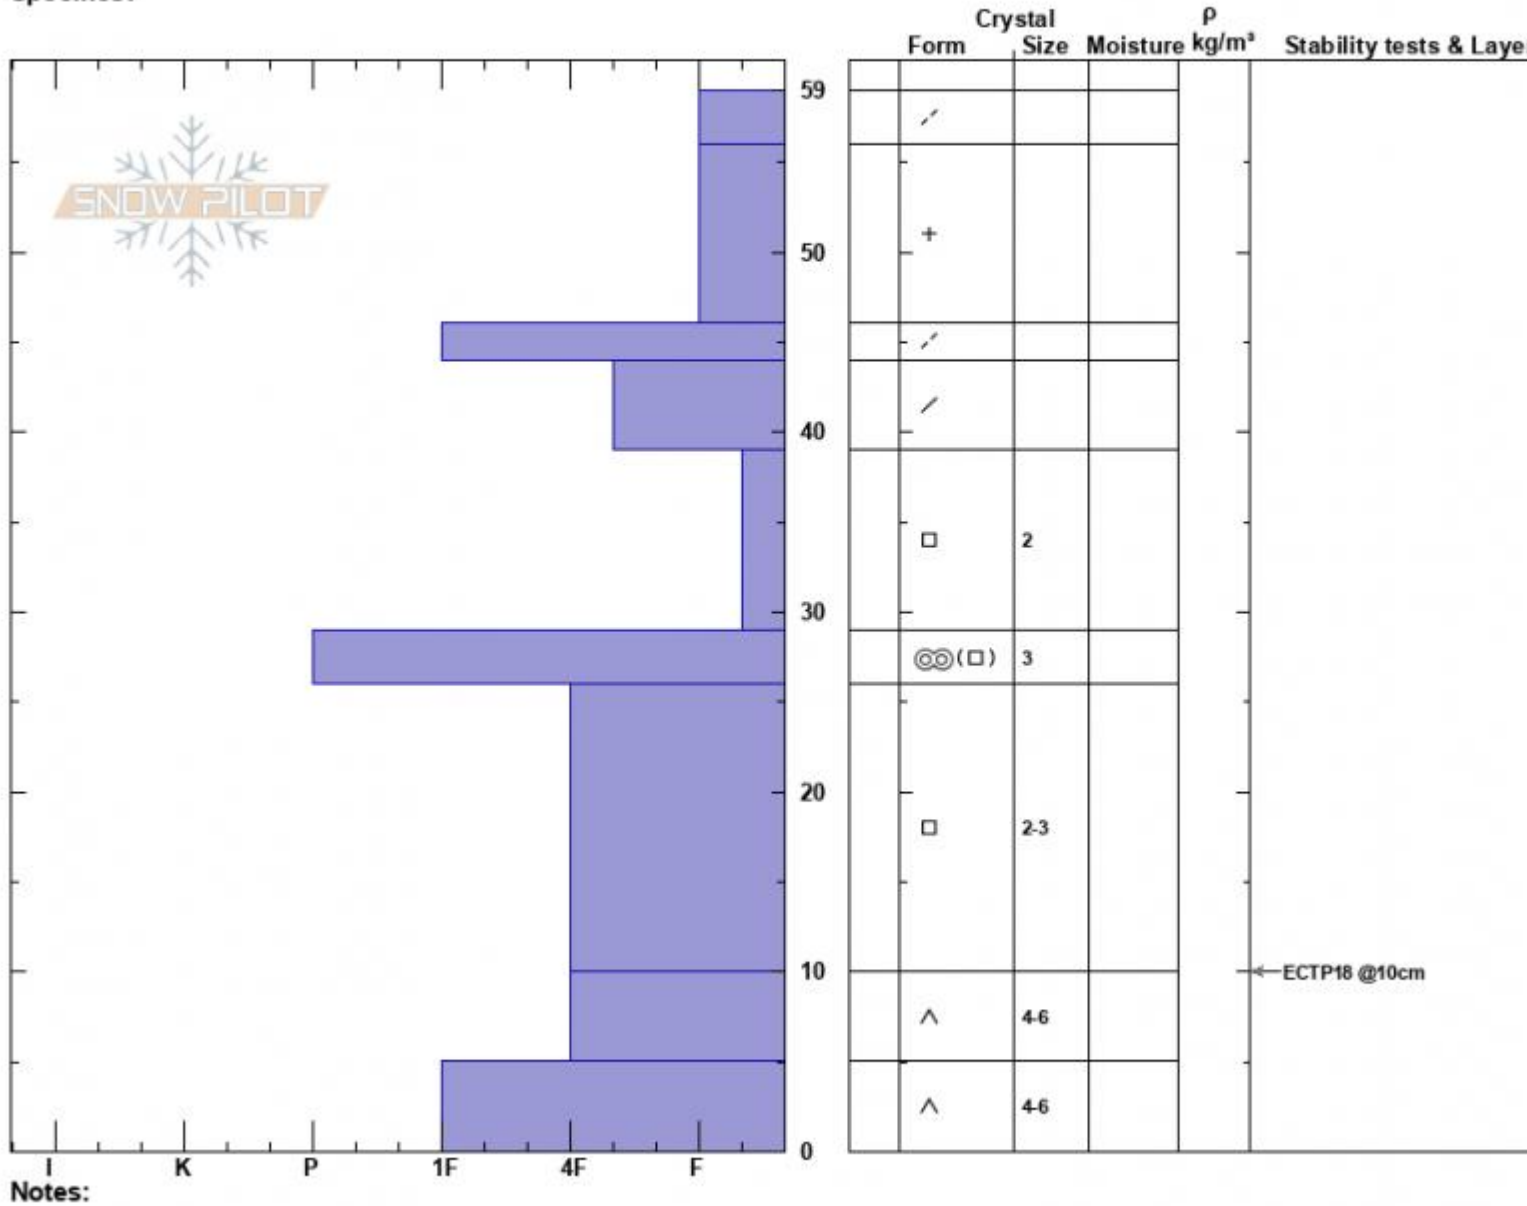

Tyler's S. Shoulder
 Madison Range-N
 MT
 Elevation: 9040 ft
 Aspect: 249°
 Specifics:

Dave Zinn
 01/15/2024 - 12:00pm
 Co-ord: 45.32163N, -111.38167W
 Slope Angle: 24°
 Wind Loading: no

Stability: Fair
 Air Temperature:
 Sky Cover: CLR
 Precipitation: NO
 Wind: W Calm

HS:59
 PF:50
 Layer Notes: 39-29cm:Problematic layer

Notes:
 Advisory Region
 Northern Madison
 Longitude
 -111.39W
 Latitude
 45.34N
 Northern Madison, 2024-01-15