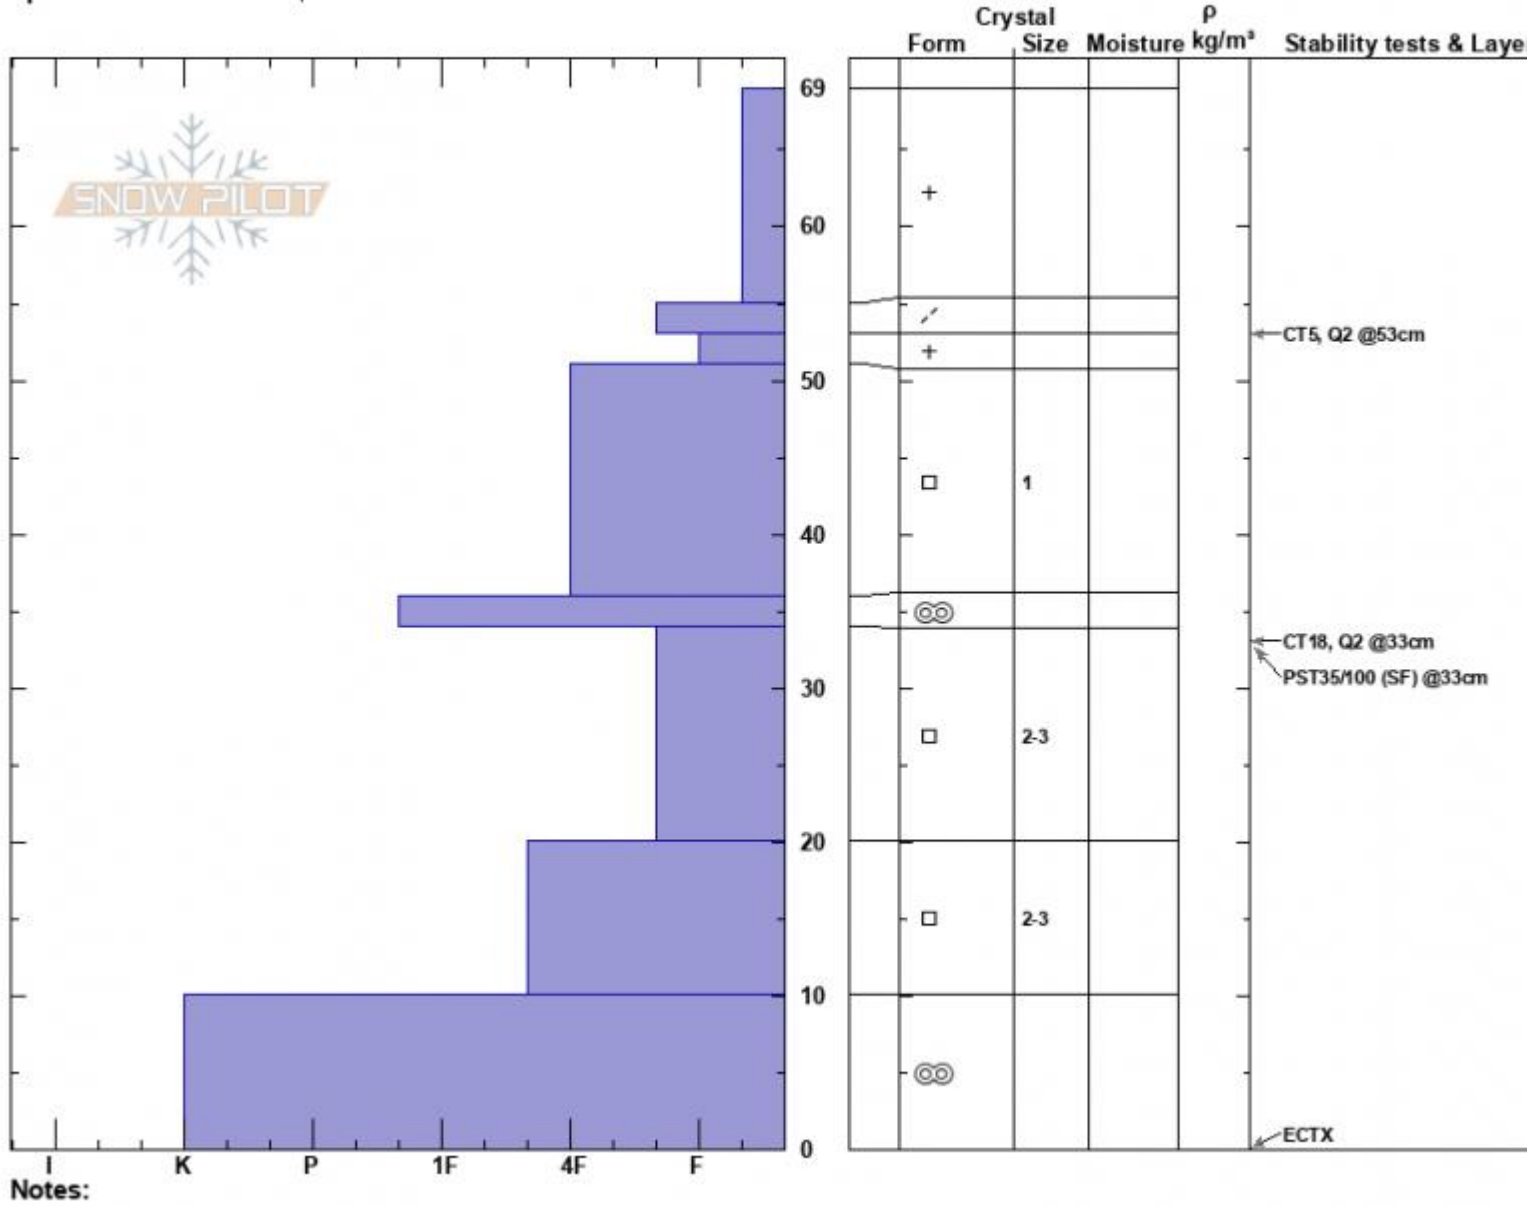

Football Field  
 Bridger Range  
 MT  
 Elevation: 8420 ft  
 Aspect: 100°  
 Specifics: Ski tracks on slope

Alex Marienthal  
 01/18/2024 - 12:00pm  
 Co-ord: 45.79796N, -110.93320W  
 Slope Angle: 34°  
 Wind Loading: no

Stability: Fair  
 Air Temperature:  
 Sky Cover: OVC  
 Precipitation: S-1  
 Wind: S Light Breeze

HS:69  
 PF:60  
 Layer Notes:  
 34-20cm: Problematic layer

Notes:  
 Advisory Region  
 Bridger Range  
 Longitude  
 -110.94W  
 Latitude  
 45.79N  
 Bridger Range, 2024-01-18