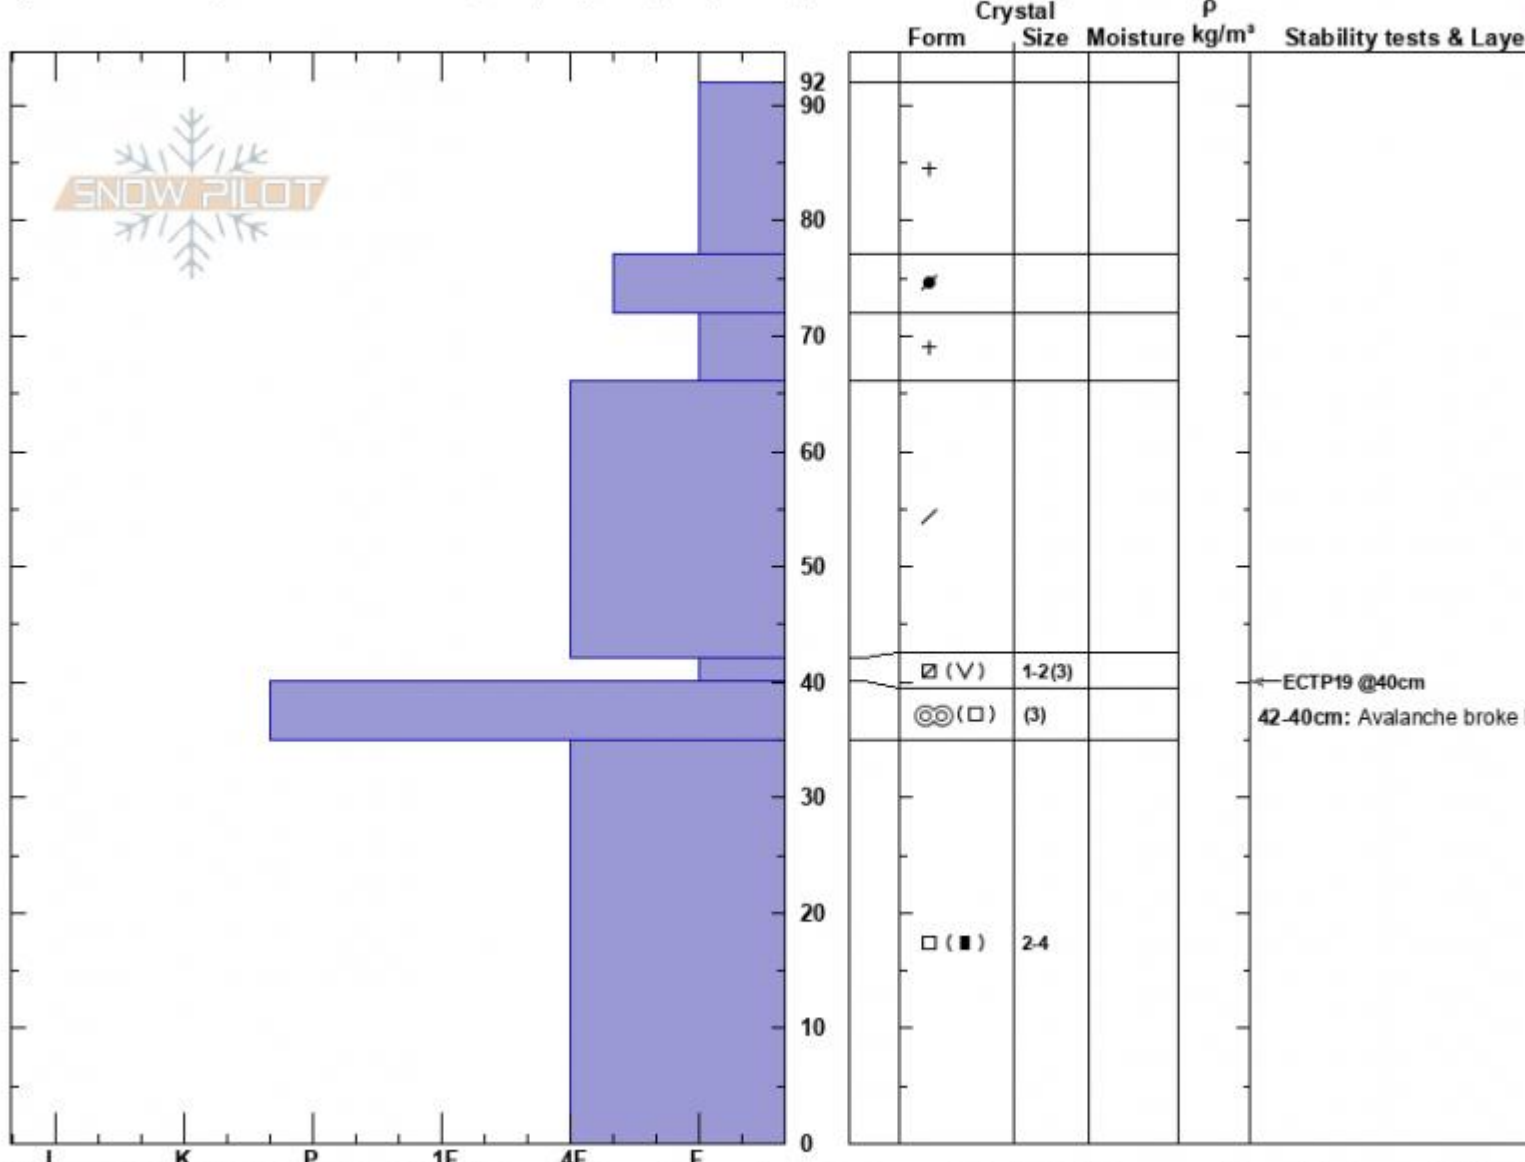

Marty's Crown ASr  
 Beartooths  
 MT  
 Elevation: 9500 ft  
 Aspect: 235°

Zach Peterson  
 01/18/2024 - 10:30am  
 Co-ord: 45.04175N, -109.94244W  
 Slope Angle: 34°  
 Wind Loading: previous

Stability: Very Poor  
 Air Temperature:  
 Sky Cover: BKN  
 Precipitation: NO  
 Wind: NW Moderate

HS:92  
**Layer Notes:**  
 42-40cm: Avalanche broke here  
 42-40cm: Problematic layer

**Specifics:** Pit is adjacent to avalanche: crown; Collapsing, widespread; Cracking; Recent avalanche activity on similar slopes

**Notes:** SS-ASr-R3-D2-O, 150' wide, 350' vertical run. We triggered this avalanche from low-angle terrain in the trees several hundred feet away. Additional avalanche activity on different slopes

Advisory Region  
 Cooke City  
 Longitude  
 -109.95W

Latitude

45.05N

Cooke City, 2024-01-18