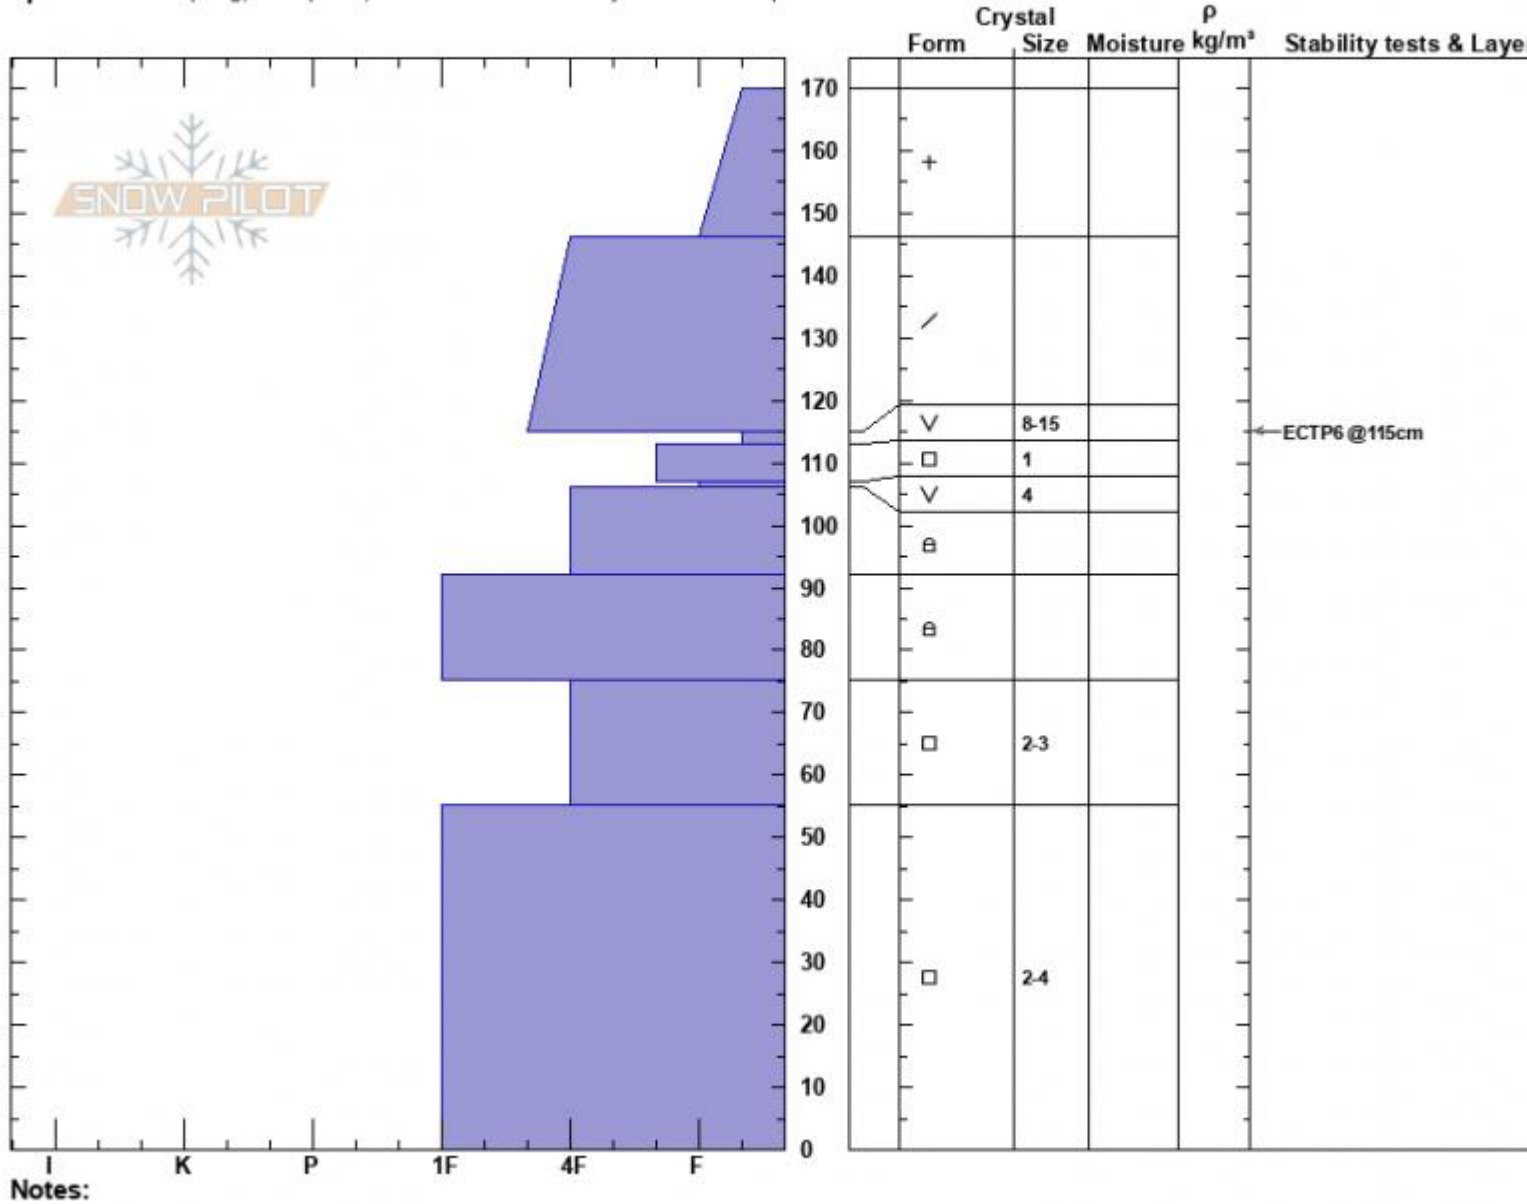

Wilderness Boundary  
 Beartooths  
 MT  
 Elevation: 9600 ft  
 Aspect: 350°  
 Specifics: Collapsing, widespread; Recent avalanche activity on different slopes

Zach Peterson  
 01/17/2024 - 1:00pm  
 Co-ord: 45.08798N, -109.90532W  
 Slope Angle: 22°  
 Wind Loading: no

Stability: Poor  
 Air Temperature:  
 Sky Cover: OVC  
 Precipitation: S1  
 Wind: Calm

HS:170 Layer Notes:  
 115-113cm: Problematic layer

Advisory Region  
 Cooke City  
 Longitude  
 -109.93W  
 Latitude  
 45.07N