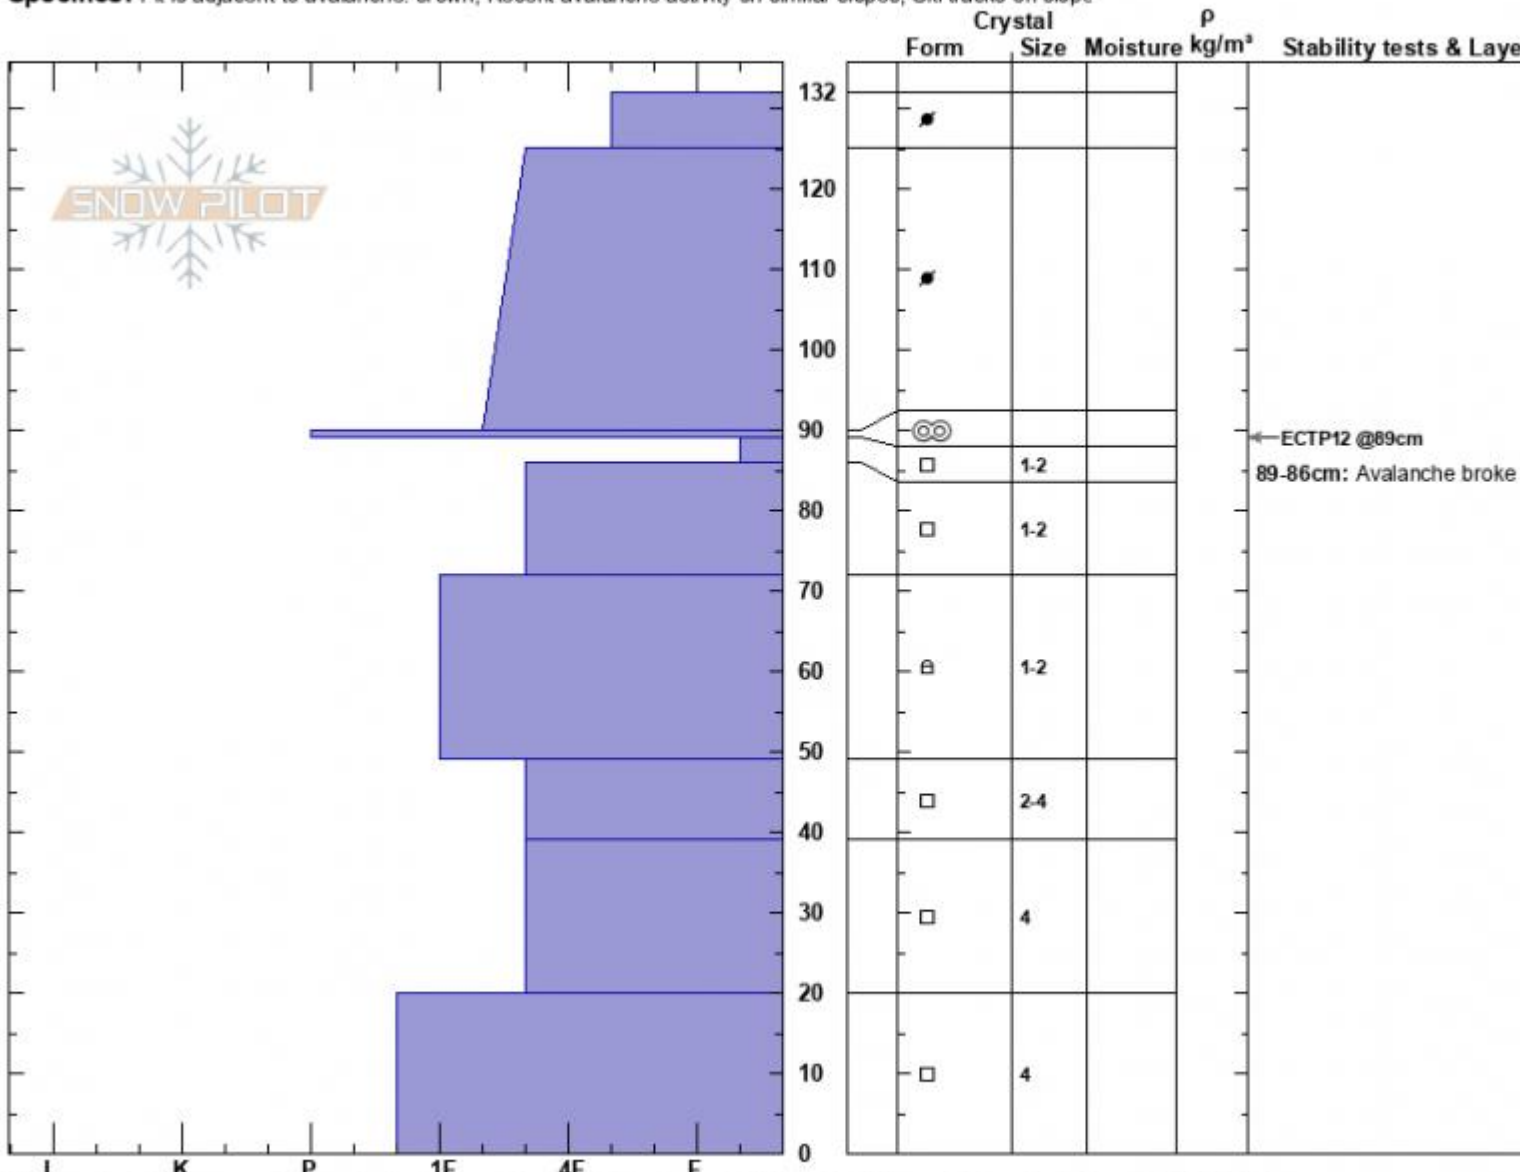

Radio Tower SS-ASr
 Beartooths
 MT
 Elevation: 9000 ft
 Aspect: 94°
 Specifics: Pit is adjacent to avalanche: crown; Recent avalanche activity on similar slopes; Ski tracks on slope

Zach Peterson
 01/13/2024 - 11:01am
 Co-ord: 45.03013N, -109.94277W
 Slope Angle: 32°
 Wind Loading: yes

Stability: Poor
 Air Temperature:
 Sky Cover: CLR
 Precipitation: NO
 Wind: Calm

HS:132
 Layer Notes:
 89-86cm: Avalanche broke here
 89-86cm: Problematic layer

Notes: Dug in the crown of an avalanche triggered from the flats above. 1-2' deep, 75' wide, ran 100 vertical feet. SS-ASr-R3-D2-0

Advisory Region
 Cooke City
 Longitude
 -109.97W
 Latitude
 45.04N
 Avalanche Details: [Remote Triggered Avalanche on Miller Ridge, Cooke City](#)
 Cooke City, 2024-01-13