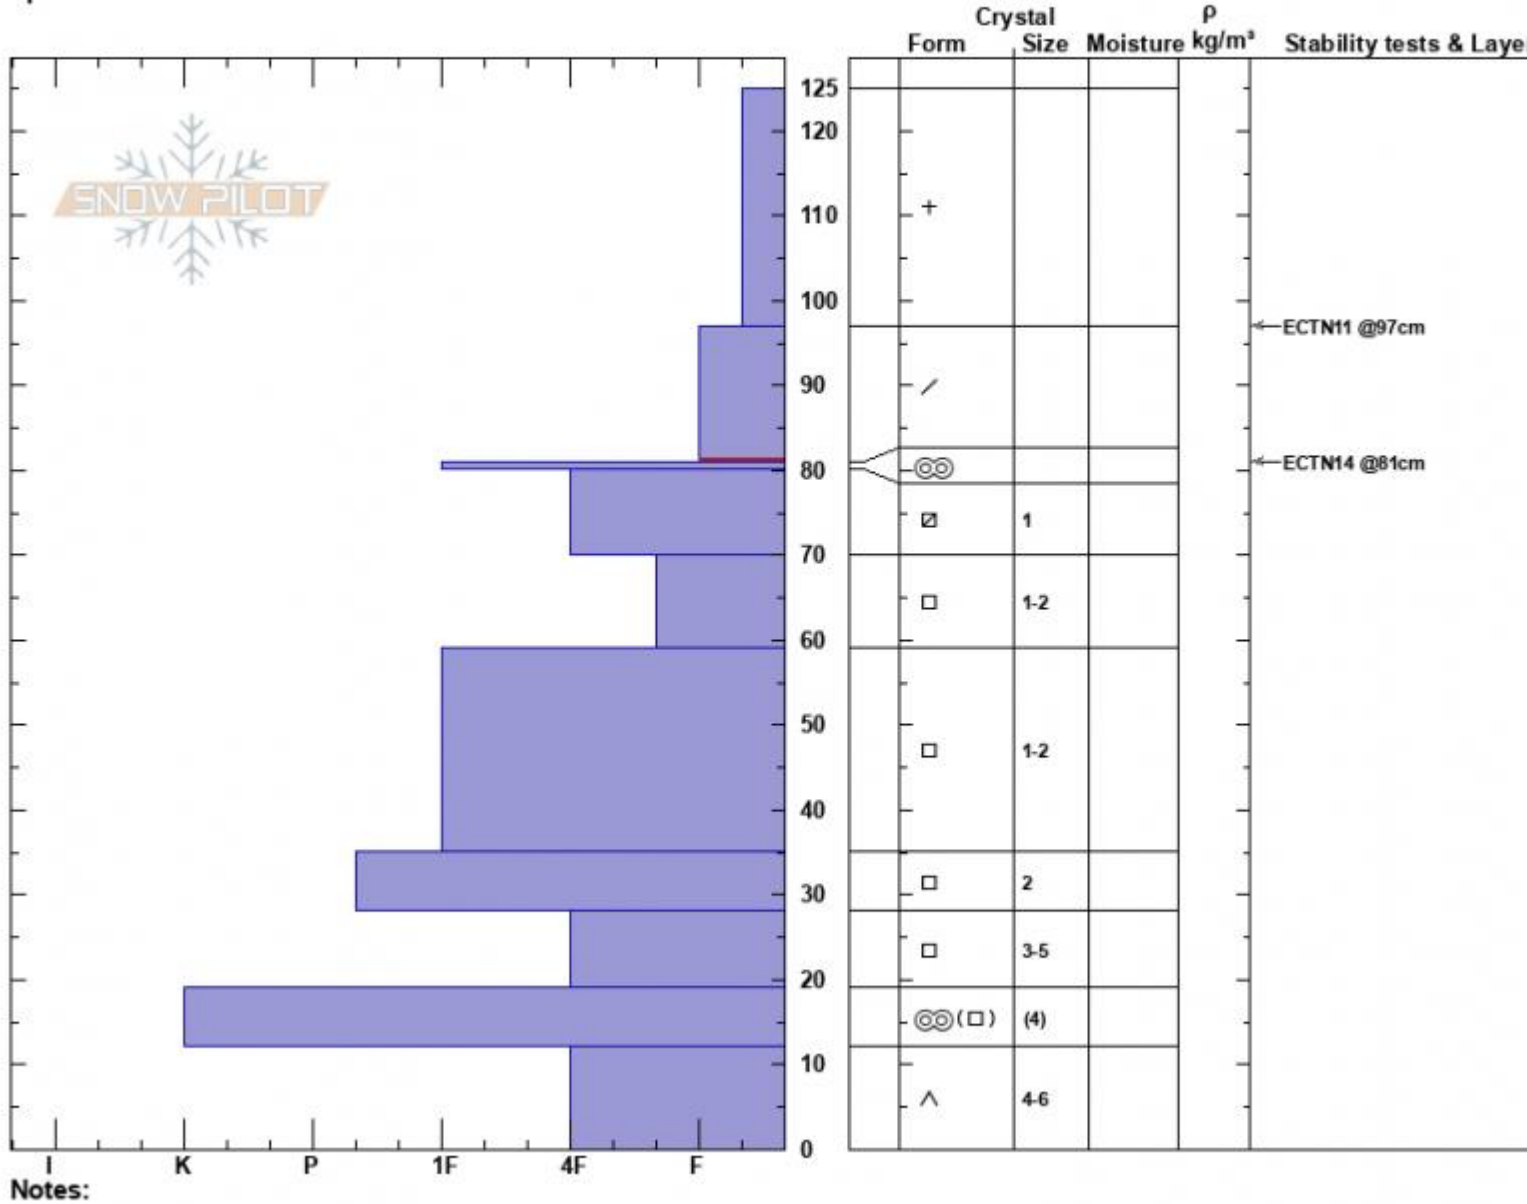

Below the Ramp  
 Bridger Range  
 MT  
 Elevation: 7880 ft  
 Aspect: 104°  
 Specifics:

Zach Peterson  
 01/11/2024 - 11:00am  
 Co-ord: 45.82964N, -110.92917W  
 Slope Angle: 12°  
 Wind Loading: no

Stability: Fair  
 Air Temperature:  
 Sky Cover: OVC  
 Precipitation: NO  
 Wind: Calm

HS:125    **Layer Notes:**  
 97-81cm: Problematic layer

Advisory Region  
 Bridger Range  
 Longitude  
 -110.93W  
 Latitude  
 45.83N  
 Bridger Range, 2024-01-11