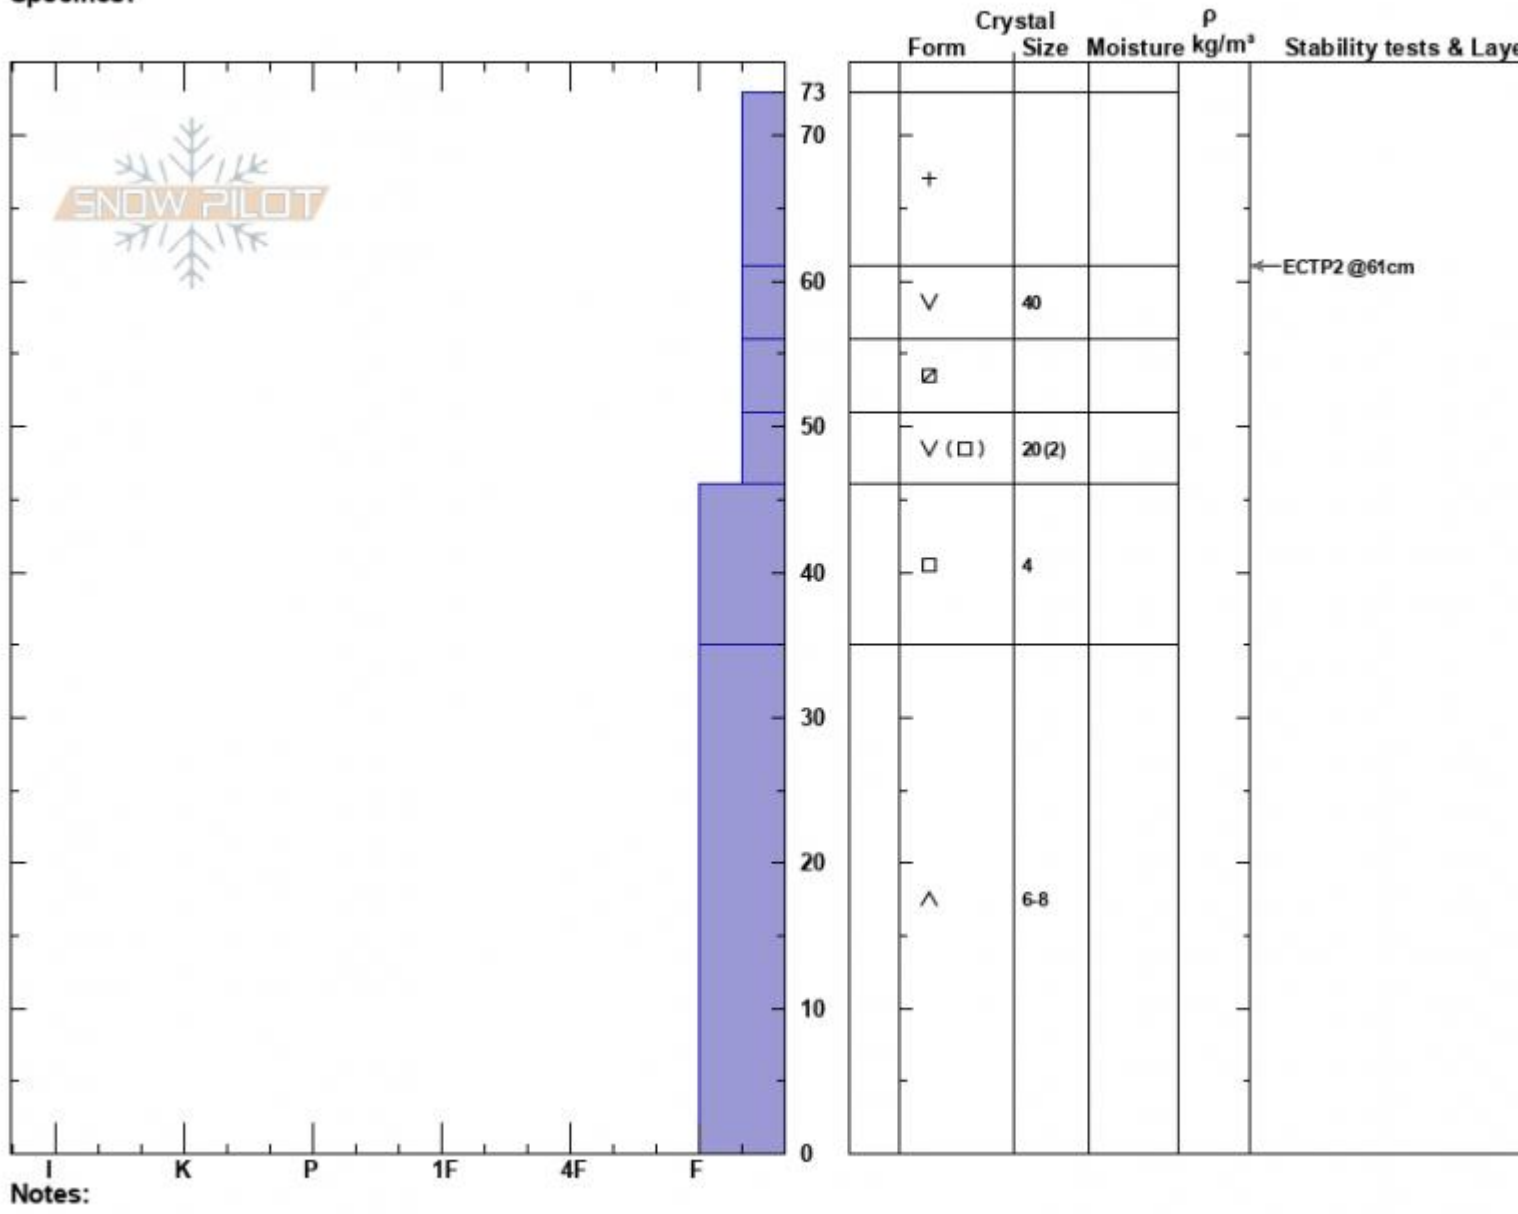

Bacon Rind Meadows  
 Madison Range-S  
 MT  
 Elevation: 8800 ft  
 Aspect: 24°  
 Specifics:

Zach Peterson  
 01/10/2024 - 2:00am  
 Co-ord: 44.97004N, -111.09537W  
 Slope Angle: 24°  
 Wind Loading: no

Stability: Very Poor  
 Air Temperature:  
 Sky Cover: OVC  
 Precipitation: S-1  
 Wind: Calm

HS:73  
 PF:75  
 PS:20  
 Layer Notes:  
 61-56cm:Problematic layer

Advisory Region  
 Southern Madison  
 Longitude  
 -111.10W  
 Latitude  
 44.96N  
 Southern Madison, 2024-01-10