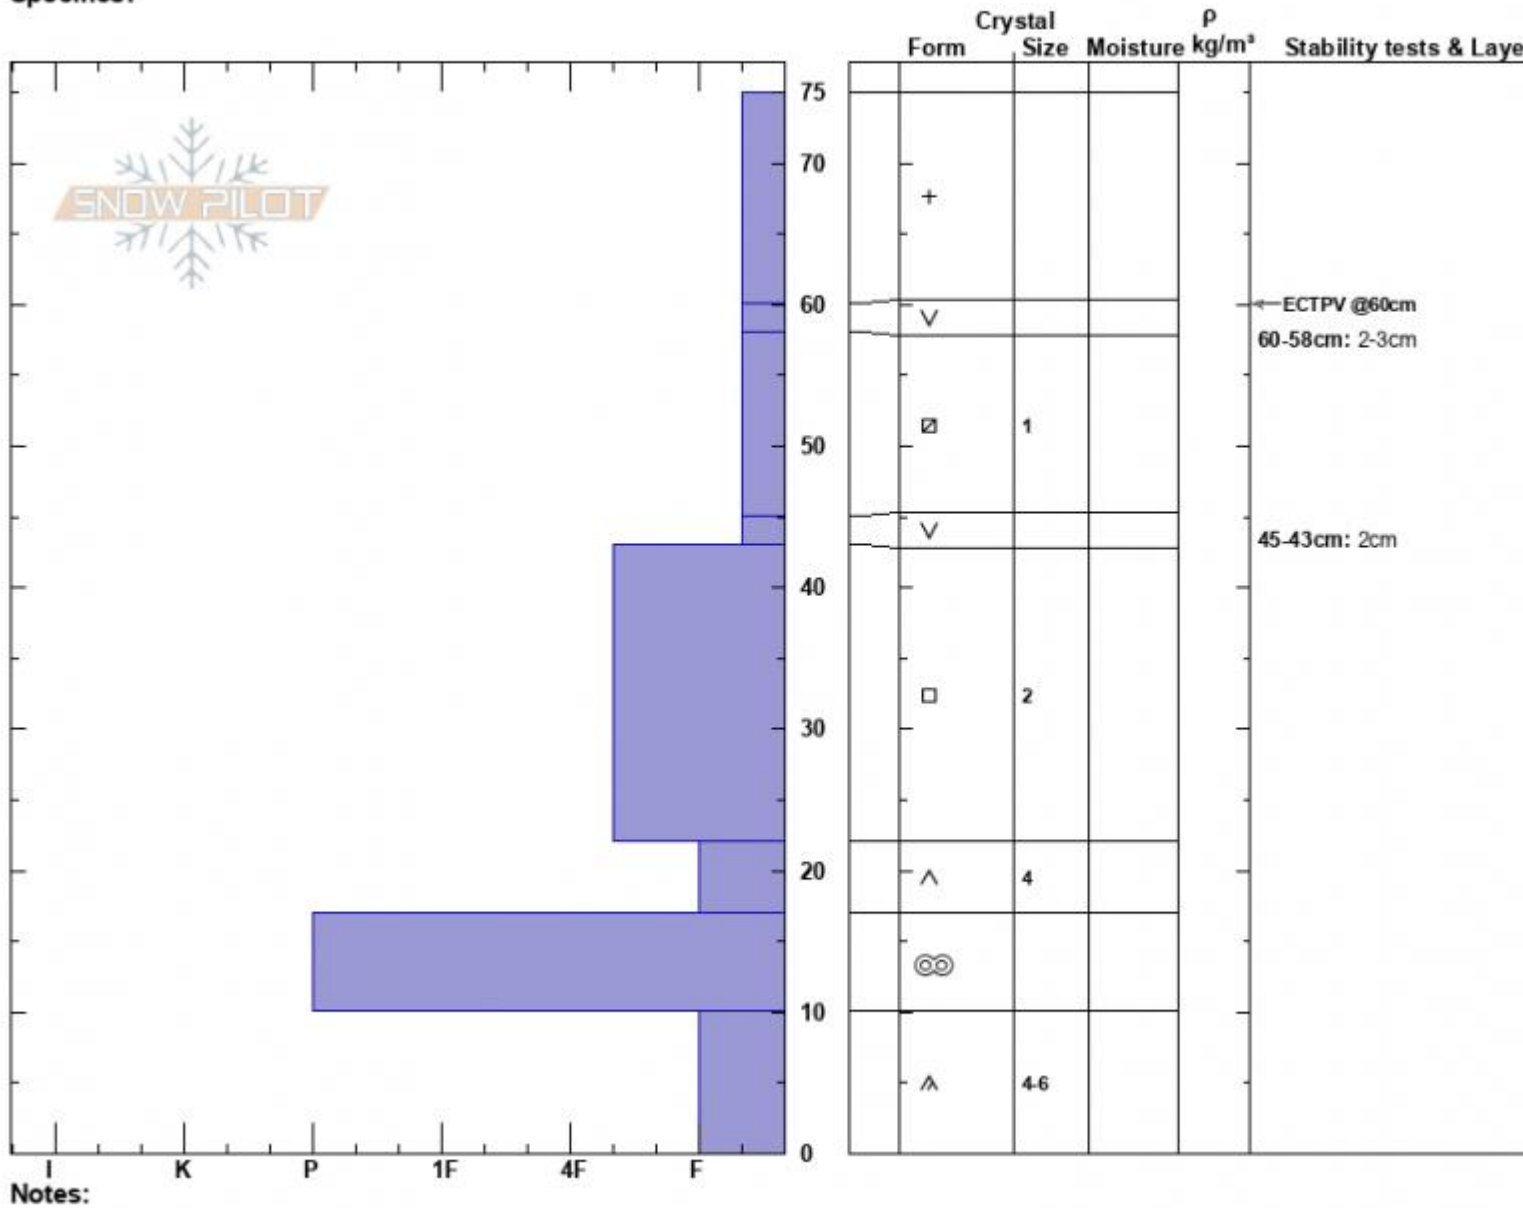

Ski Hill
 Lionhead Range
 MT
 Elevation: 8000 ft
 Aspect: 109°
 Specifics:

Zach Peterson
 01/09/2024 - 11:00am
 Co-ord: 44.70405N, -111.29781W
 Slope Angle: 28°
 Wind Loading: no

Stability: Poor
 Air Temperature:
 Sky Cover: OVC
 Precipitation: S2
 Wind: W Moderate

HS:75
 Layer Notes:
 60-58cm: 2-3cm
 60-58cm: Problematic layer
 45-43cm: 2cm

Advisory Region
 Lionhead Range
 Longitude
 -111.32W

Latitude

44.71N

Lionhead Range, 2024-01-09