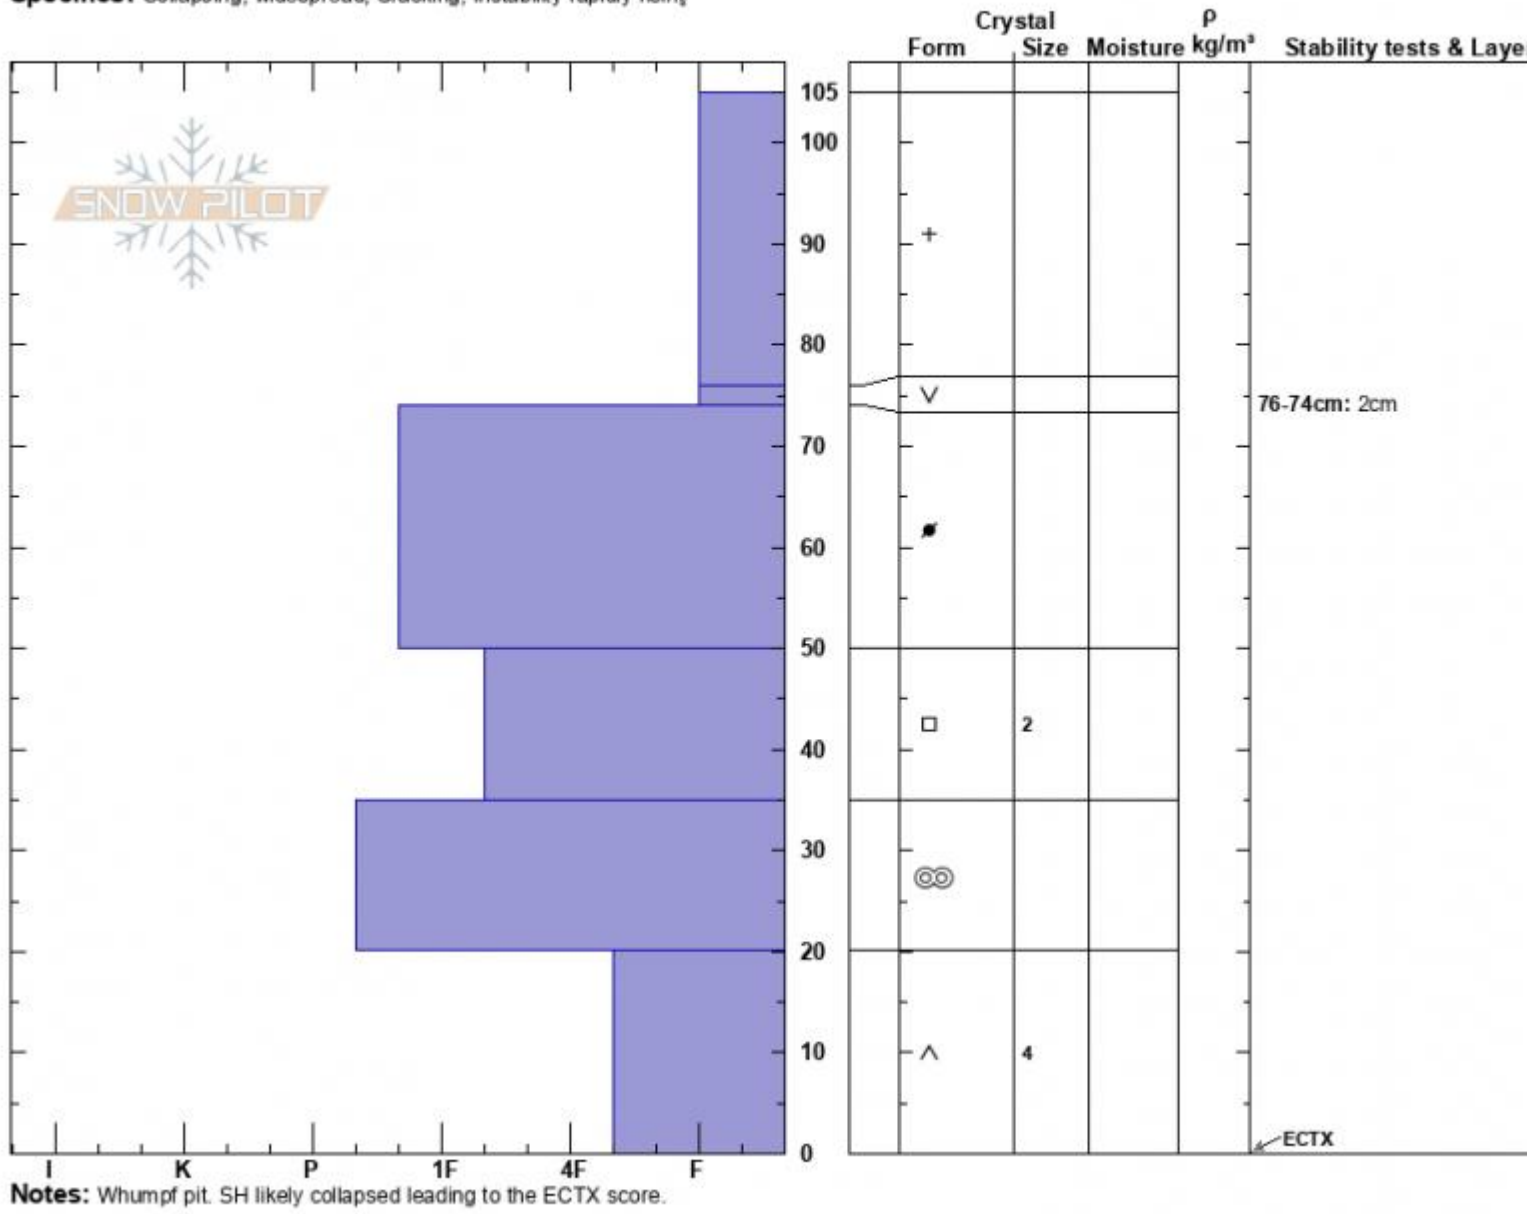

S End Lionhead Ridge
 Lionhead Range
 MT
 Elevation: 8600 ft
 Aspect: 23°
 Specifics: Collapsing, widespread; Cracking; Instability rapidly rising

Zach Peterson
 01/09/2024 - 12:00pm
 Co-ord: 44.71752N, -111.30537W
 Slope Angle: 28°
 Wind Loading: previous

Stability: Very Poor
 Air Temperature:
 Sky Cover: OVC
 Precipitation: S2
 Wind: W Moderate

HS:105
 PF:105
 Layer Notes:
 76-74cm: 2cm
 76-74cm: Problematic layer

Advisory Region
 Lionhead Range
 Longitude
 -111.32W

Latitude

44.71N

Lionhead Range, 2024-01-09