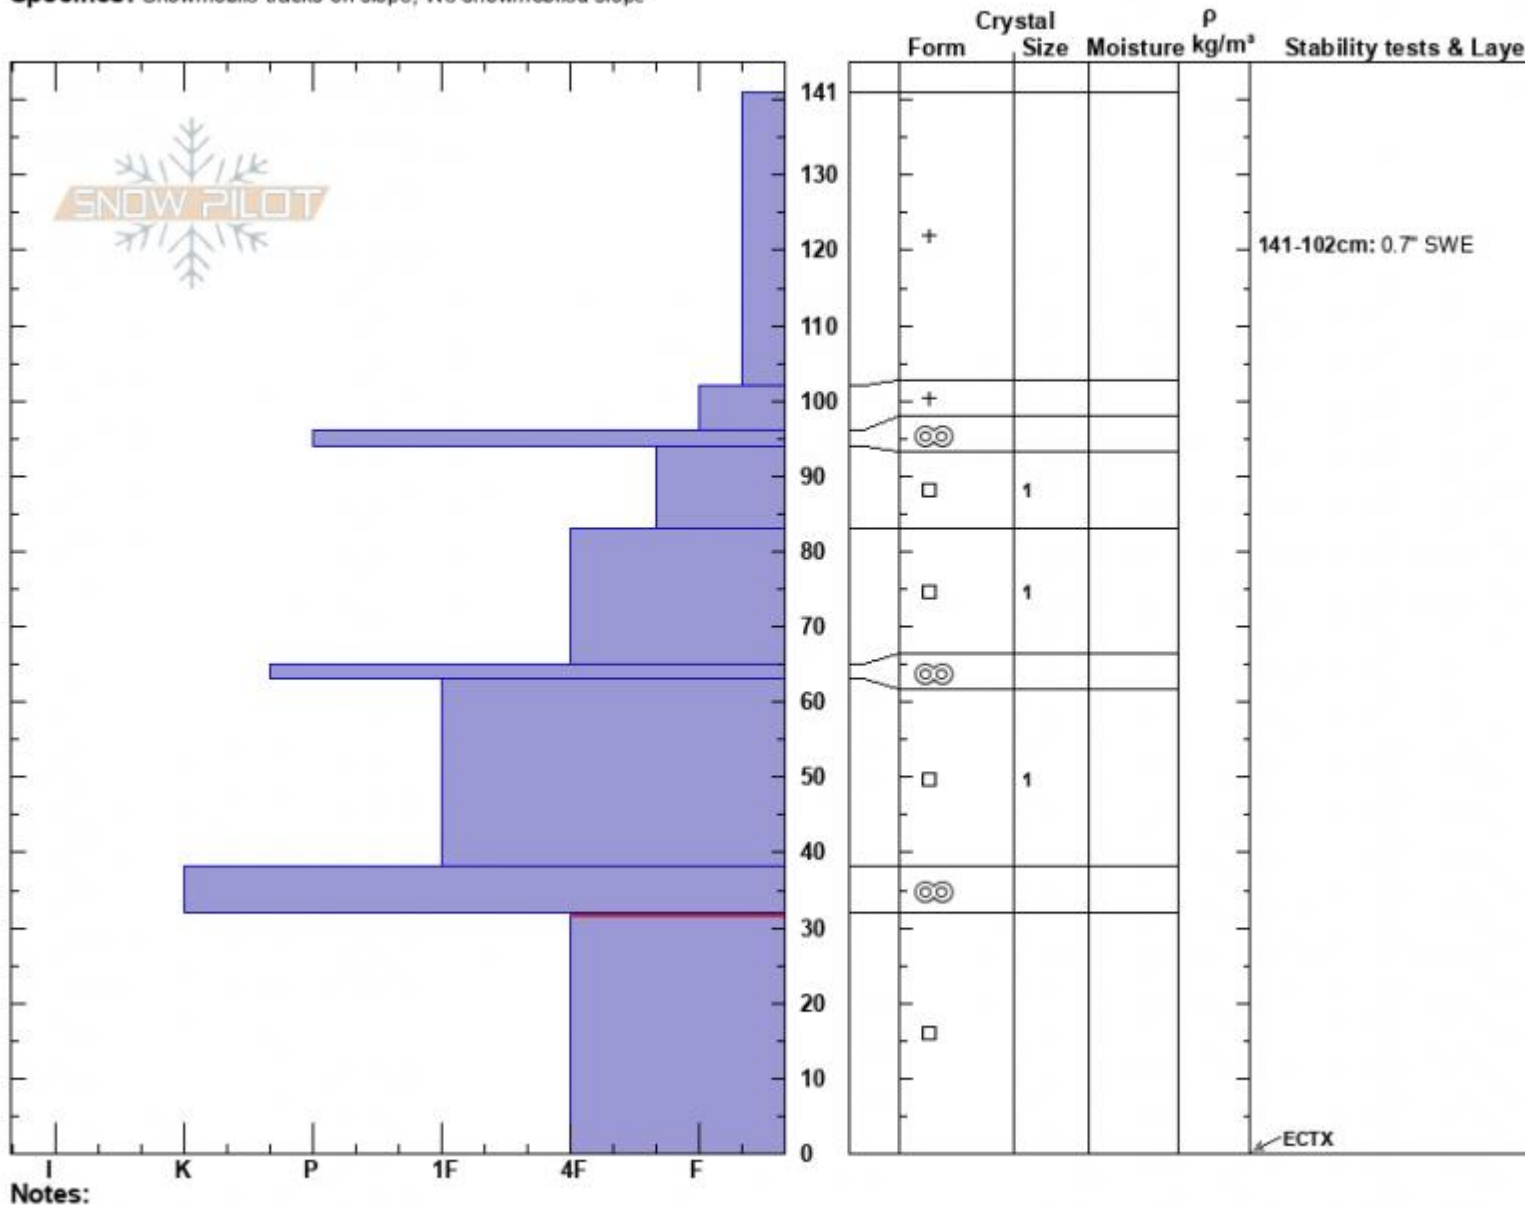

Head of Hellroaring S  
 Centennial Range  
 ID  
 Elevation: 8800 ft  
 Aspect: 160°  
 Specifics: Snowmobile tracks on slope; We snowmobiled slope

Ian Hoyer  
 01/07/2024 - 12:00pm  
 Co-ord: 44.55126N, -111.47332W  
 Slope Angle: 20°  
 Wind Loading: no

Stability: Fair  
 Air Temperature:  
 Sky Cover: OVC  
 Precipitation: S1  
 Wind: Calm

HS:141 Layer Notes:  
 PF:100 141-102cm: 0.7" SWE  
 32-0cm: Problematic layer

Advisory Region  
 Island Park  
 Longitude  
 -111.48W  
 Latitude  
 44.55N  
 Island Park, 2024-01-07