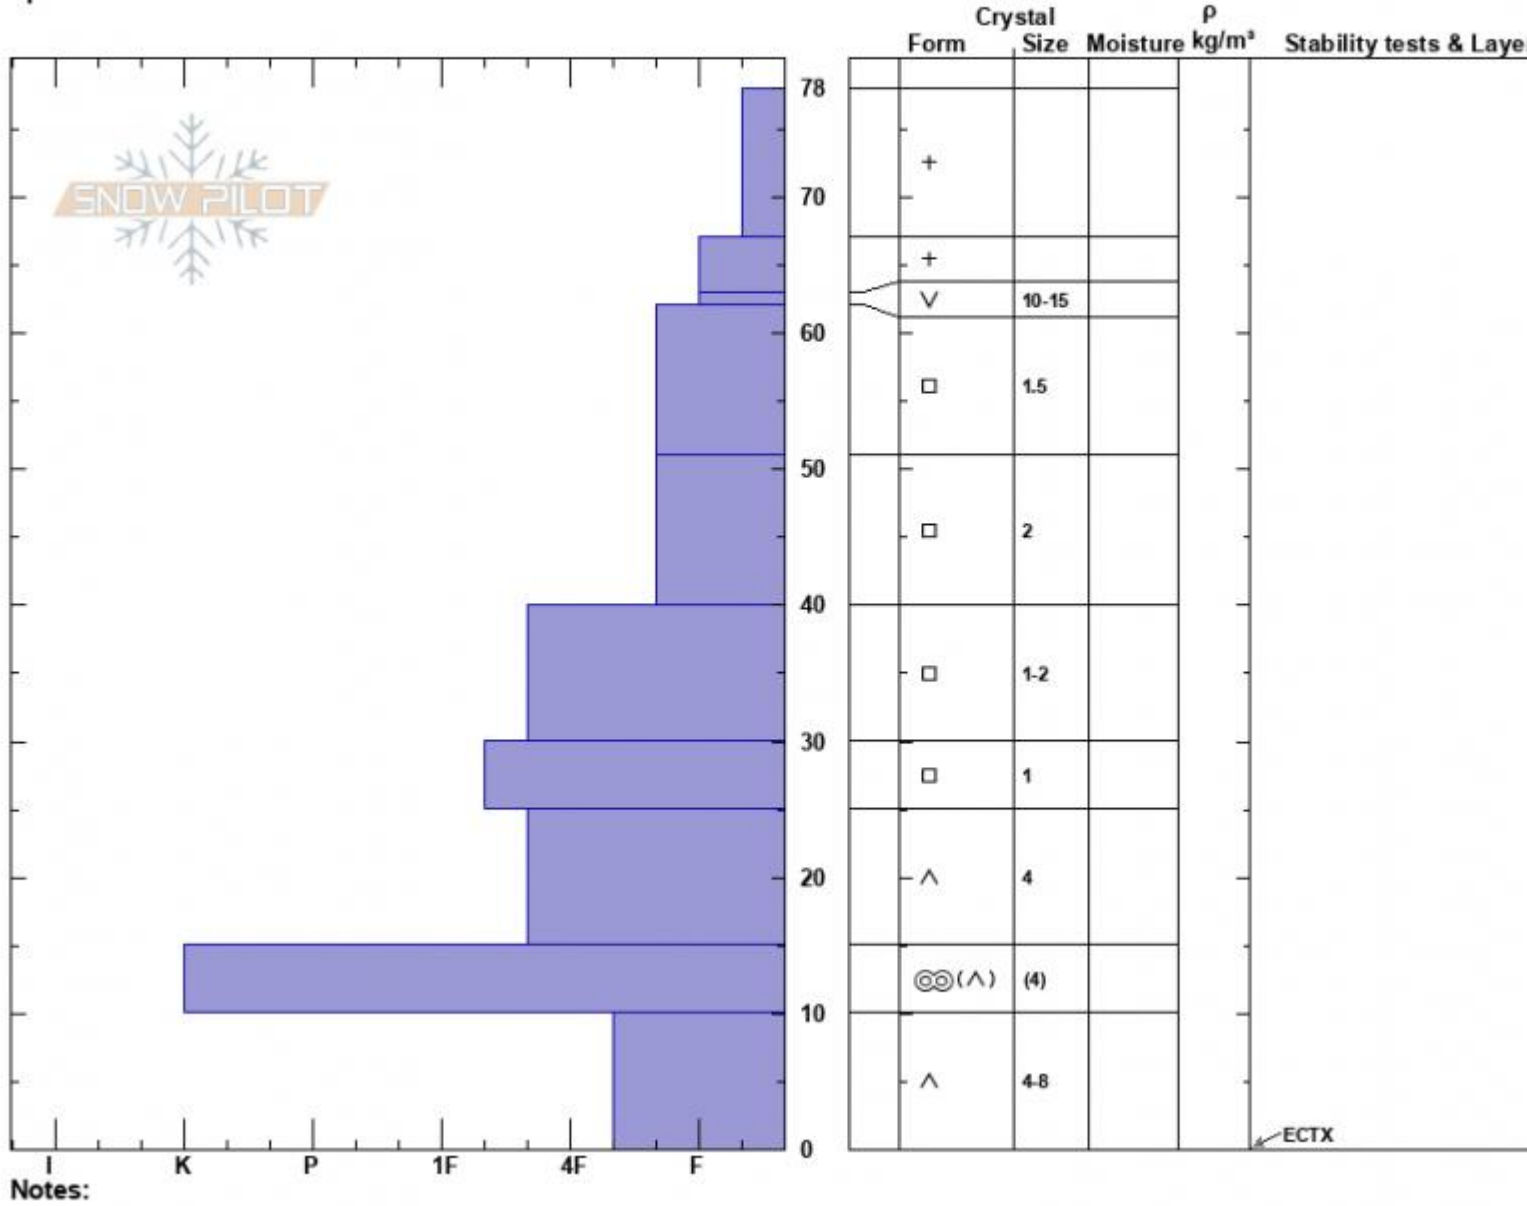

Lazy Susan  
 Bridger Range  
 MT  
 Elevation: 8470 ft  
 Aspect: 77°  
 Specifics:

Zach Peterson  
 01/07/2024 - 12:00pm  
 Co-ord: 44.82683N, -110.93189W  
 Slope Angle: 18°  
 Wind Loading: no

Stability: Good  
 Air Temperature:  
 Sky Cover: OVC  
 Precipitation: S2  
 Wind: W Calm

HS:78  
 PF:65  
 Layer Notes:  
 63-62cm:Problematic layer

Advisory Region  
 Bridger Range  
 Longitude  
 -110.93W  
 Latitude  
 45.83N  
 Bridger Range, 2024-01-07