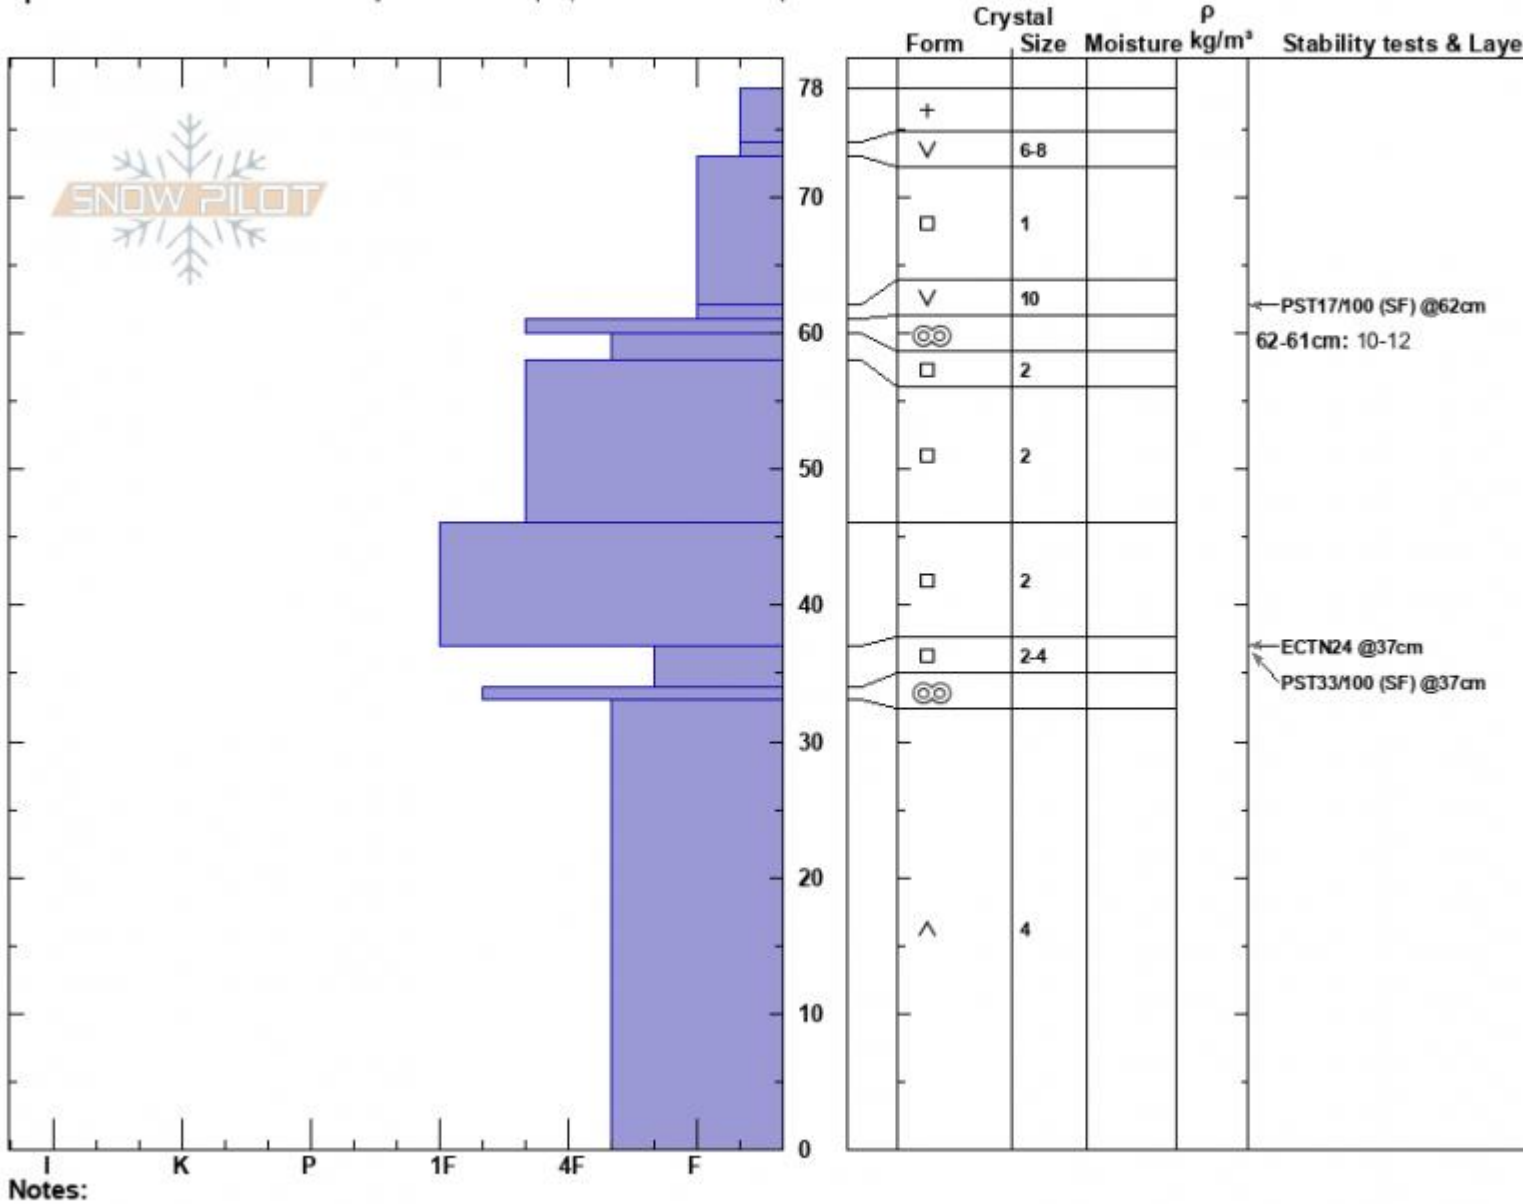

1st Yellow Mule  
 Madison Range-N  
 MT  
 Elevation: 9400 ft  
 Aspect: 333°  
 Specifics: Recent avalanche activity on different slopes; We snowmobiled slope

Zach Peterson  
 01/06/2024 - 11:00am  
 Co-ord: 45.17381N, -111.39343W  
 Slope Angle: 12°  
 Wind Loading: previous

Stability: Good  
 Air Temperature:  
 Sky Cover: OVC  
 Precipitation: NO  
 Wind: SW Calm

HS:78  
 Layer Notes:  
 62-61cm: 10-12  
 37-34cm: Problematic layer

Advisory Region  
 Northern Madison  
 Longitude  
 -111.38W  
 Latitude  
 45.17N  
 Northern Madison, 2024-01-06