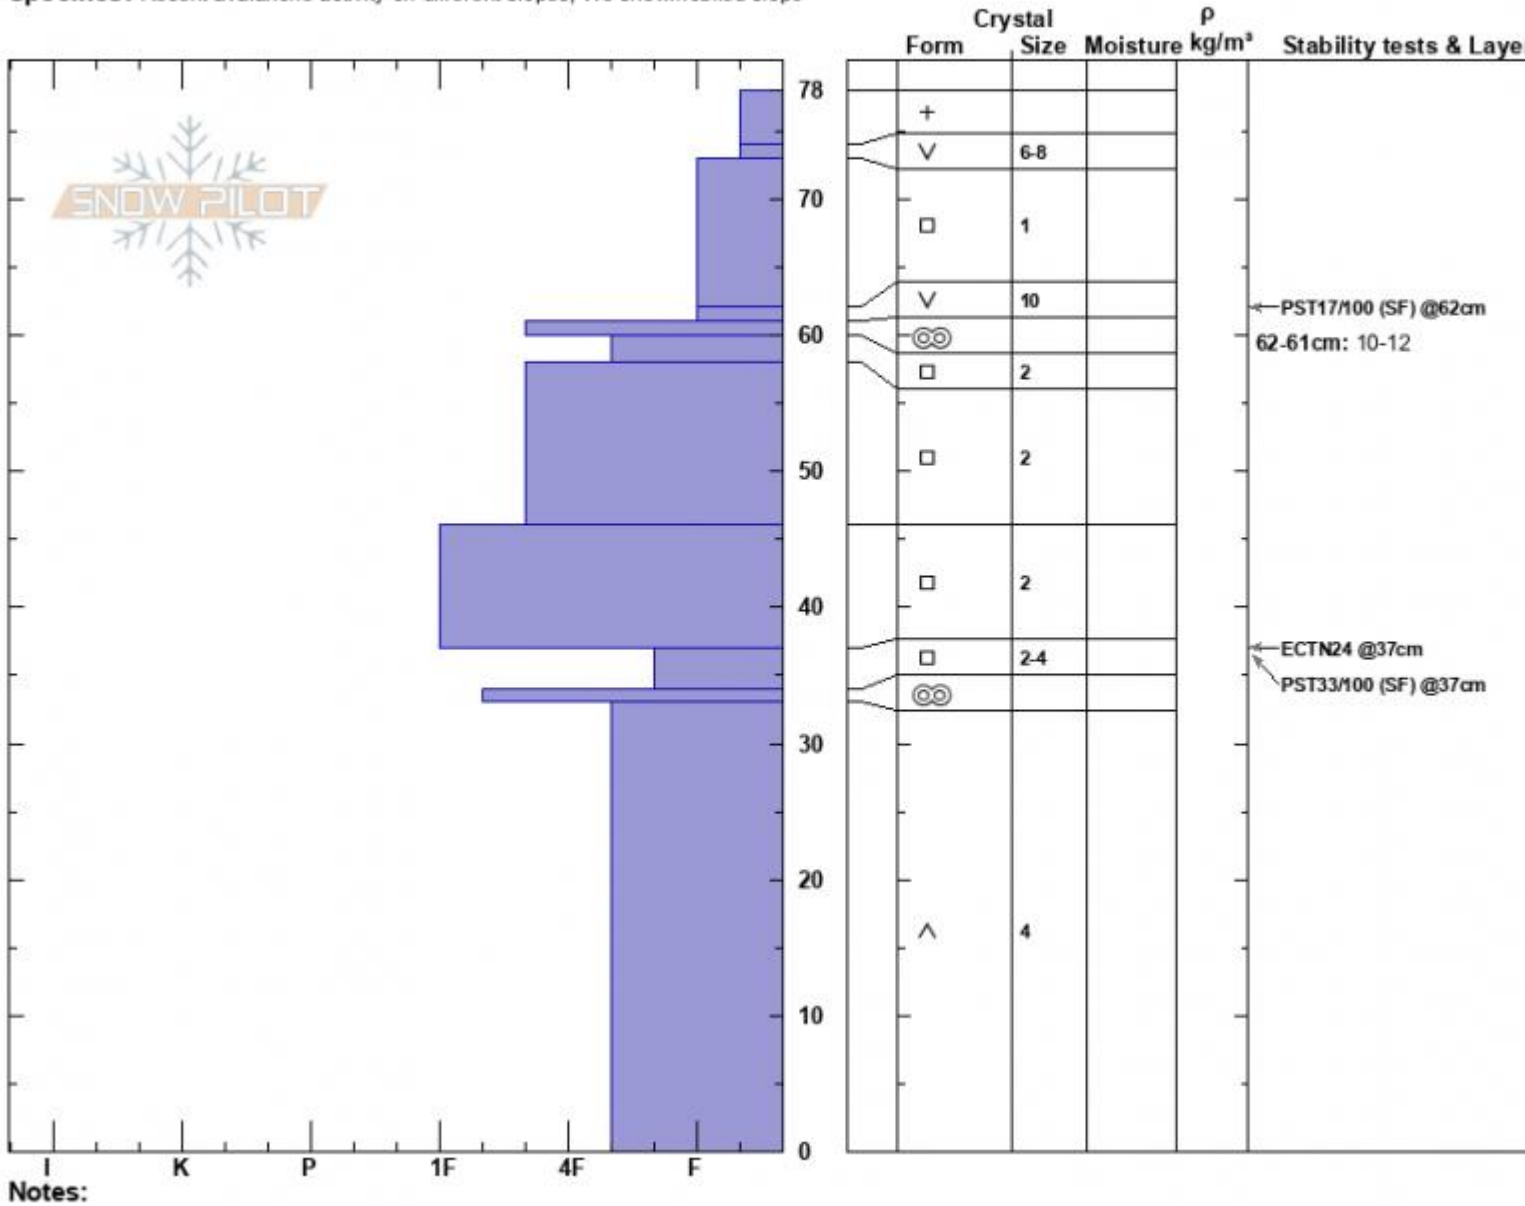

1st Yellow Mule
 Madison Range-N
 MT
 Elevation: 9400 ft
 Aspect: 333°
 Specifics: Recent avalanche activity on different slopes; We snowmobiled slope

Zach Peterson
 01/06/2024 - 11:00am
 Co-ord: 45.17381N, -111.39343W
 Slope Angle: 12°
 Wind Loading: previous

Stability: Good
 Air Temperature:
 Sky Cover: OVC
 Precipitation: NO
 Wind: SW Calm

HS:78
 Layer Notes:
 62-61cm: 10-12
 37-34cm: Problematic layer

Notes:
 Advisory Region
 Northern Madison
 Longitude
 -111.38W
 Latitude
 45.17N
 Northern Madison, 2024-01-06