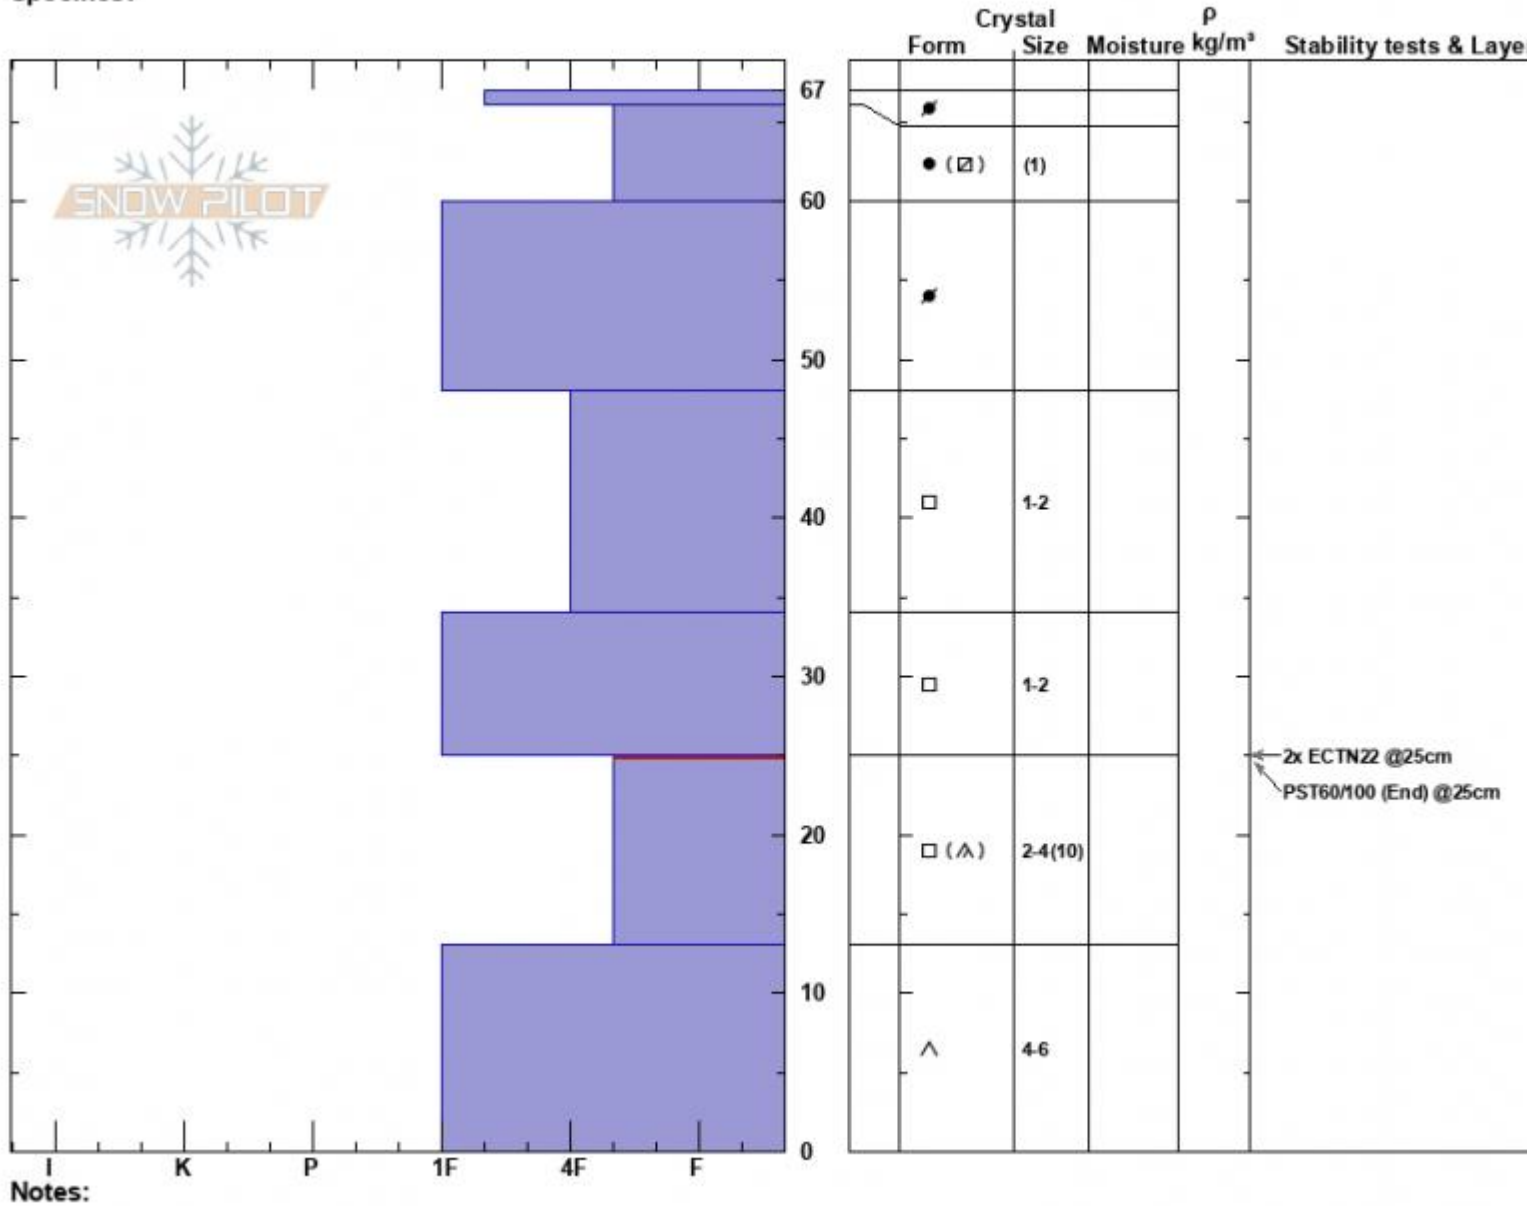

Cedar Shoulder  
 Madison Range-N  
 MT  
 Elevation: 9430 ft  
 Aspect: 10°  
 Specifics:

Dave Zinn  
 01/04/2024 - 1:00pm  
 Co-ord: 45.22519N, -111.49403W  
 Slope Angle: 26°  
 Wind Loading: previous

Stability: Good  
 Air Temperature:  
 Sky Cover: OVC  
 Precipitation: S-1  
 Wind: SW Light Breeze

HS:67  
 PF:50  
 Layer Notes:  
 25-13cm:Problematic layer

Advisory Region  
 Northern Madison  
 Longitude  
 -111.51W  
 Latitude  
 45.23N  
 Northern Madison, 2024-01-04