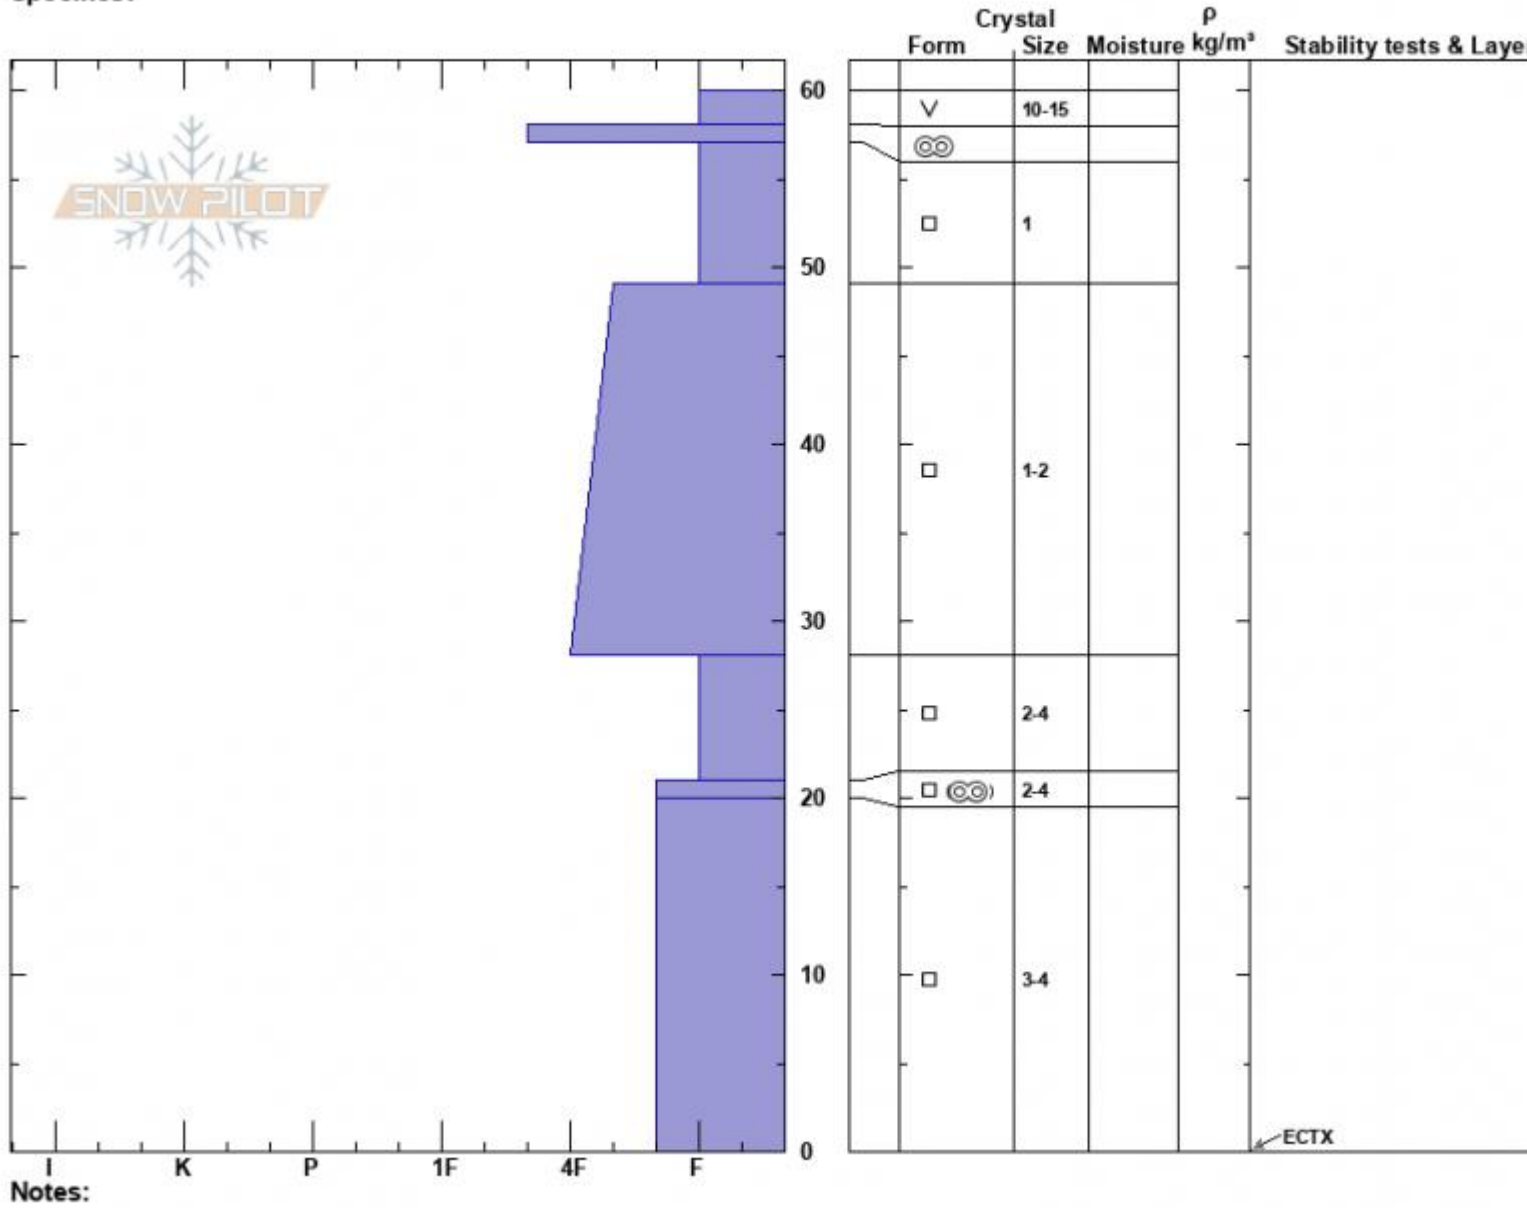

Wilderness Boundary  
 Madison Range-S  
 MT  
 Elevation: 8850 ft  
 Aspect: 250°  
 Specifics:

Zach Peterson  
 01/03/2024 - 12:00pm  
 Co-ord: 44.97676N, -111.35955W  
 Slope Angle: 26°  
 Wind Loading: no

Stability: Good  
 Air Temperature:  
 Sky Cover: FEW  
 Precipitation: NO  
 Wind: W Calm

HS:60  
 Layer Notes:  
 28-21cm: Problematic layer

Advisory Region  
 Southern Madison  
 Longitude  
 -111.27W  
 Latitude  
 45.06N  
 Southern Madison, 2024-01-03