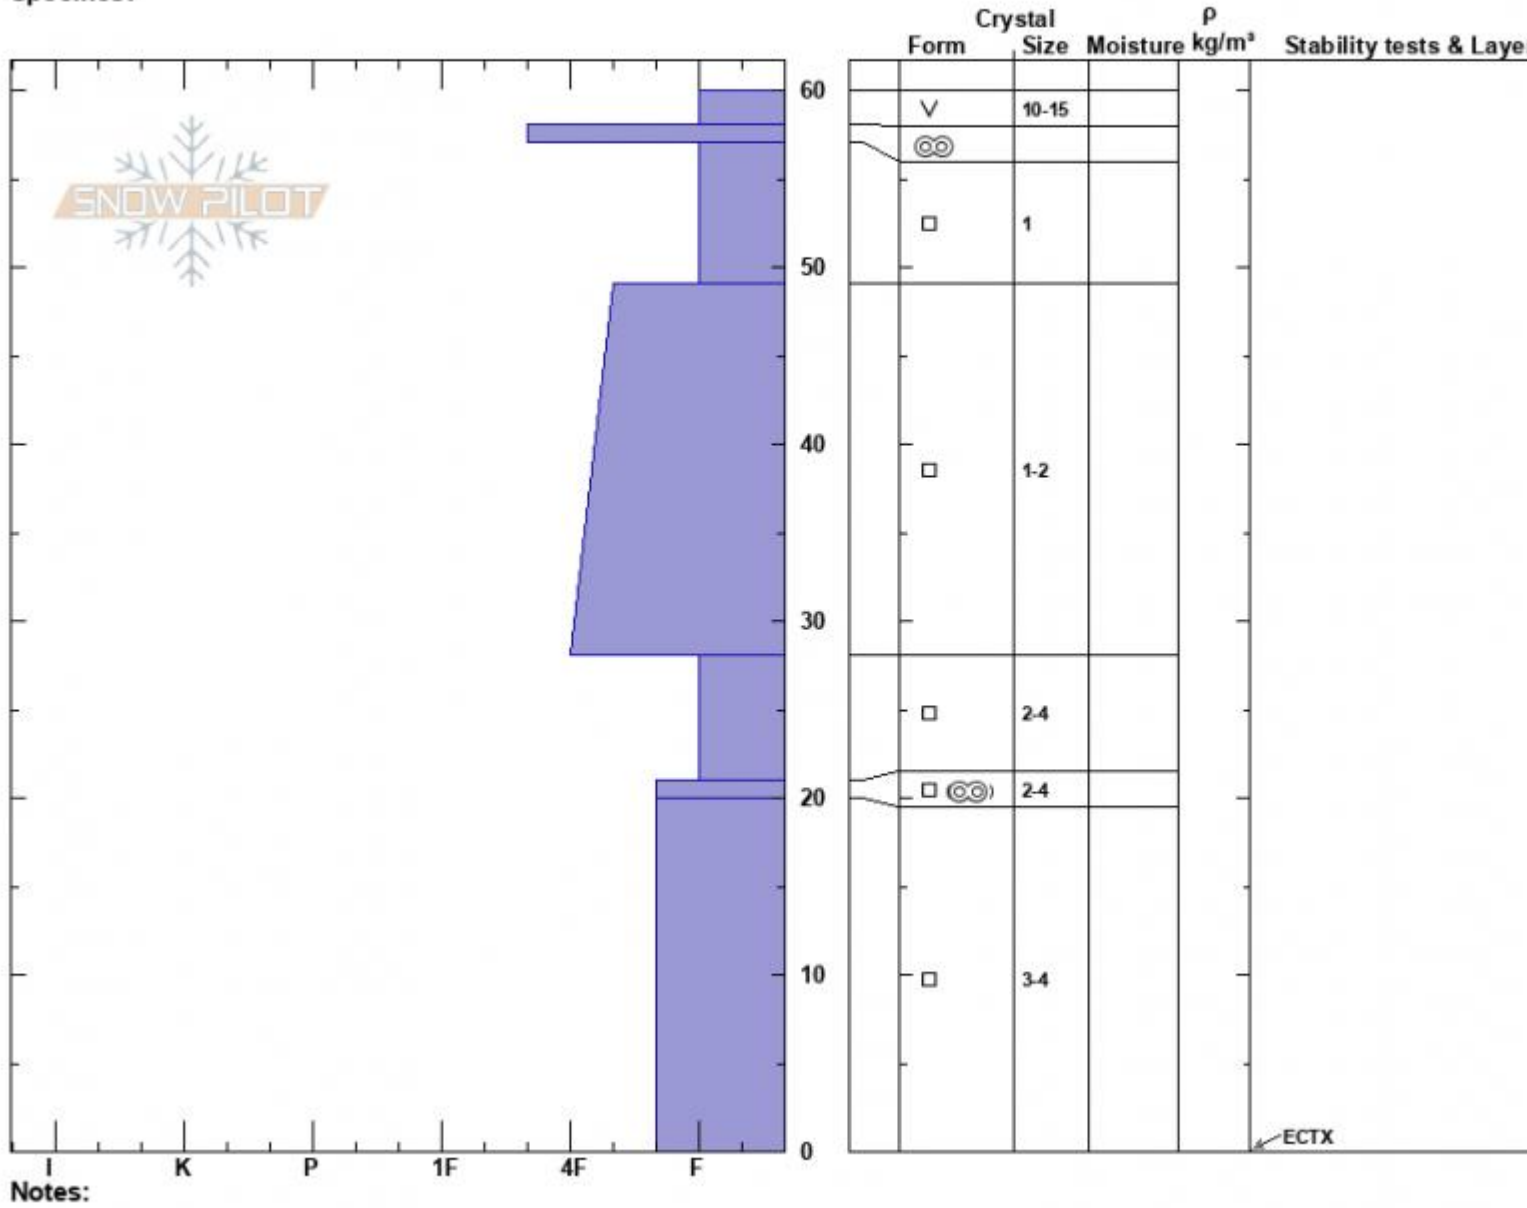

Wilderness Boundary
 Madison Range-S
 MT
 Elevation: 8850 ft
 Aspect: 250°
 Specifics:

Zach Peterson
 01/03/2024 - 12:00pm
 Co-ord: 44.97676N, -111.35955W
 Slope Angle: 26°
 Wind Loading: no

Stability: Good
 Air Temperature:
 Sky Cover: FEW
 Precipitation: NO
 Wind: W Calm

HS:60
 Layer Notes:
 28-21cm: Problematic layer

Advisory Region
 Southern Madison
 Longitude
 -111.27W
 Latitude
 45.06N
 Southern Madison, 2024-01-03