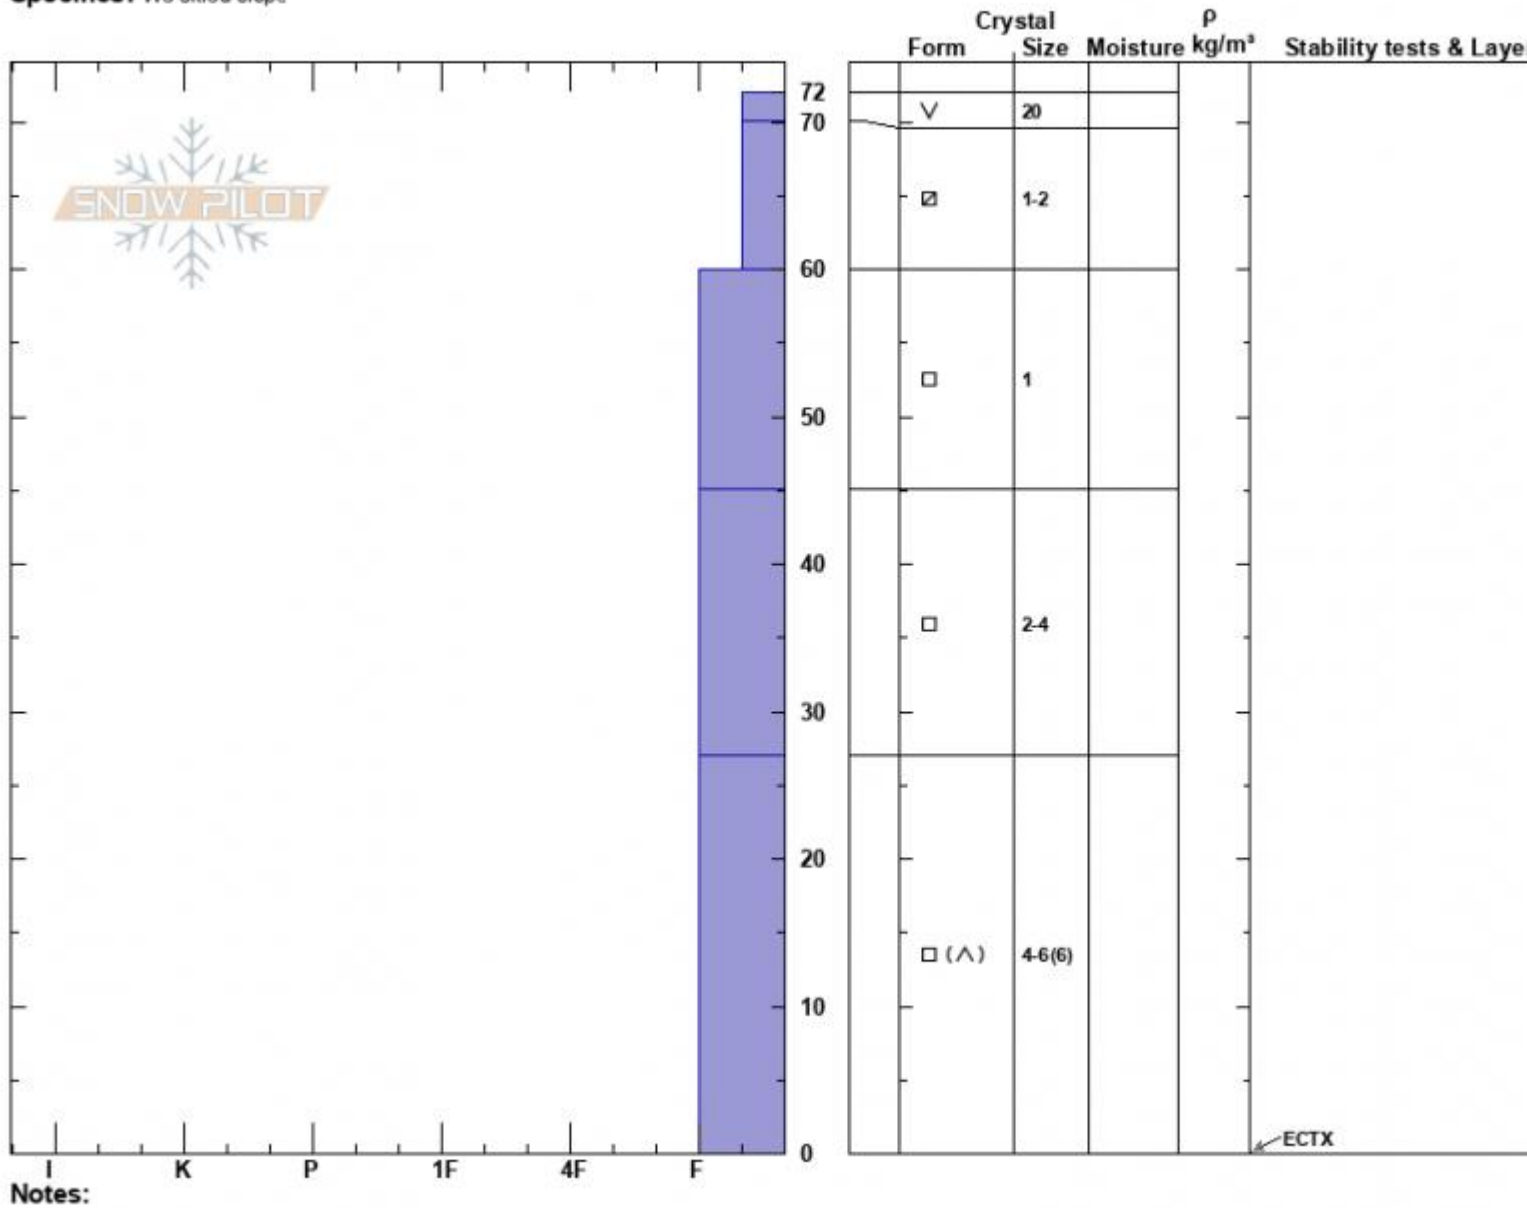

Bacon Rind Meadow
 Madison Range-S
 MT
 Elevation: 8850 ft
 Aspect: 80°
 Specifics: We skied slope

Dave Zinn
 01/02/2024 - 11:15am
 Co-ord: 44.96977N, -111.09560W
 Slope Angle: 25°
 Wind Loading: no

Stability: Very Good
 Air Temperature:
 Sky Cover: BKN
 Precipitation: NO
 Wind: Calm

HS:72
 PF:70

Layer Notes:

Notes:
 Advisory Region
 Southern Madison
 Longitude
 -111.10W
 Latitude
 44.96N
 Southern Madison, 2024-01-02