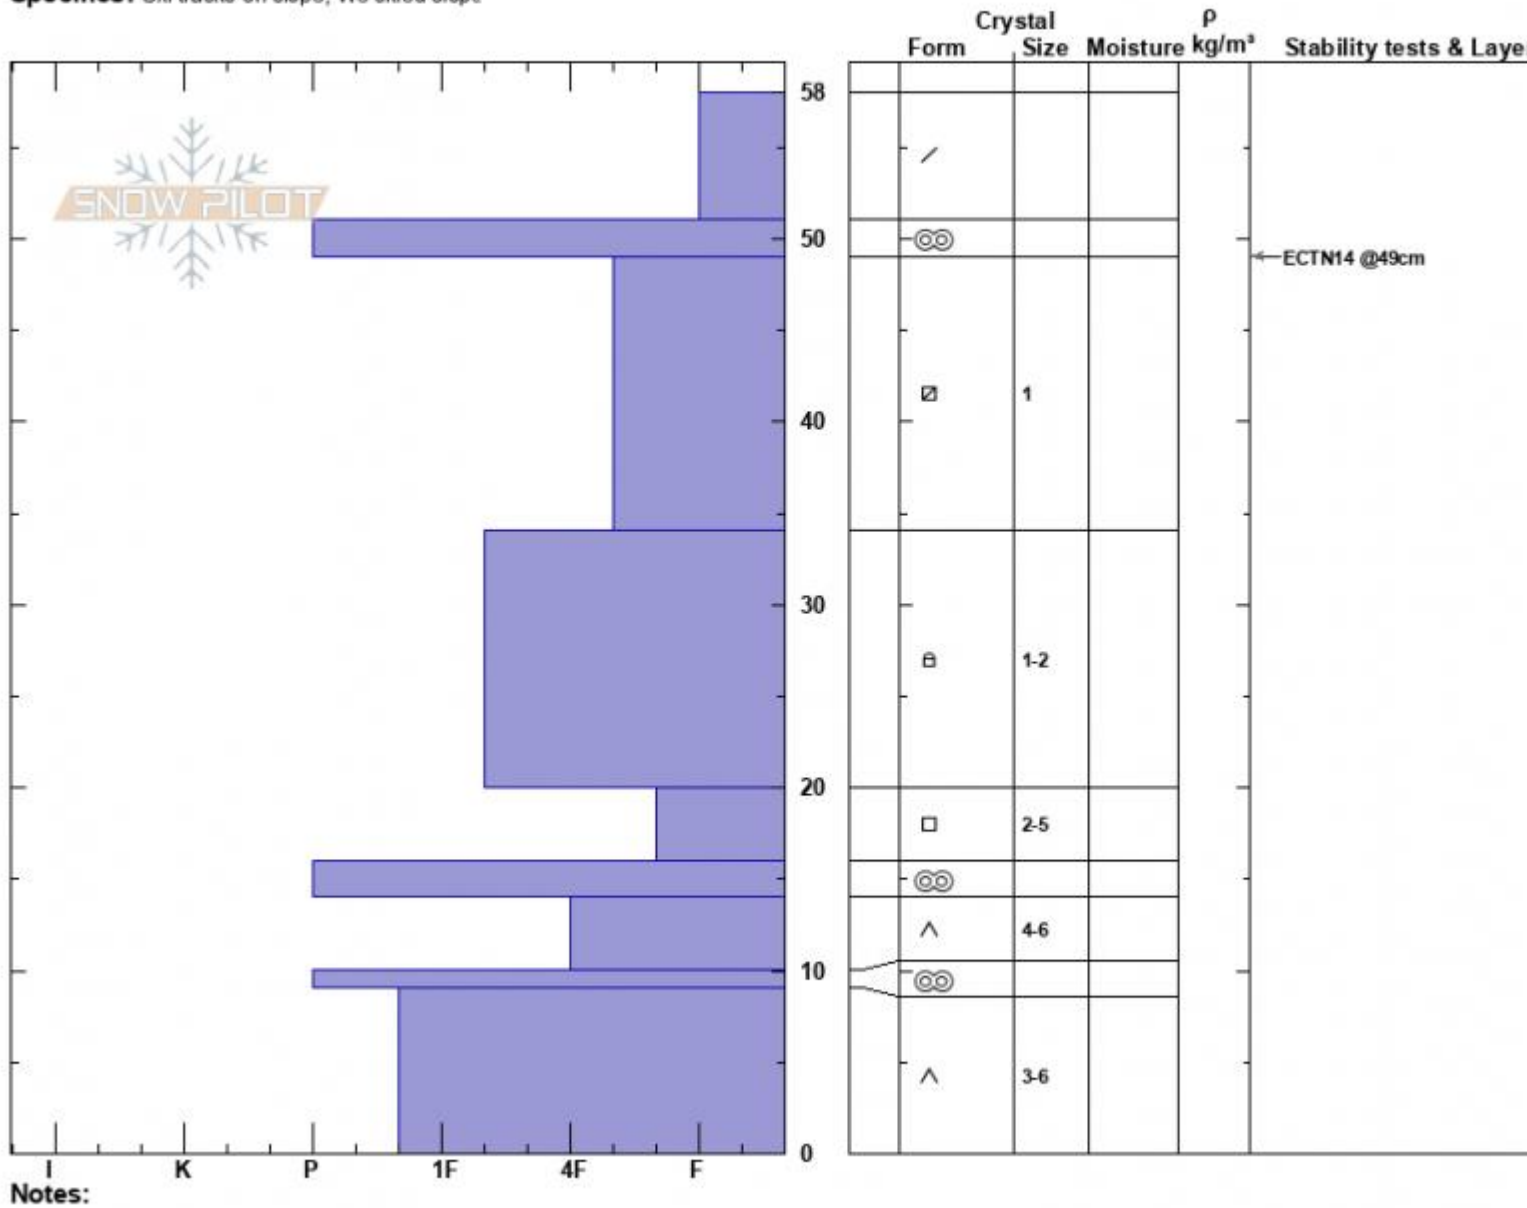

Throne East Face
 Bridger Range
 MT
 Elevation: 8000 ft
 Aspect: 100°
 Specifics: Ski tracks on slope; We skied slope

Ian Hoyer
 12/28/2023 - 11:30am
 Co-ord: 45.84400N, -110.94992W
 Slope Angle: 30°
 Wind Loading: no

Stability: Fair
 Air Temperature:
 Sky Cover: SCT
 Precipitation: NO
 Wind: S Light Breeze

HS:58
 PF:50
 PS:20
 Layer Notes:
 20-16cm: Problematic layer

Advisory Region
 Bridger Range
 Longitude
 -110.95W
 Latitude
 45.88N
 Bridger Range, 2023-12-28