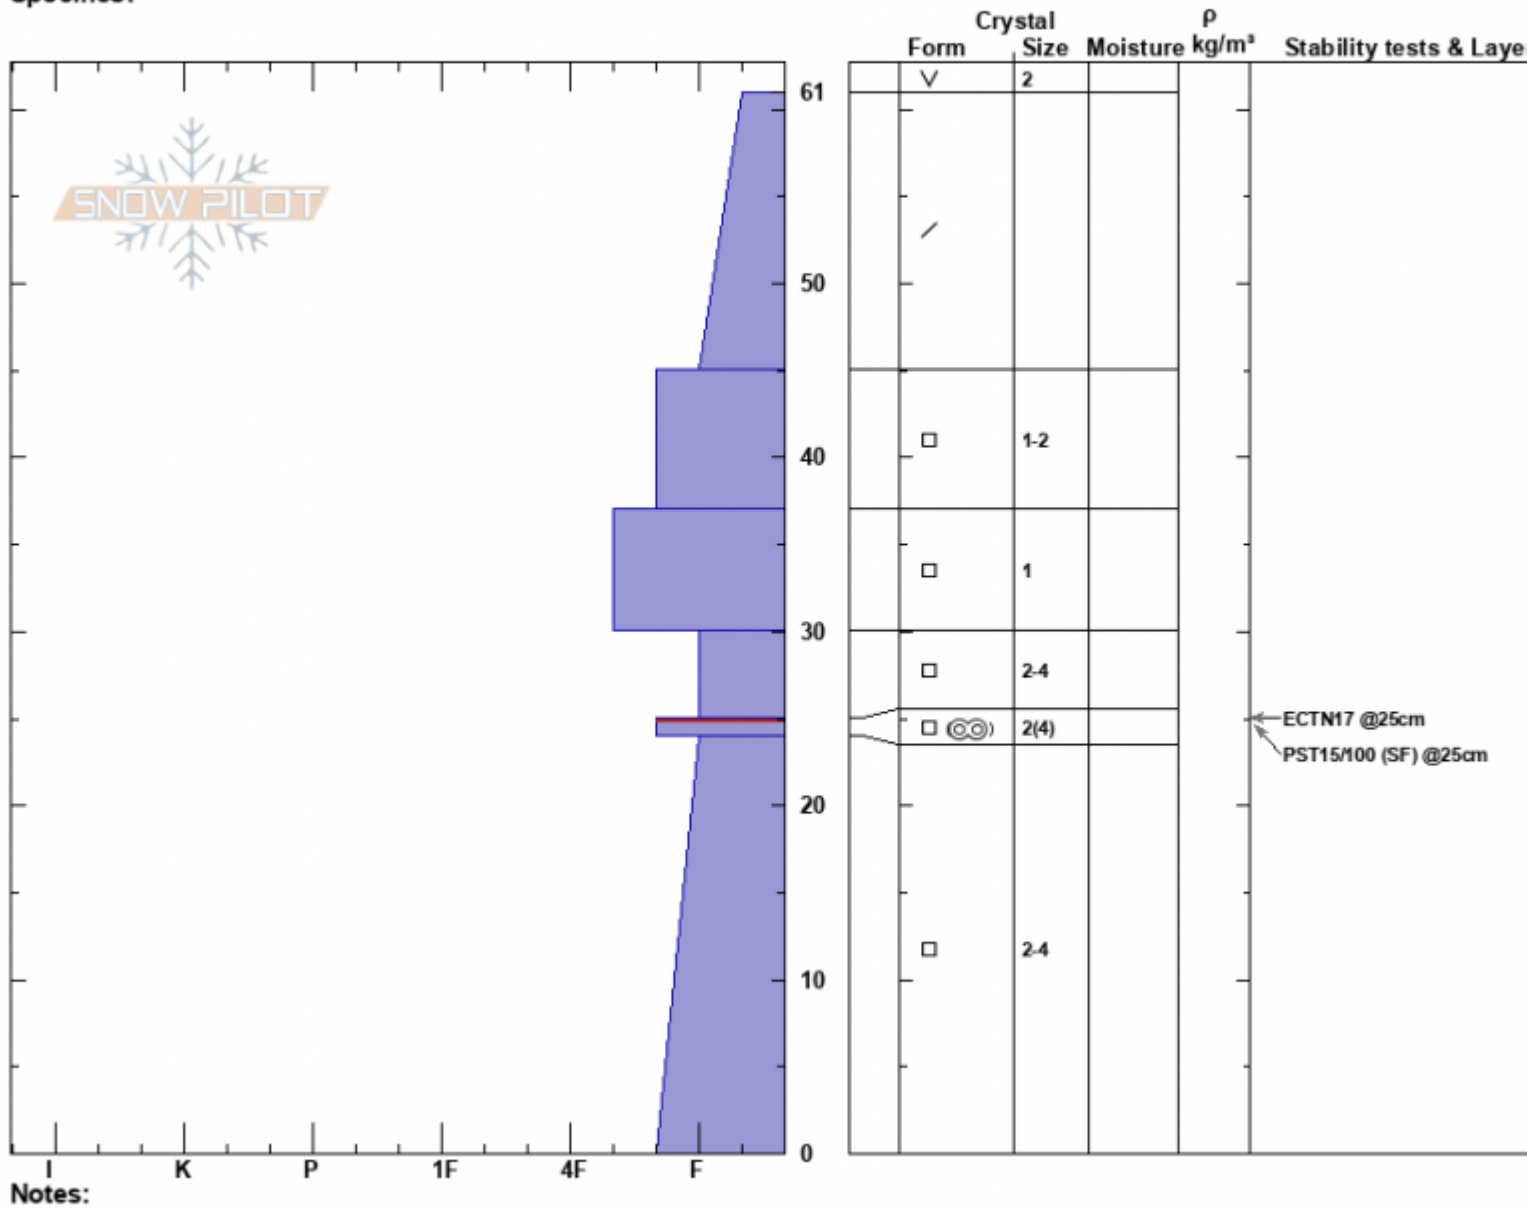

Pika Point  
 Madison Range-S  
 MT  
 Elevation: 9450 ft  
 Aspect: 120°  
 Specifics:

Doug Chabot-Admin  
 12/27/2023 - 11:15am  
 Co-ord: 44.97614N, -111.31316W  
 Slope Angle: 22°  
 Wind Loading:

Stability: Good  
 Air Temperature:  
 Sky Cover: CLR  
 Precipitation: NO  
 Wind:

HS:61  
 Layer Notes:  
 25-24cm: Problematic layer

Advisory Region  
 Southern Madison  
 Longitude  
 -111.31W  
 Latitude  
 44.97N  
 Southern Madison, 2023-12-28