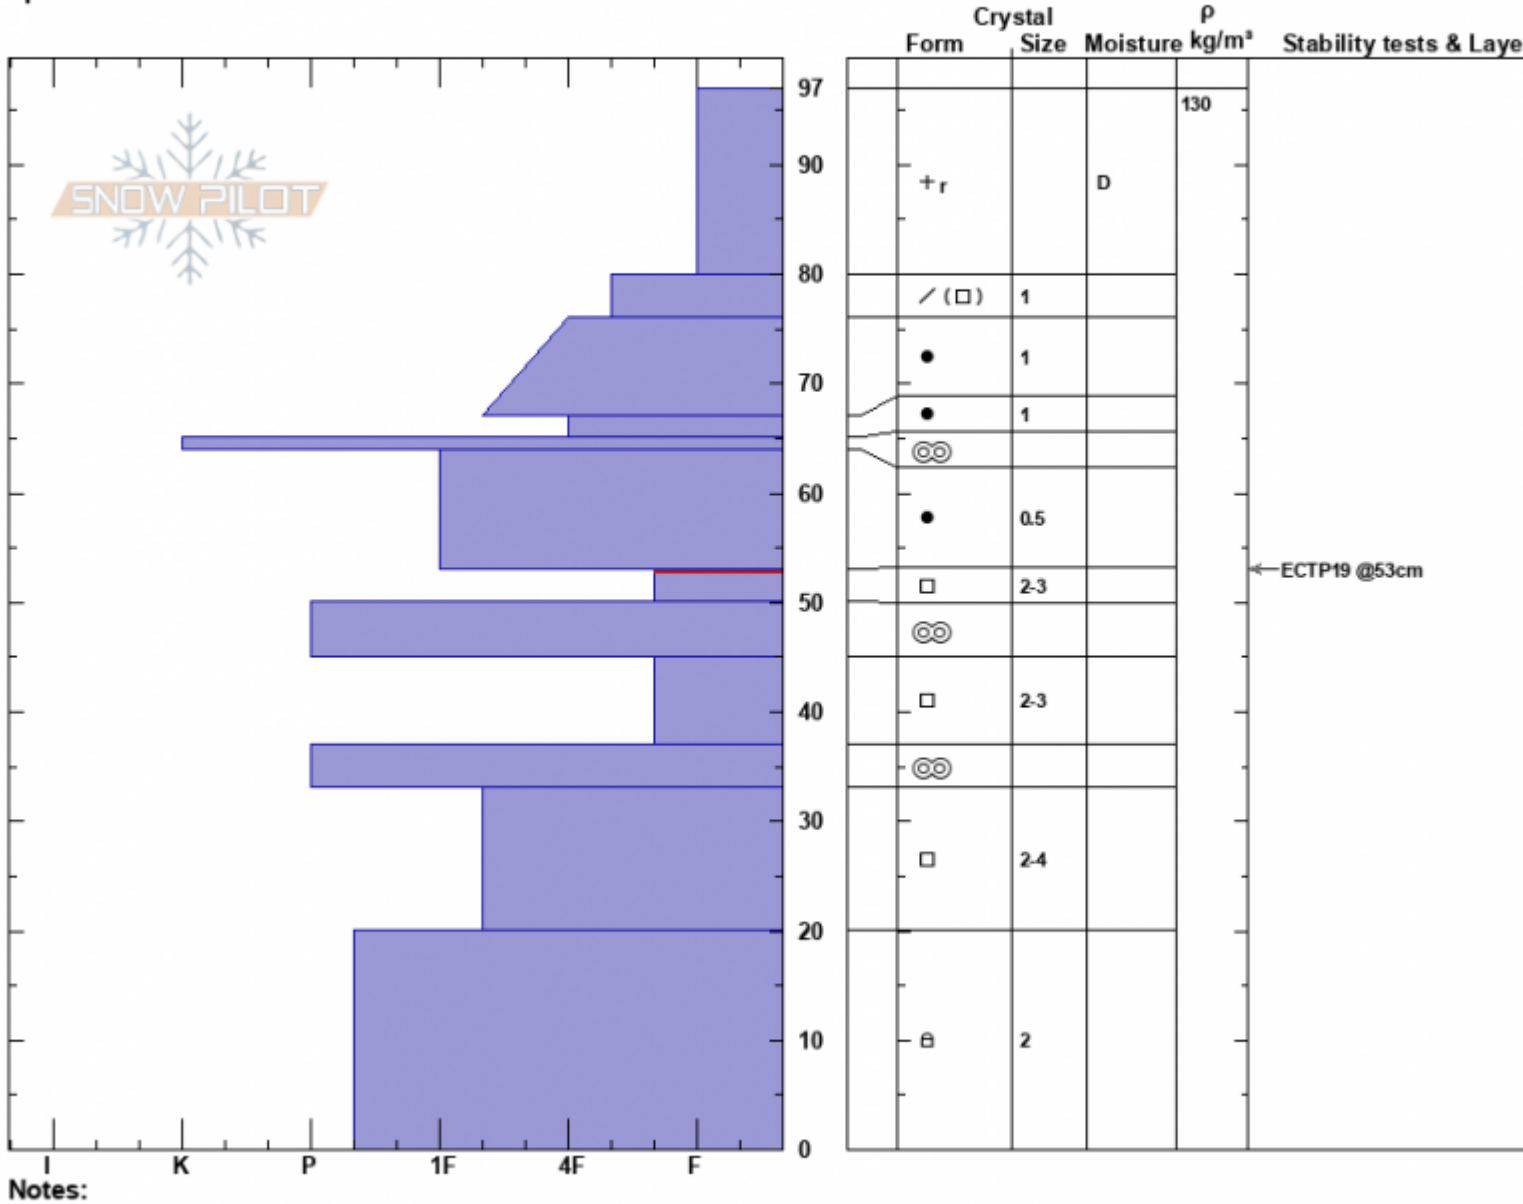

Sawtellr Rd Switchback  
 Centennial Range  
 MT  
 Elevation: 9100 ft  
 Aspect: 220°  
 Specifics:

Doug Chabot-Admin  
 12/23/2023 - 12:20pm  
 Co-ord: 44.55951N, -111.44660W  
 Slope Angle: 15°  
 Wind Loading: no

Stability: Fair  
 Air Temperature:  
 Sky Cover: OVC  
 Precipitation: S-1  
 Wind: NW Moderate

HS:97  
 Layer Notes:  
 53-50cm: Problematic layer

Advisory Region  
 Island Park  
 Longitude  
 -111.44W  
 Latitude  
 44.56N  
 Island Park, 2023-12-25