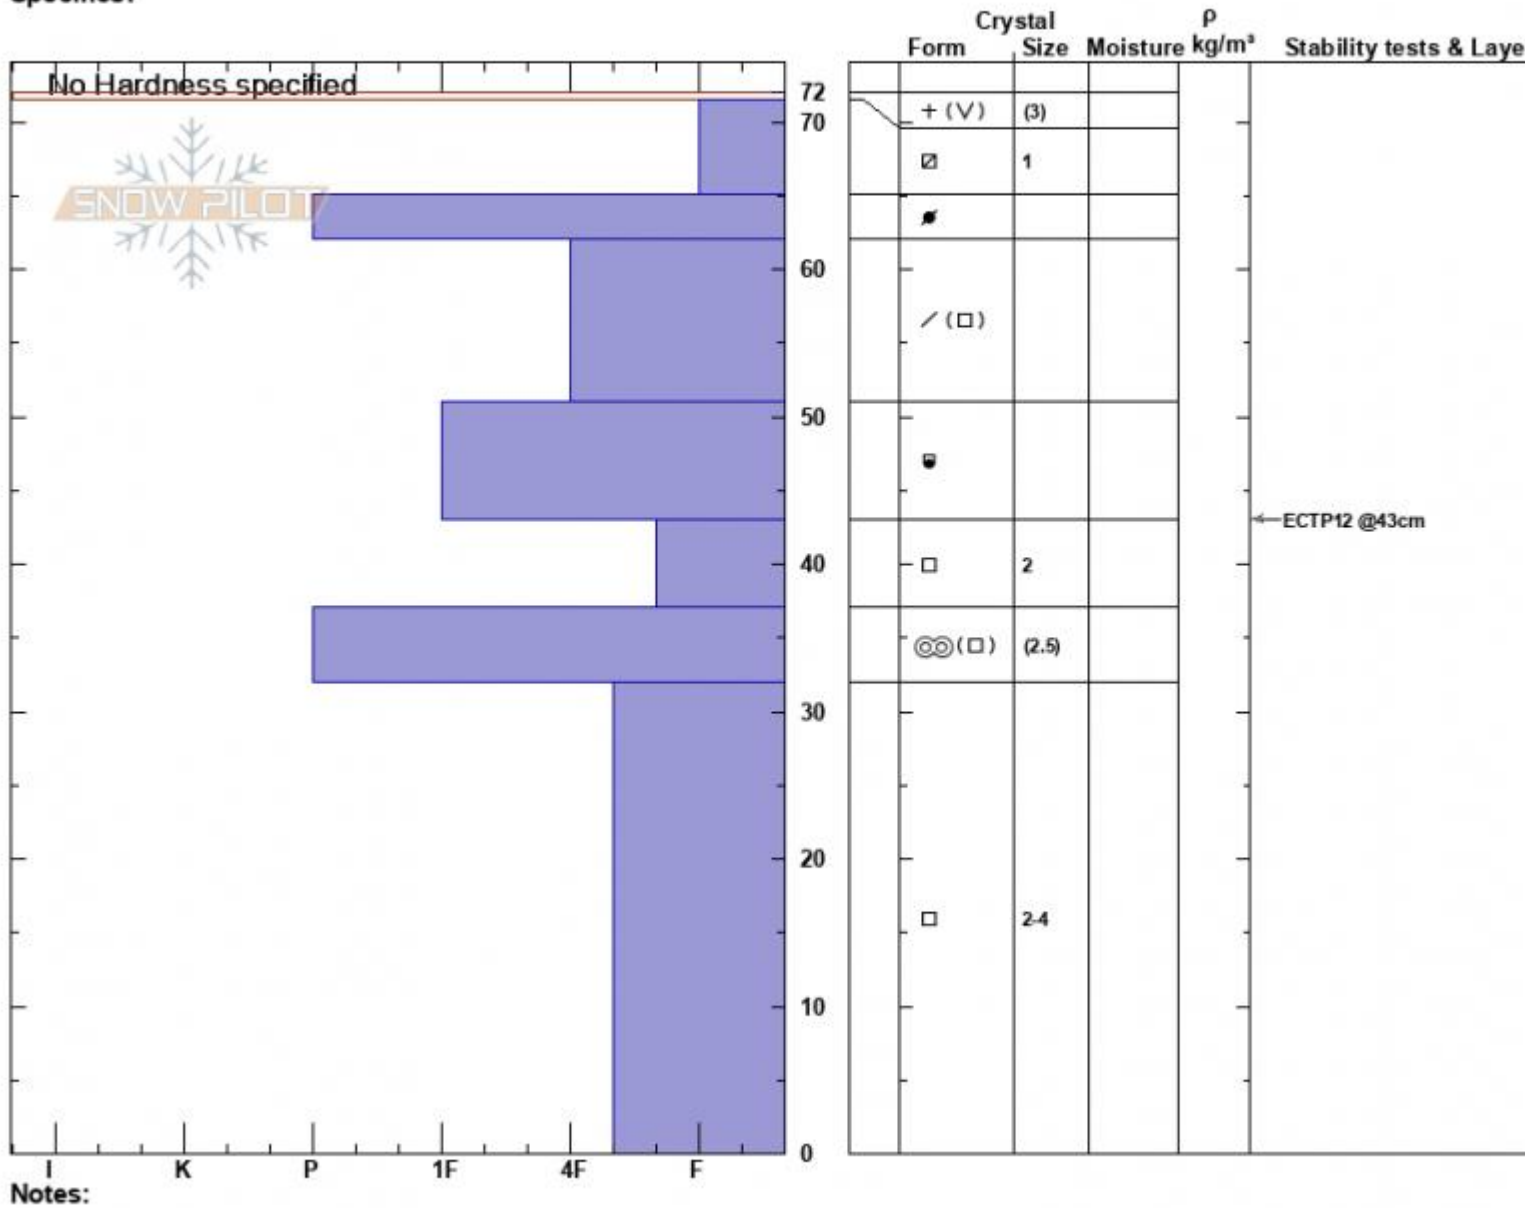

Tepee Boundary S
 Madison Range-S
 MT
 Elevation: 9600 ft
 Aspect: 171°
 Specifics:

Zach Peterson
 12/22/2023 - 1:00pm
 Co-ord: 44.91395N, -111.18864W
 Slope Angle: 15°
 Wind Loading: previous

Stability: Poor
 Air Temperature:
 Sky Cover: BKN
 Precipitation: S-1
 Wind: SW Moderate

HS:72
 Layer Notes:
 43-37cm: Problematic layer

Notes:
 Advisory Region
 Southern Madison
 Longitude
 -111.19W
 Latitude
 44.90N
 Southern Madison, 2023-12-22