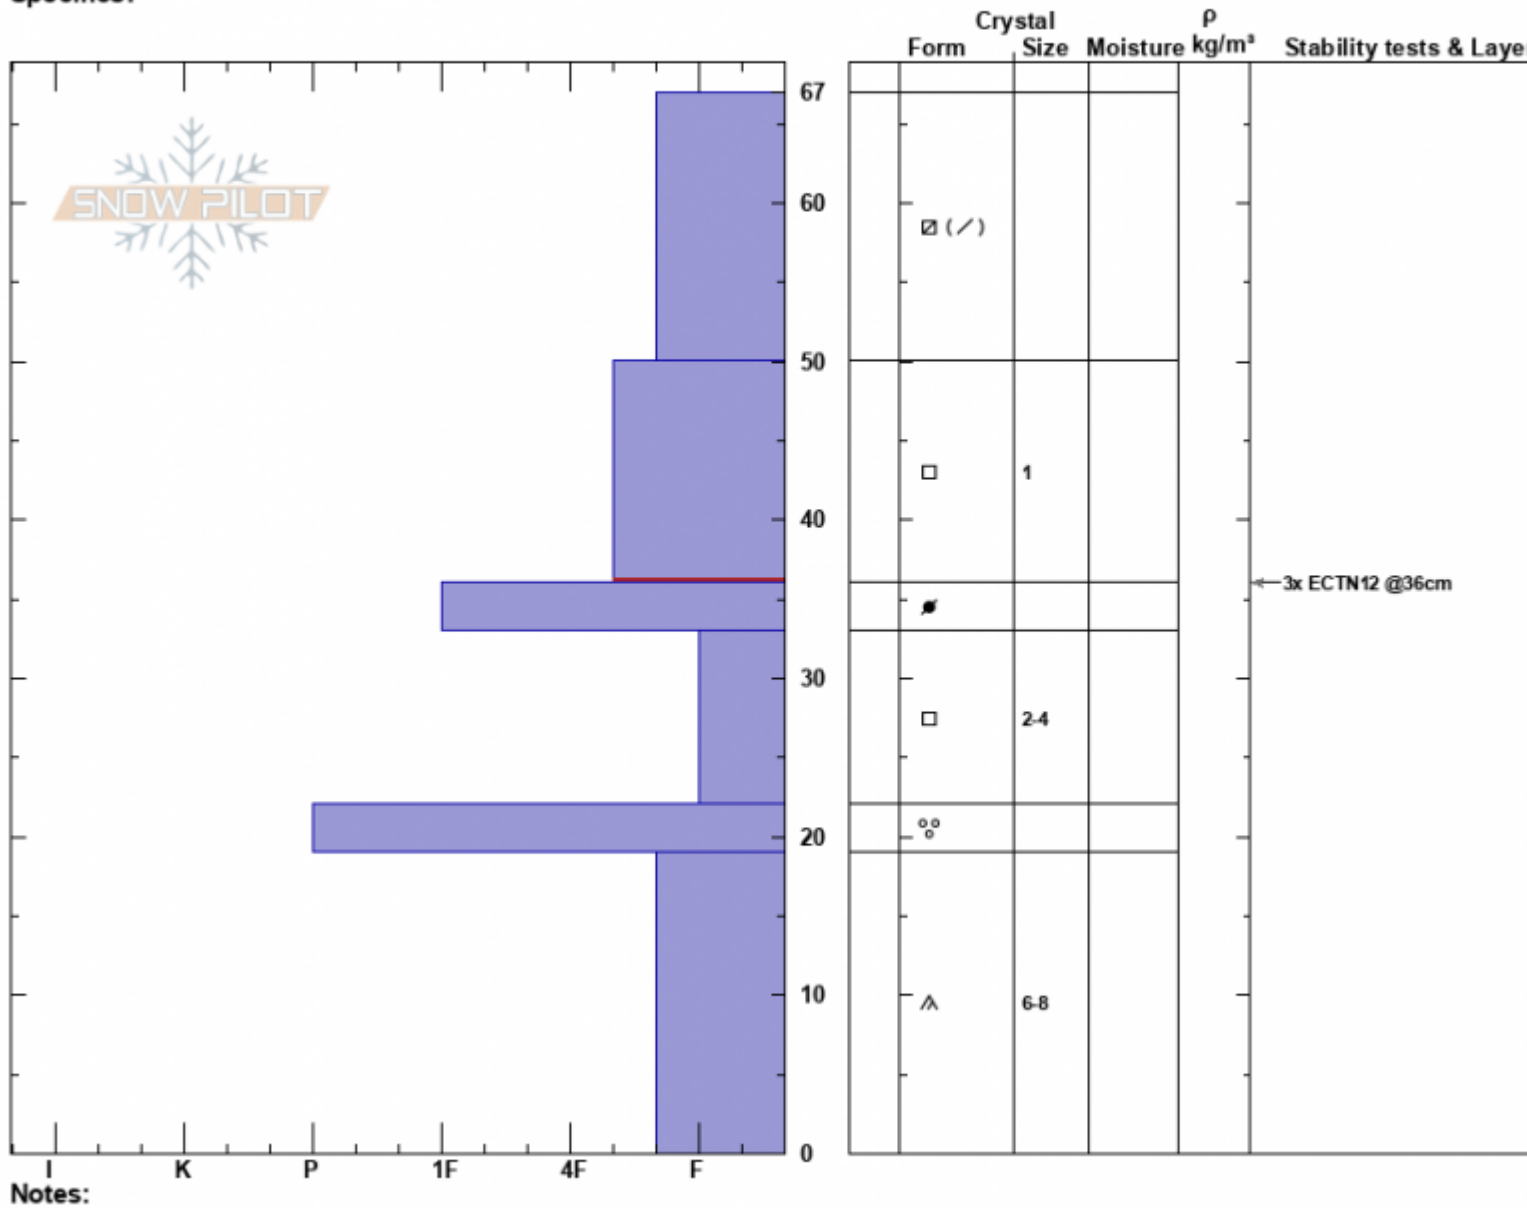

N. side of Ramp
 Bridger Range
 MT
 Elevation: 8300 ft
 Aspect: 355°
 Specifics:

Doug Chabot-Admin
 12/19/2023 - 12:22pm
 Co-ord: 45.82415N, -110.92945W
 Slope Angle: 36°
 Wind Loading:

Stability: Fair
 Air Temperature: -1°C
 Sky Cover: CLR
 Precipitation: NO
 Wind:

HS:67
 Layer Notes:
 50-36cm: Problematic layer

Advisory Region
 Bridger Range
 Longitude
 -110.93W
 Latitude
 45.83N
 Bridger Range, 2023-12-20