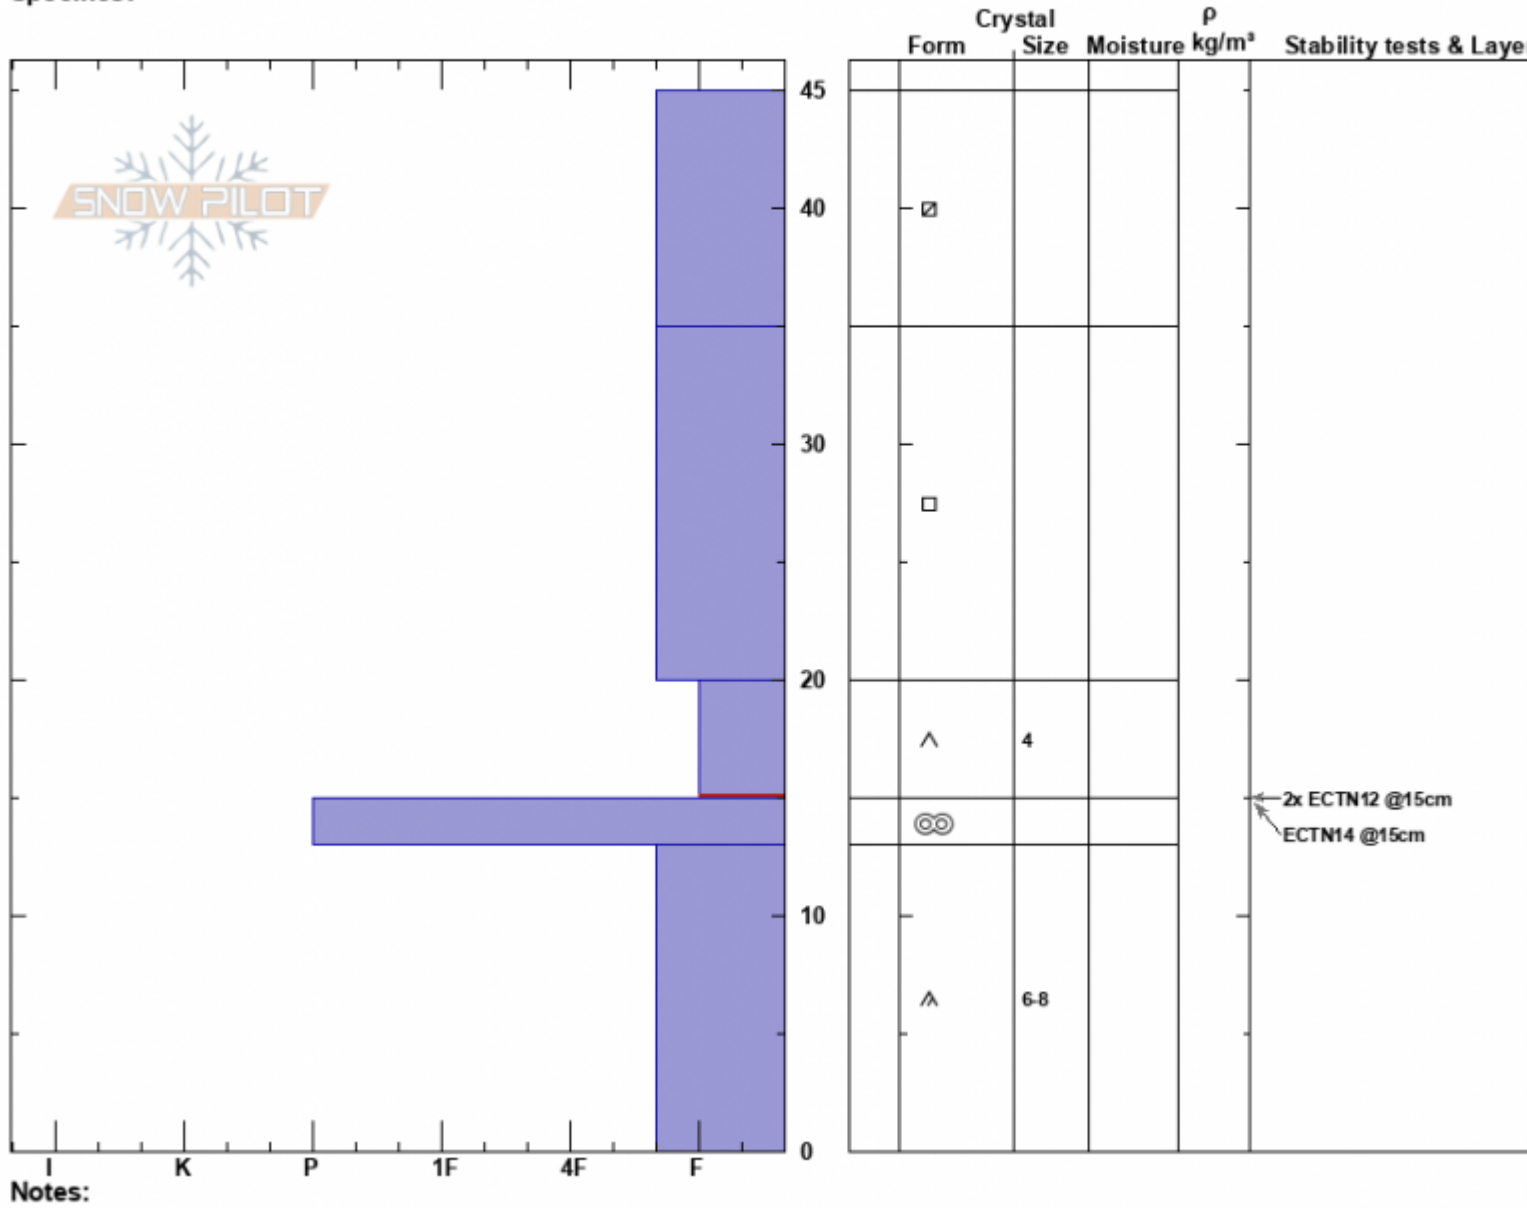

Lazy Susan  
 Bridger Range  
 MT  
 Elevation: 8500 ft  
 Aspect: 60°  
 Specifics:

Doug Chabot-Admin  
 12/19/2023 - 11:30am  
 Co-ord: 45.82334N, -110.92911W  
 Slope Angle: 27°  
 Wind Loading:

Stability: Fair  
 Air Temperature: -1°C  
 Sky Cover: CLR  
 Precipitation: NO  
 Wind:

HS:45      **Layer Notes:**  
 20-15cm: Problematic layer

Advisory Region  
 Bridger Range  
 Longitude  
 -110.93W  
 Latitude  
 45.83N  
 Bridger Range, 2023-12-20