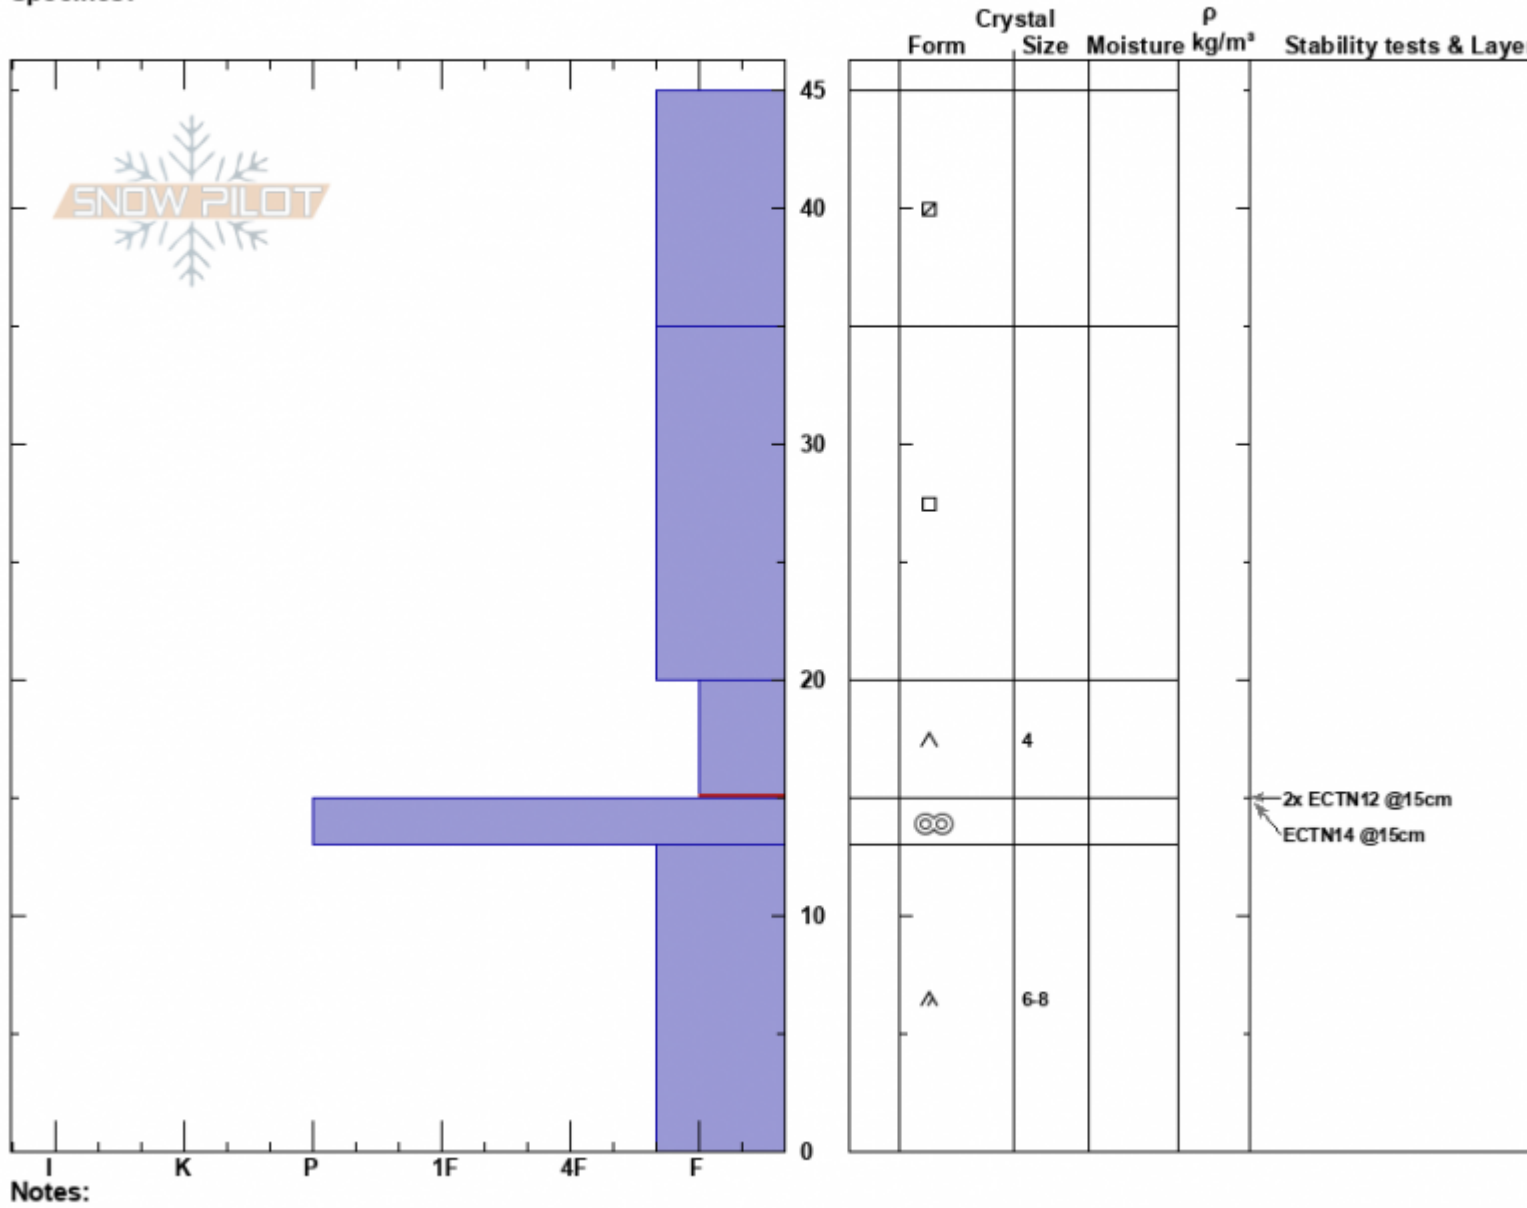

Lazy Susan
 Bridger Range
 MT
 Elevation: 8500 ft
 Aspect: 60°
 Specifics:

Doug Chabot-Admin
 12/19/2023 - 11:30am
 Co-ord: 45.82334N, -110.92911W
 Slope Angle: 27°
 Wind Loading:

Stability: Fair
 Air Temperature: -1°C
 Sky Cover: CLR
 Precipitation: NO
 Wind:

HS:45 **Layer Notes:**
 20-15cm: Problematic layer

Advisory Region
 Bridger Range
 Longitude
 -110.93W
 Latitude
 45.83N
 Bridger Range, 2023-12-20