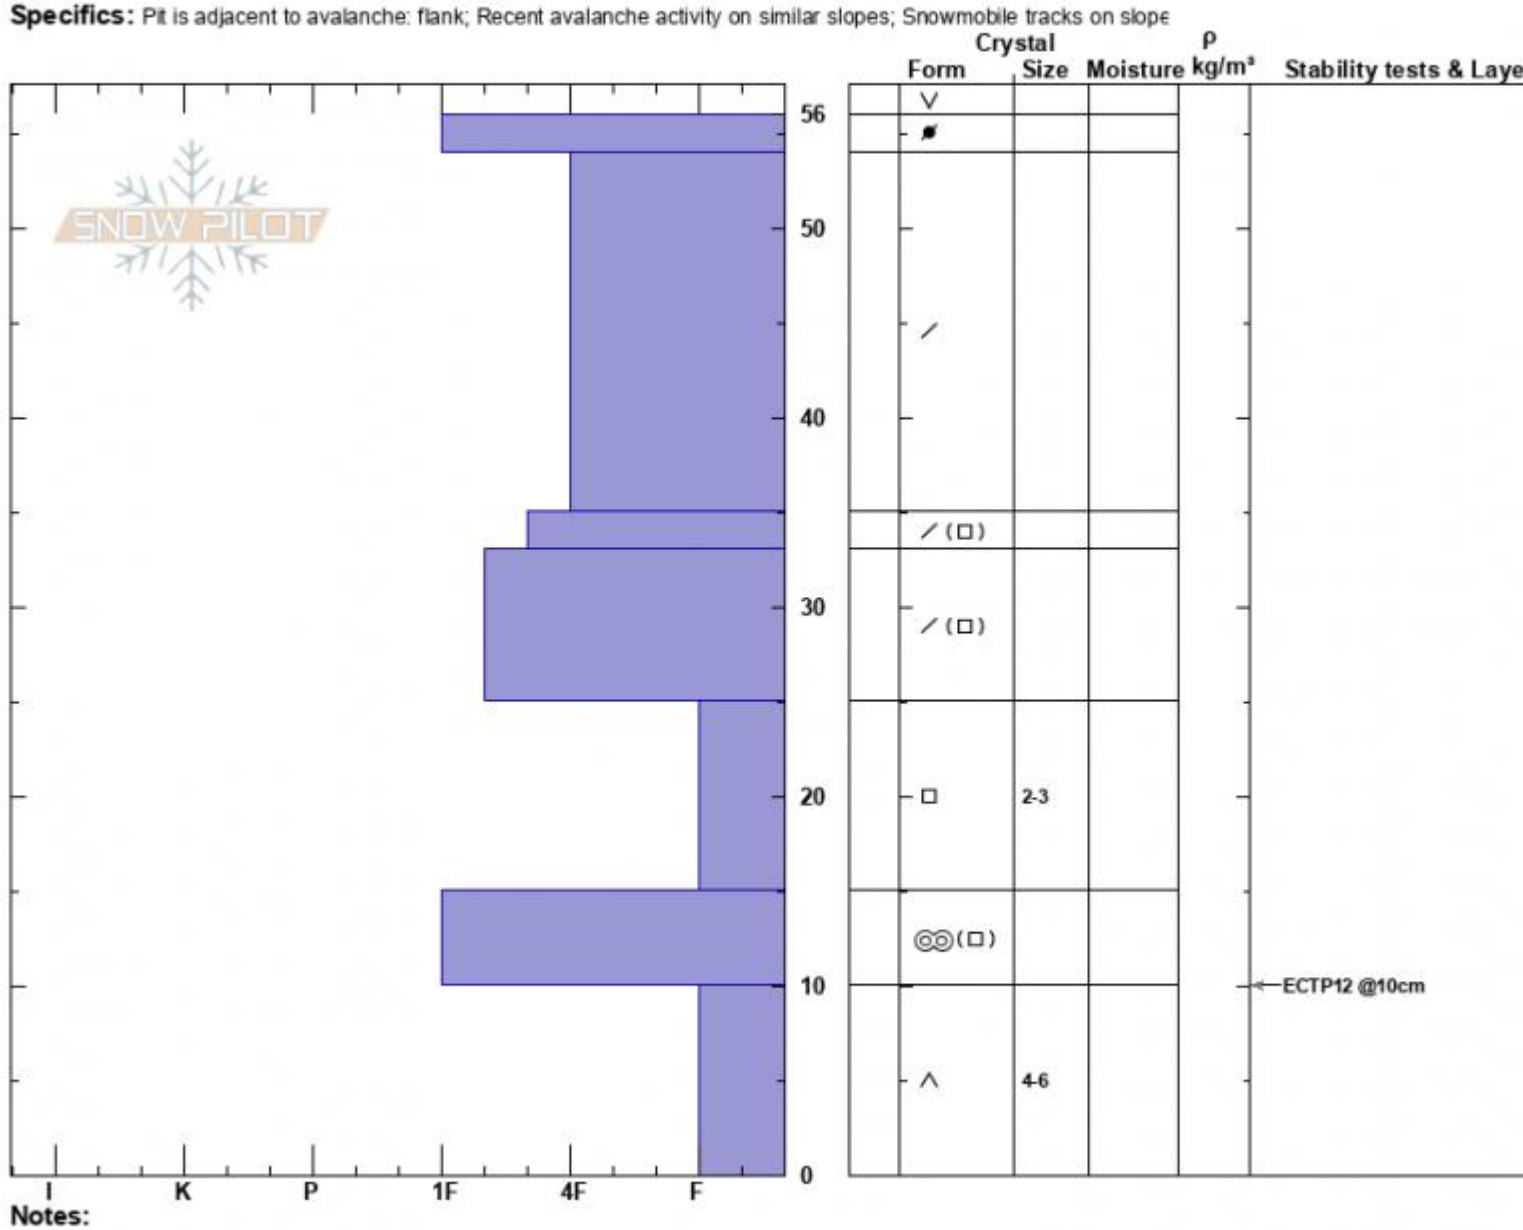

Muddy-Bear Divide
 Madison Range-N
 MT
 Elevation: 9400 ft
 Aspect: 80°
 Specifics: Pit is adjacent to avalanche: flank; Recent avalanche activity on similar slopes; Snowmobile tracks on slope

Ian Hoyer
 12/19/2023 - 12:00pm
 Co-ord: 45.18512N, -111.45623W
 Slope Angle: 34°
 Wind Loading: no

Stability: Fair
 Air Temperature:
 Sky Cover: BKN
 Precipitation: NO
 Wind: Calm

HS:56
 PF:55
 Layer Notes:
 25-15cm: Problematic layer

Advisory Region
 Northern Madison
 Longitude
 -111.38W
 Latitude
 45.17N