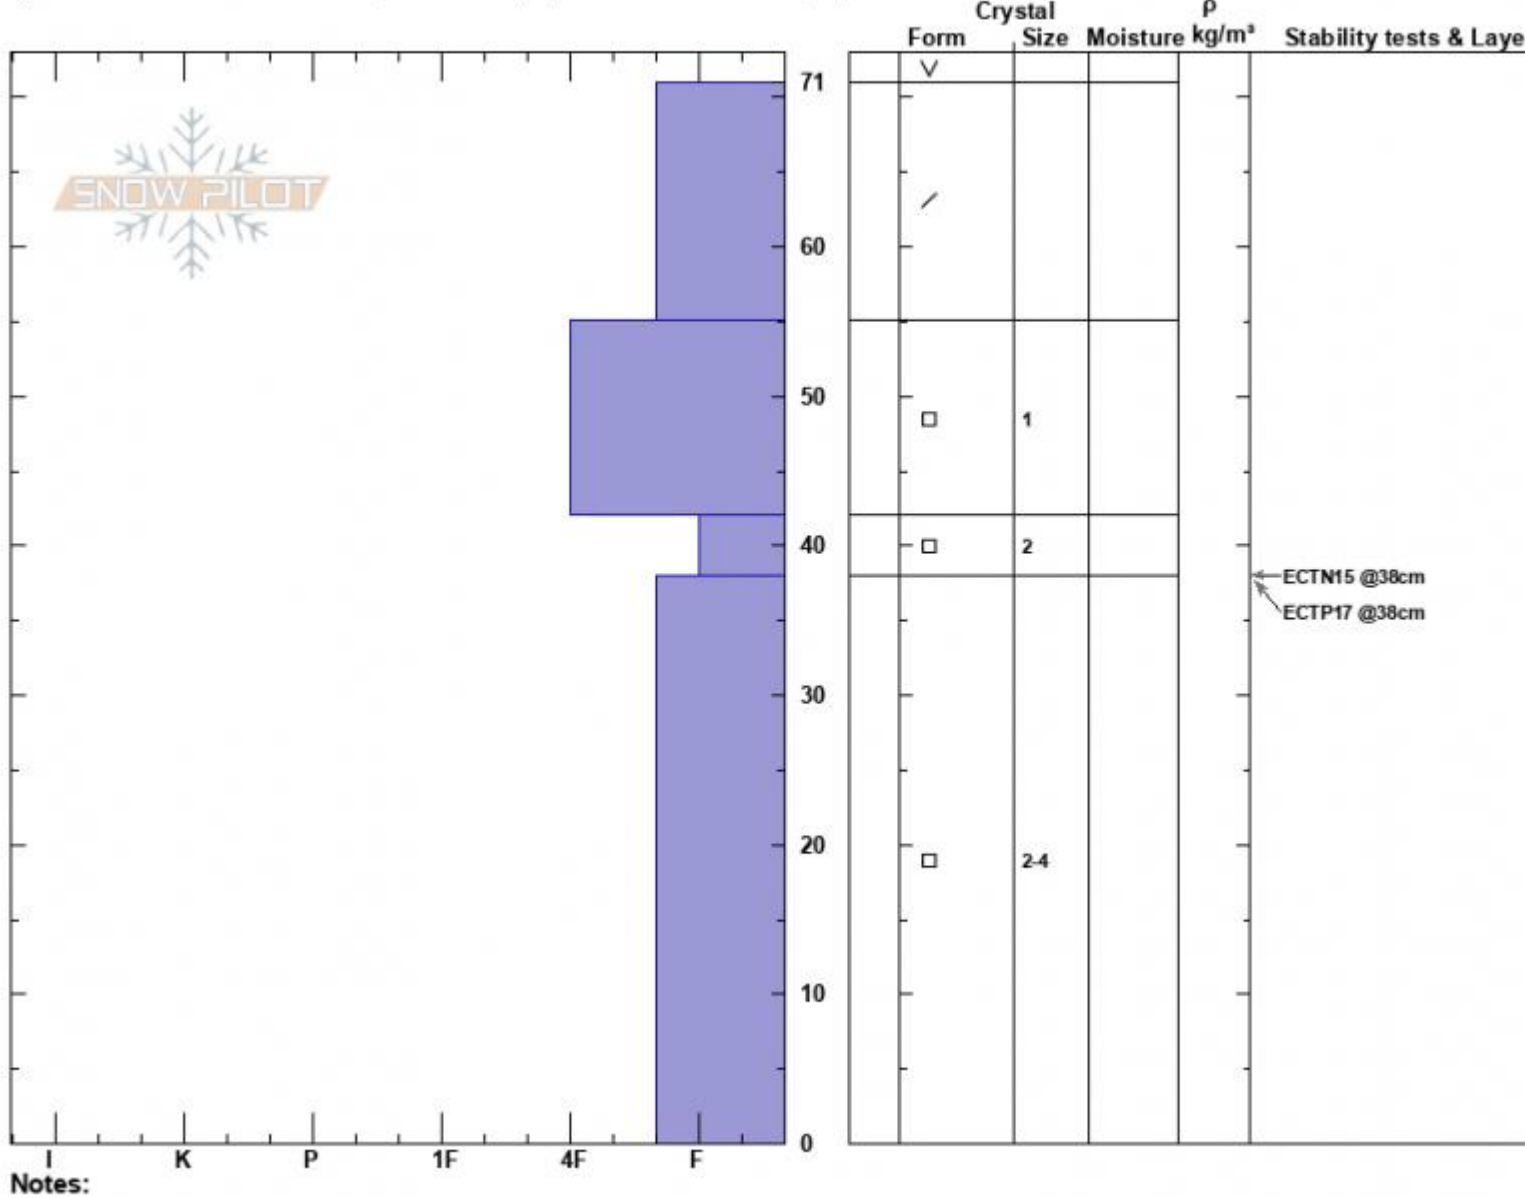

2nd Yellowmule
 Madison Range-N
 MT

Elevation: 9400 ft
 Aspect: 30°

Specifics: Recent avalanche activity on similar slopes; Snowmobile tracks on slope; We snowmobiled slope

Ian Hoyer
 12/19/2023 - 11:00am
 Co-ord: 45.17713N, -111.40059W
 Slope Angle: 25°
 Wind Loading:

Stability: Fair
 Air Temperature:
 Sky Cover: BKN
 Precipitation: NO
 Wind: Calm

HS:71
 PF:65
 Layer Notes:
 42-38cm: Problematic layer

Advisory Region
 Northern Madison
 Longitude
 -111.38W
 Latitude
 45.17N
 Northern Madison, 2023-12-19