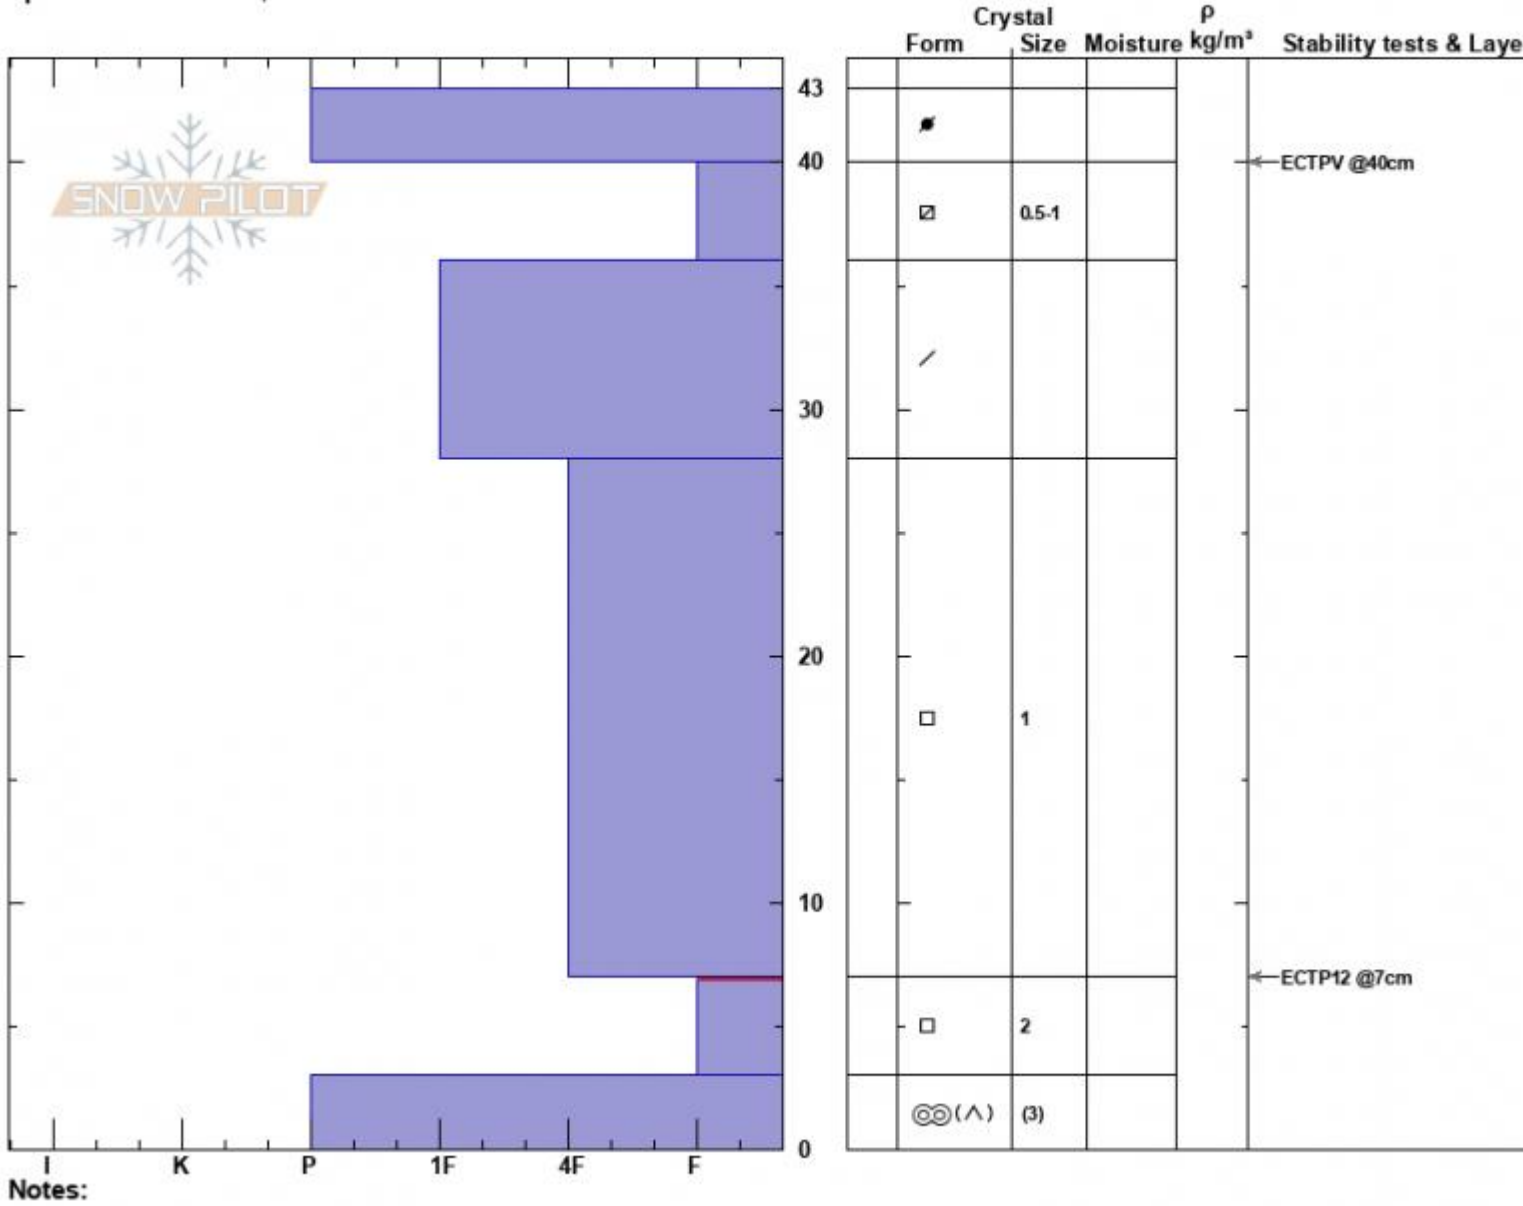

Throne Shoulder
 Bridger Range
 MT
 Elevation: 7875 ft
 Aspect: 100°
 Specifics: We skied slope

Dave Zinn
 12/18/2023 - 11:00am
 Co-ord: 45.88379N, -110.94873W
 Slope Angle: 28°
 Wind Loading: no

Stability: Fair
 Air Temperature:
 Sky Cover: CLR
 Precipitation: NO
 Wind: S Calm

HS:43
 PF:40
 Layer Notes:
 7-3cm: Problematic layer

Advisory Region
 Bridger Range
 Longitude
 -110.95W
 Latitude
 45.88N
 Bridger Range, 2023-12-18