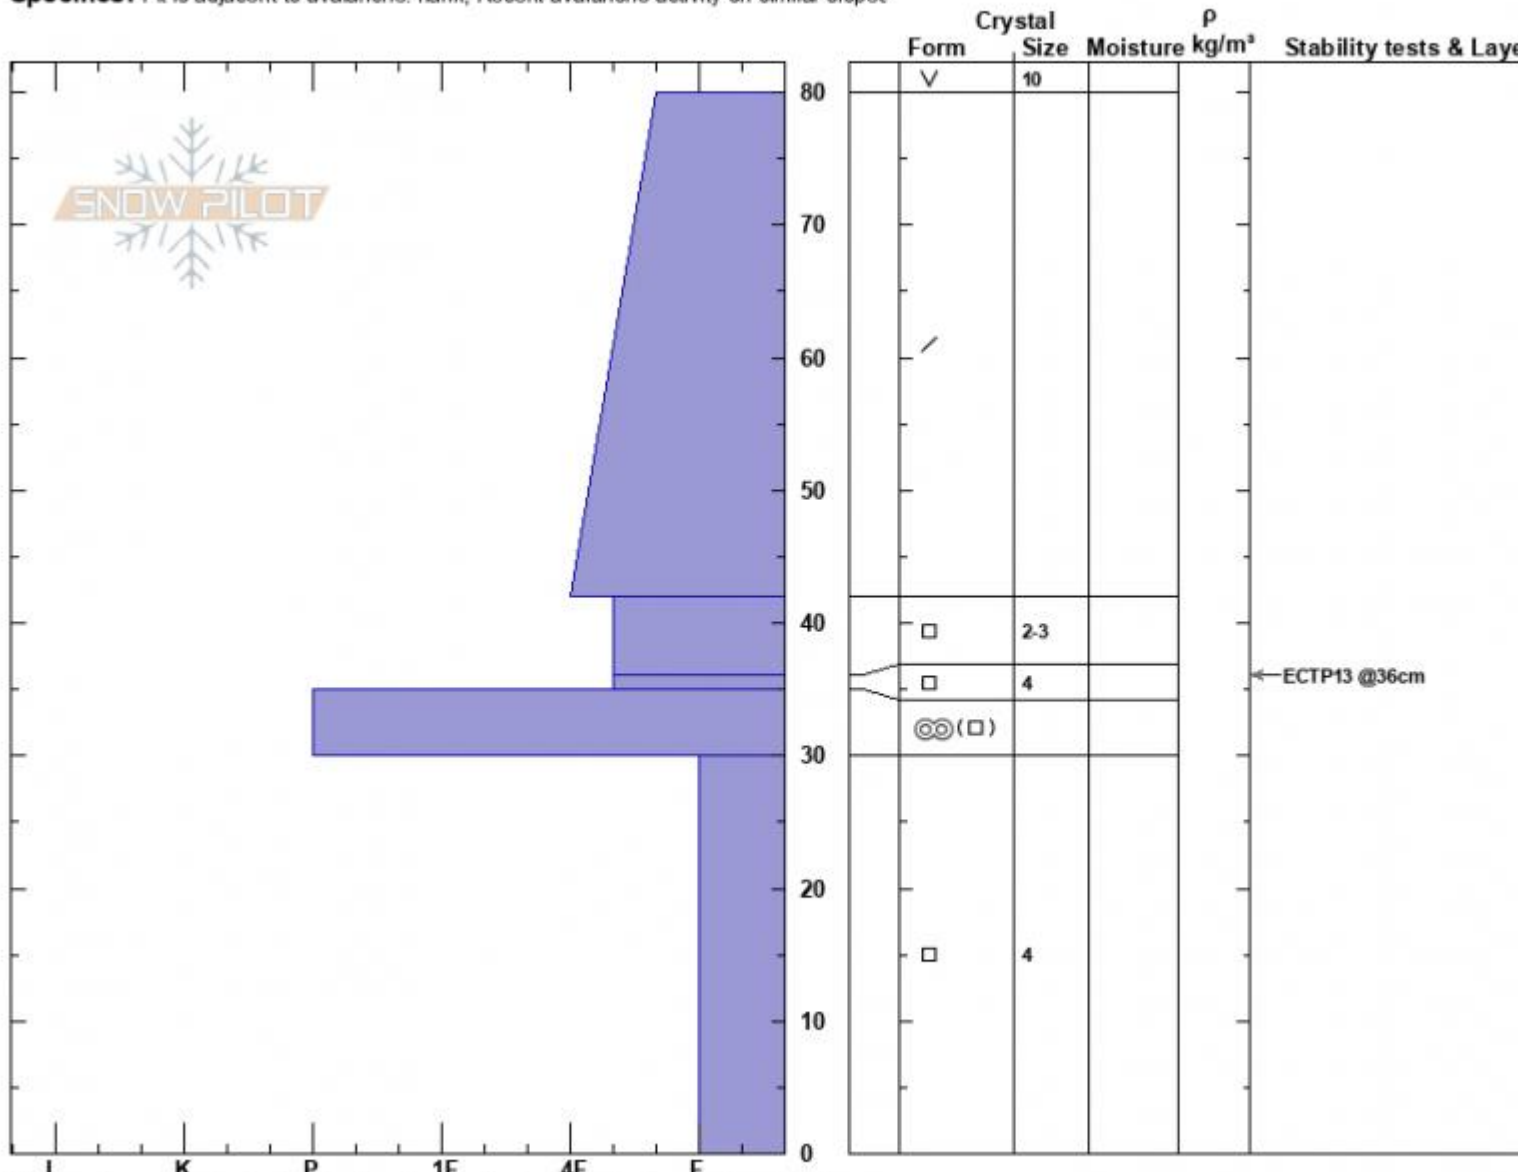

Lower Lionhead NE
 Lionhead Range
 MT
 Elevation: 8500 ft
 Aspect: 35°
 Specifics: Pit is adjacent to avalanche: flank; Recent avalanche activity on similar slopes

Zach Peterson
 12/15/2023 - 11:30am
 Co-ord: 44.72584N, -111.31398W
 Slope Angle: 30°
 Wind Loading: no

Stability:
 Air Temperature:
 Sky Cover: CLR
 Precipitation: NO
 Wind: Calm

HS:80
 Layer Notes:
 36-35cm: Problematic layer

Notes: Dug on the flank of a natural avalanche that presumably happened on 12/11

Advisory Region
 Lionhead Range
 Longitude
 -111.32W
 Latitude
 44.73N
 Lionhead Range, 2023-12-15