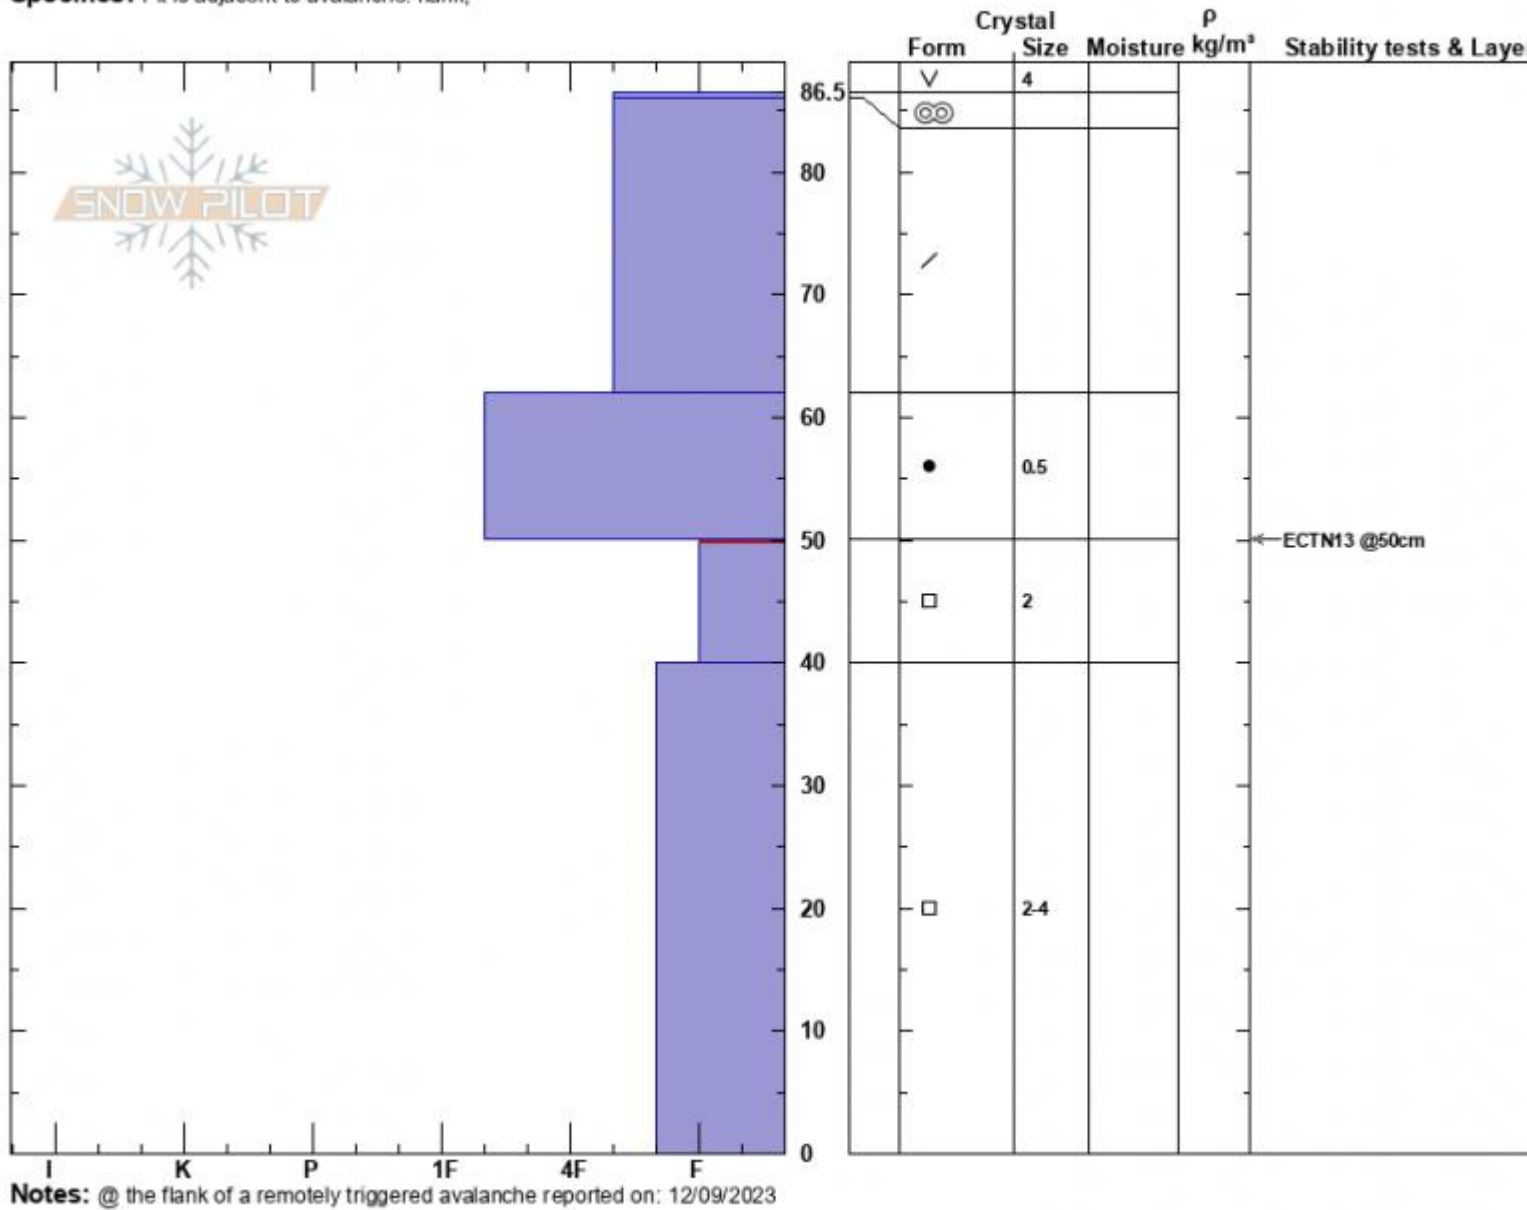

Tepee Basin Avalanche  
 Madison Range-S  
 MT  
 Elevation: 9260 ft  
 Aspect: 20°  
 Specifics: Pit is adjacent to avalanche: flank;

Zach Peterson  
 12/13/2023 - 11:45am  
 Co-ord: 44.90382N, -111.19498W  
 Slope Angle: 32°  
 Wind Loading:

Stability: Fair  
 Air Temperature:  
 Sky Cover: CLR  
 Precipitation: NO  
 Wind: Calm

HS:86.5 Layer Notes:  
 50-40cm: Problematic layer

Advisory Region  
 Southern Madison  
 Longitude  
 -111.19W  
 Latitude  
 44.90N

Forecast link: [GNFAC Avalanche Forecast for Thu Dec 14, 2023](#)  
 Southern Madison, 2023-12-13