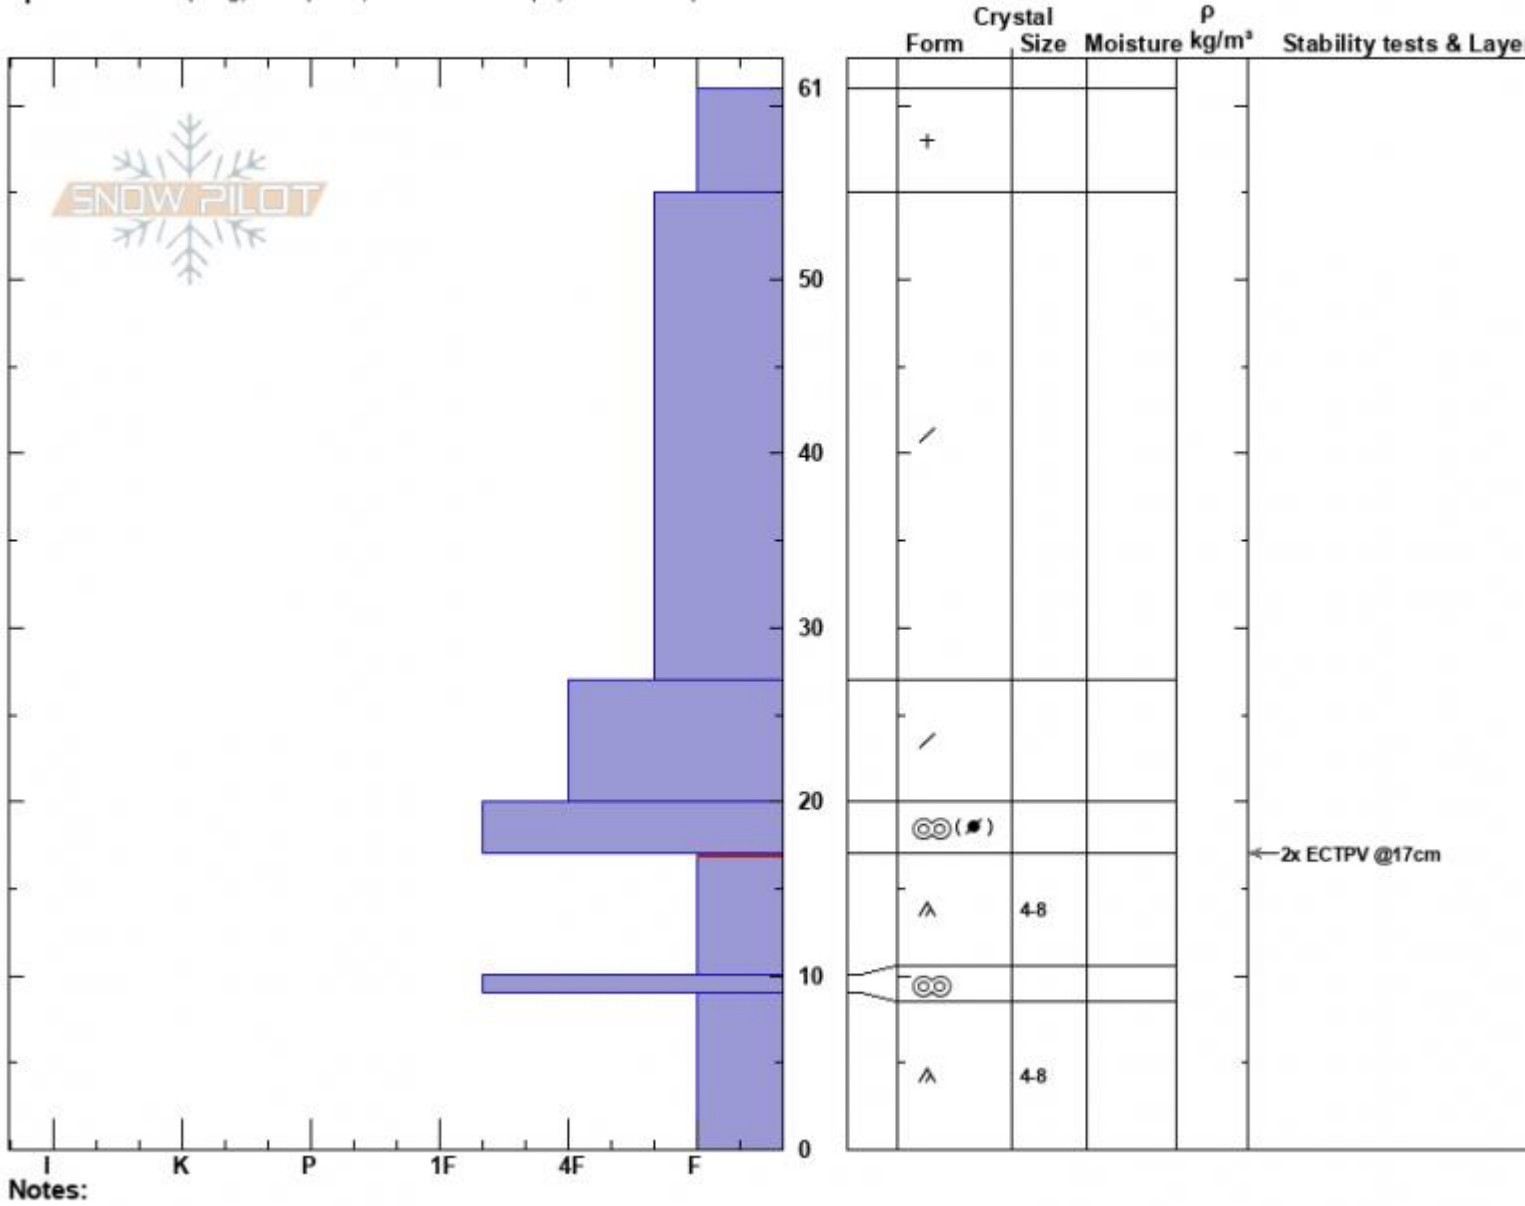

Fingers Meadow
 Bridger Range
 MT
 Elevation: 8100 ft
 Aspect: 100°
 Specifics: Collapsing, widespread; Ski tracks on slope; We skied slope

Ian Hoyer
 12/12/2023 - 11:00am
 Co-ord: 45.80598N, -110.92829W
 Slope Angle: 35°
 Wind Loading: no

Stability: Poor
 Air Temperature:
 Sky Cover: BKN
 Precipitation: NO
 Wind: Calm

HS:61
 PF:55 17-10cm:Problematic layer
 PS:35

Notes:
 Advisory Region
 Bridger Range
 Longitude
 -110.92W
 Latitude
 45.82N
 Bridger Range, 2023-12-12