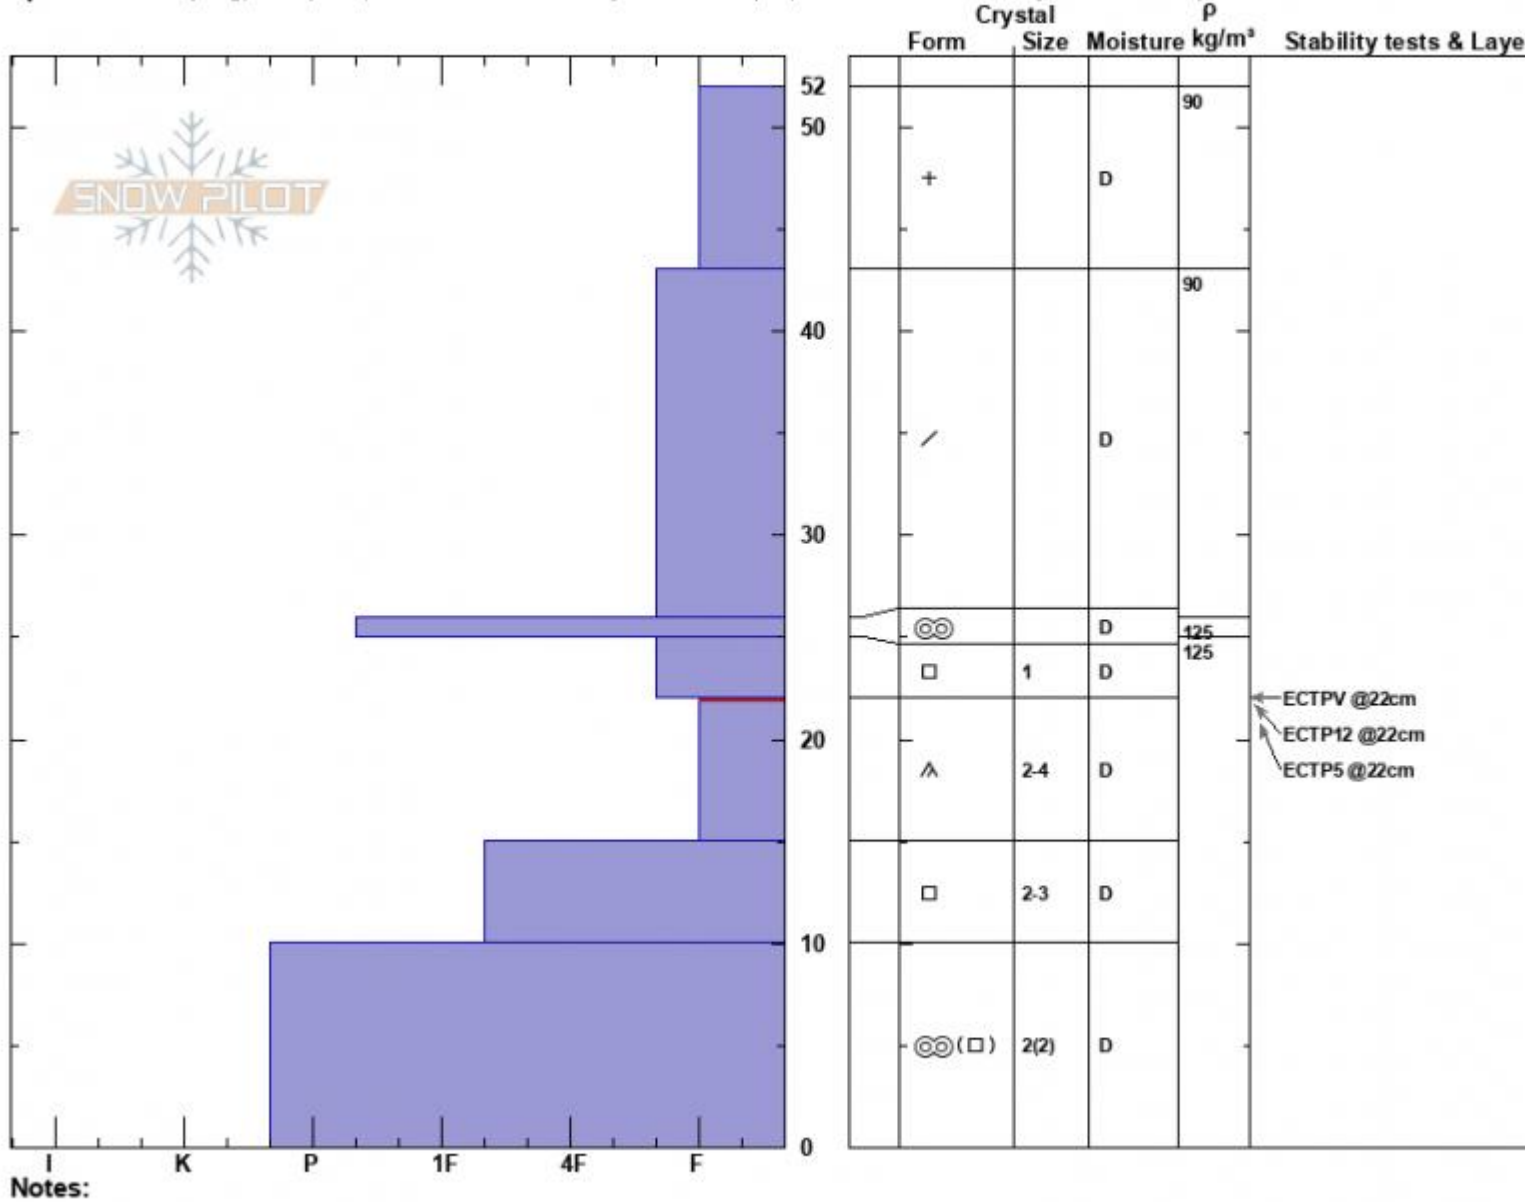

Beehive Basin  
 Madison Range-N  
 MT  
 Elevation: 8700 ft  
 Aspect: 220°

Doug Chabot-Admin  
 12/10/2023 - 11:00am  
 Co-ord: 45.32891N, -111.38644W  
 Slope Angle: 20°  
 Wind Loading: no

Stability: Poor  
 Air Temperature: -3°C  
 Sky Cover: OVC  
 Precipitation: NO  
 Wind: Calm

HS:52  
 Layer Notes:  
 22-15cm: Problematic layer

Specifics: Collapsing, widespread; Recent avalanche activity on similar slopes; Recent avalanche activity on different slopes

Advisory Region  
 Northern Madison  
 Longitude  
 -111.39W  
 Latitude  
 45.34N