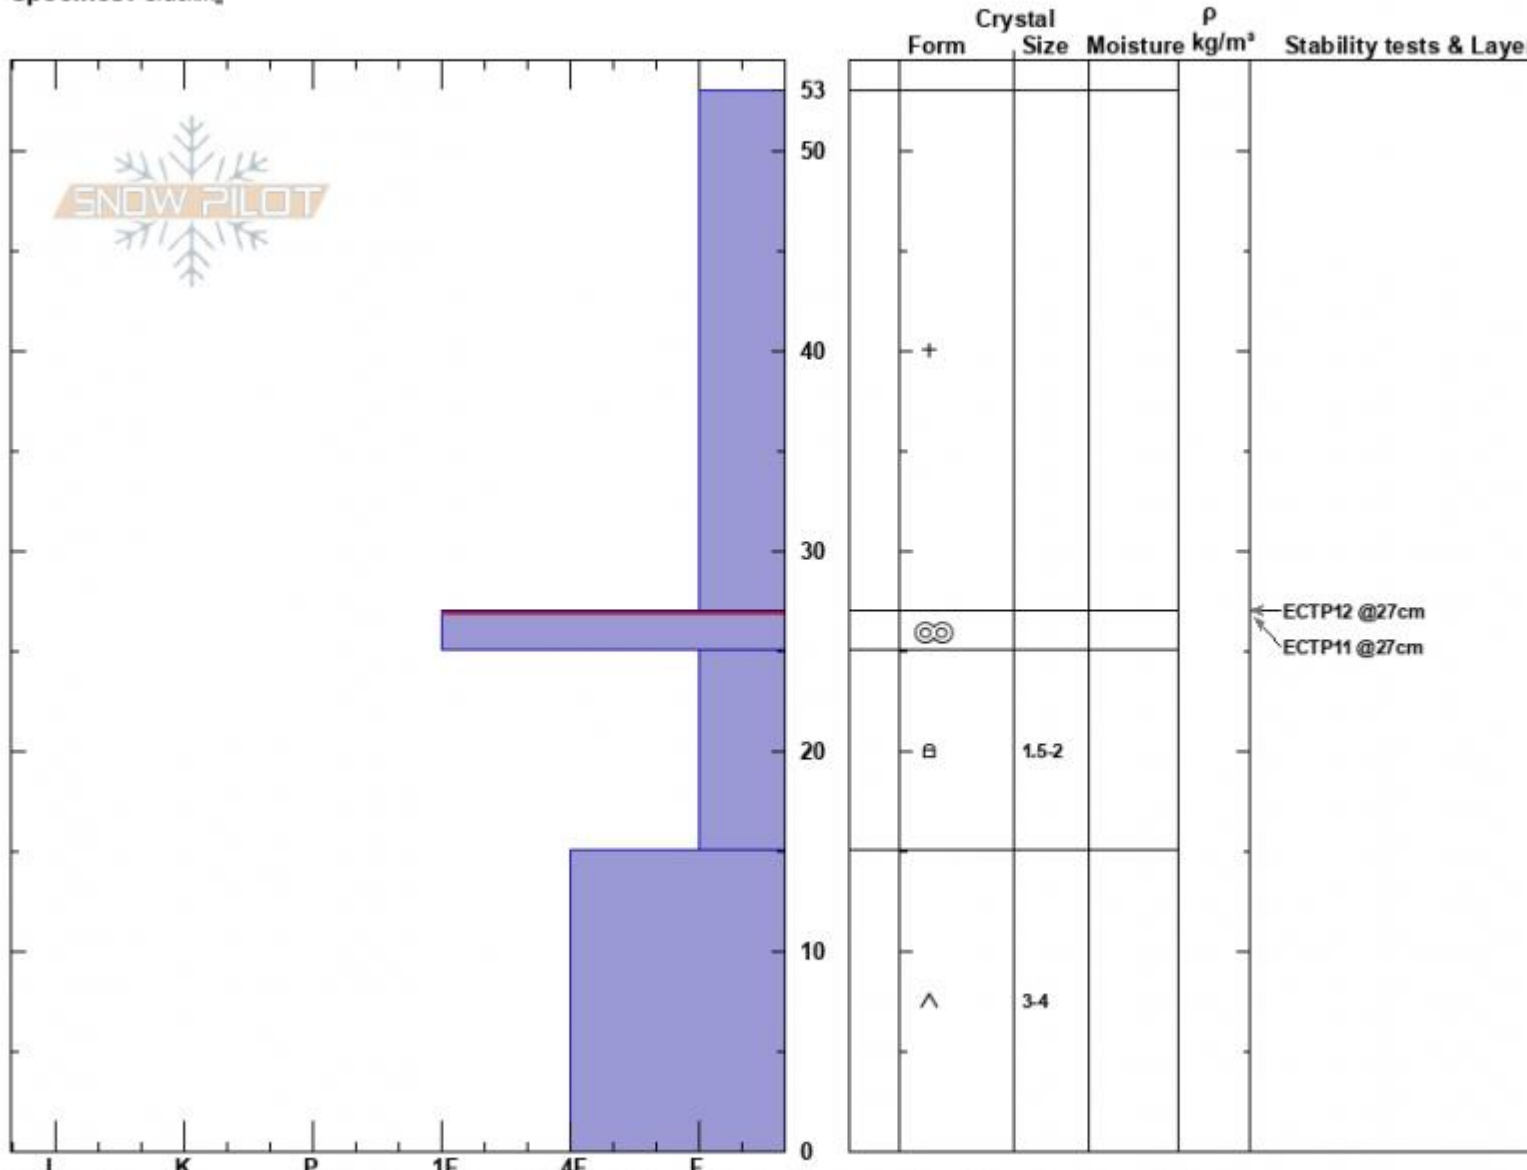

Beehive exploration
 Madison Range-N
 MT
 Elevation: 8780 ft
 Aspect: 210°
 Specifics: Cracking

Nelson VanTassel
 12/08/2023 - 11:00am
 Co-ord: 45.31835N, -111.38146W
 Slope Angle: 30°
 Wind Loading:

Stability: Fair
 Air Temperature:
 Sky Cover: OVC
 Precipitation: S1
 Wind: Calm

HS:53 **Layer Notes:**
 27-25cm: Problematic layer

Notes: Most of the new snow fell on the ground on this aspect. Was able to find some snow from before the storm in the trees.

Grom Score=4

Advisory Region
 Northern Madison
 Longitude
 -111.39W
 Latitude
 45.34N
 Northern Madison, 2023-12-08