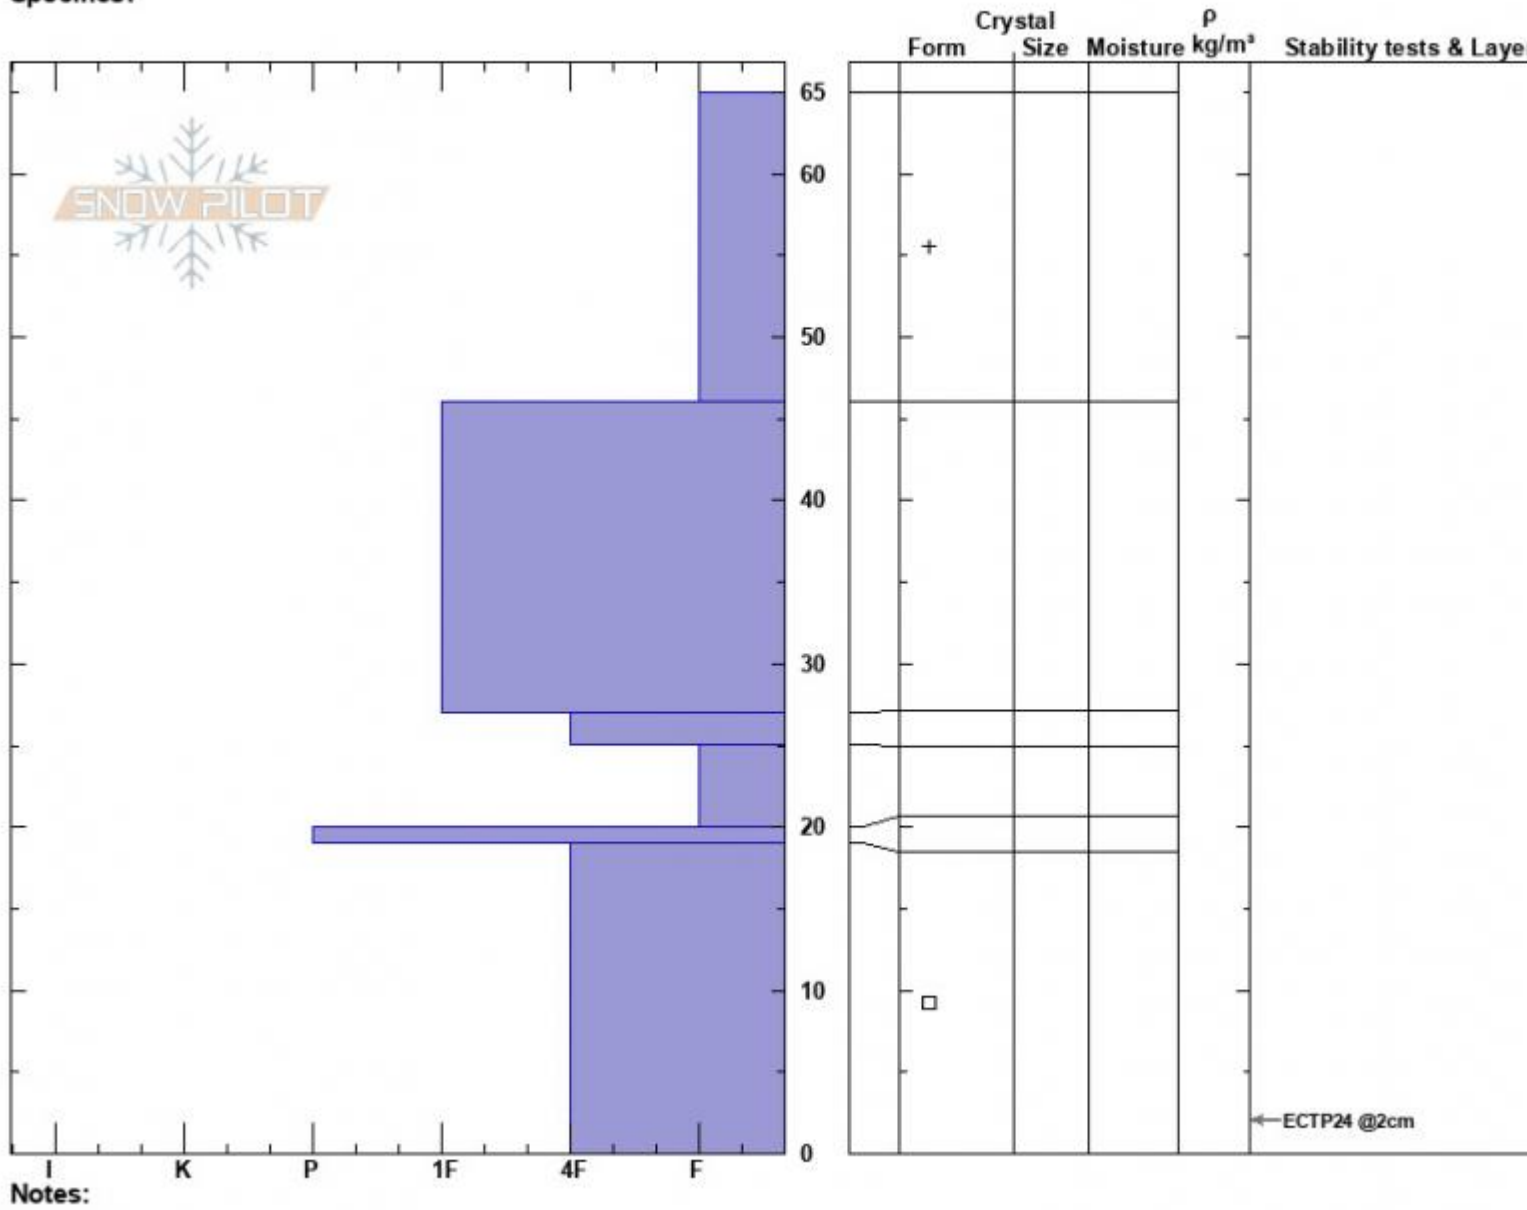

Lionhead Ridge
 Madison Range-S
 MT
 Elevation: 8764 ft
 Aspect: 86°
 Specifics:

Jackson Krause
 12/09/2023 - 1:40pm
 Co-ord: 44.70893N, -111.30850W
 Slope Angle: 15°
 Wind Loading: previous

Stability:
 Air Temperature:
 Sky Cover: BKN
 Precipitation: S-1
 Wind: SW Moderate

HS:65
 PF:65
 Layer Notes:
 19-0cm: Problematic layer

Advisory Region
 Lionhead Range
 Longitude
 -111.32W
 Latitude
 44.71N
 Lionhead Range, 2023-12-09