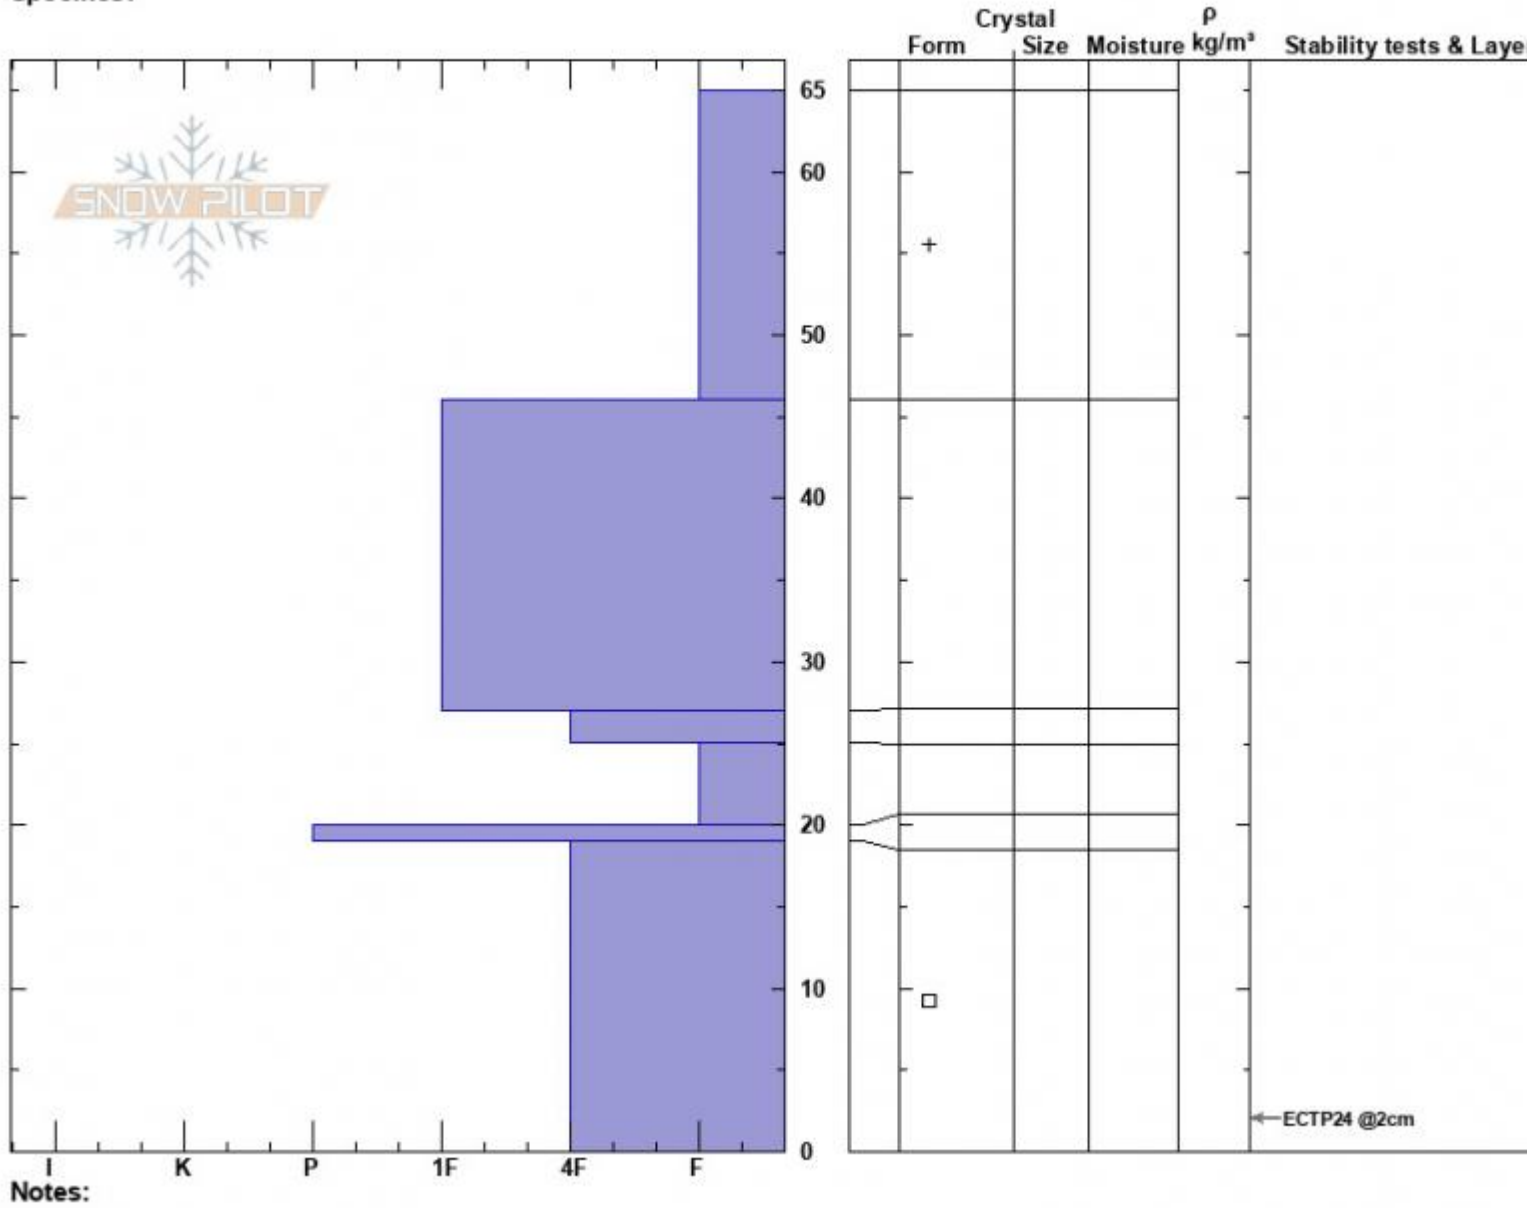

Lionhead Ridge
 Madison Range-S
 MT
 Elevation: 8764 ft
 Aspect: 86°
 Specifics:

Jackson Krause
 12/09/2023 - 1:40pm
 Co-ord: 44.70893N, -111.30850W
 Slope Angle: 15°
 Wind Loading: previous

Stability:
 Air Temperature:
 Sky Cover: BKN
 Precipitation: S-1
 Wind: SW Moderate

HS:65
 PF:65
 Layer Notes:
 19-0cm: Problematic layer

Advisory Region
 Lionhead Range
 Longitude
 -111.32W
 Latitude
 44.71N
 Lionhead Range, 2023-12-09