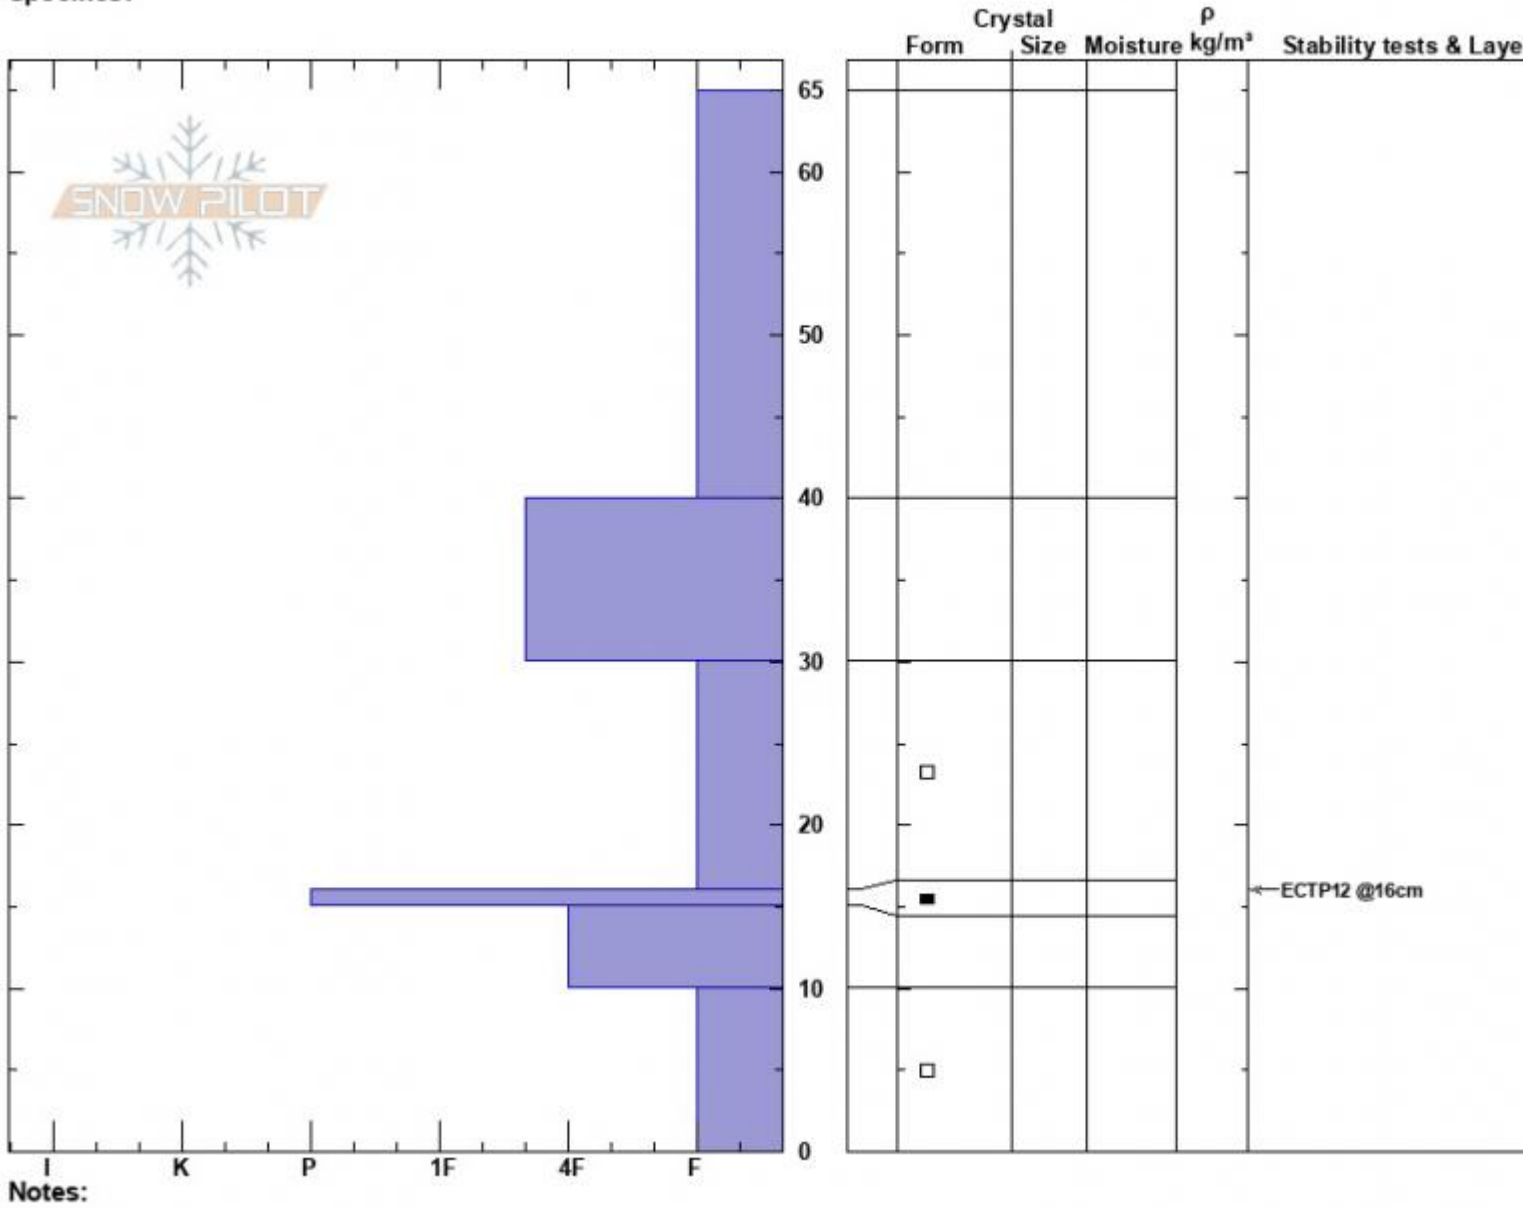

Lionhead Pit 2  
 Madison Range-S  
 MT  
 Elevation: 8367 ft  
 Aspect: 80°  
 Specifics:

Jackson Krause  
 12/09/2023 - 12:32am  
 Co-ord: 44.70494N, -111.30054W  
 Slope Angle: 20°  
 Wind Loading: previous

Stability:  
 Air Temperature:  
 Sky Cover: BKN  
 Precipitation: NO  
 Wind: SW Light Breeze

HS:65  
 PF:65  
 Layer Notes:  
 10-0cm: Problematic layer

Advisory Region  
 Lionhead Range  
 Lionhead Range, 2023-12-09