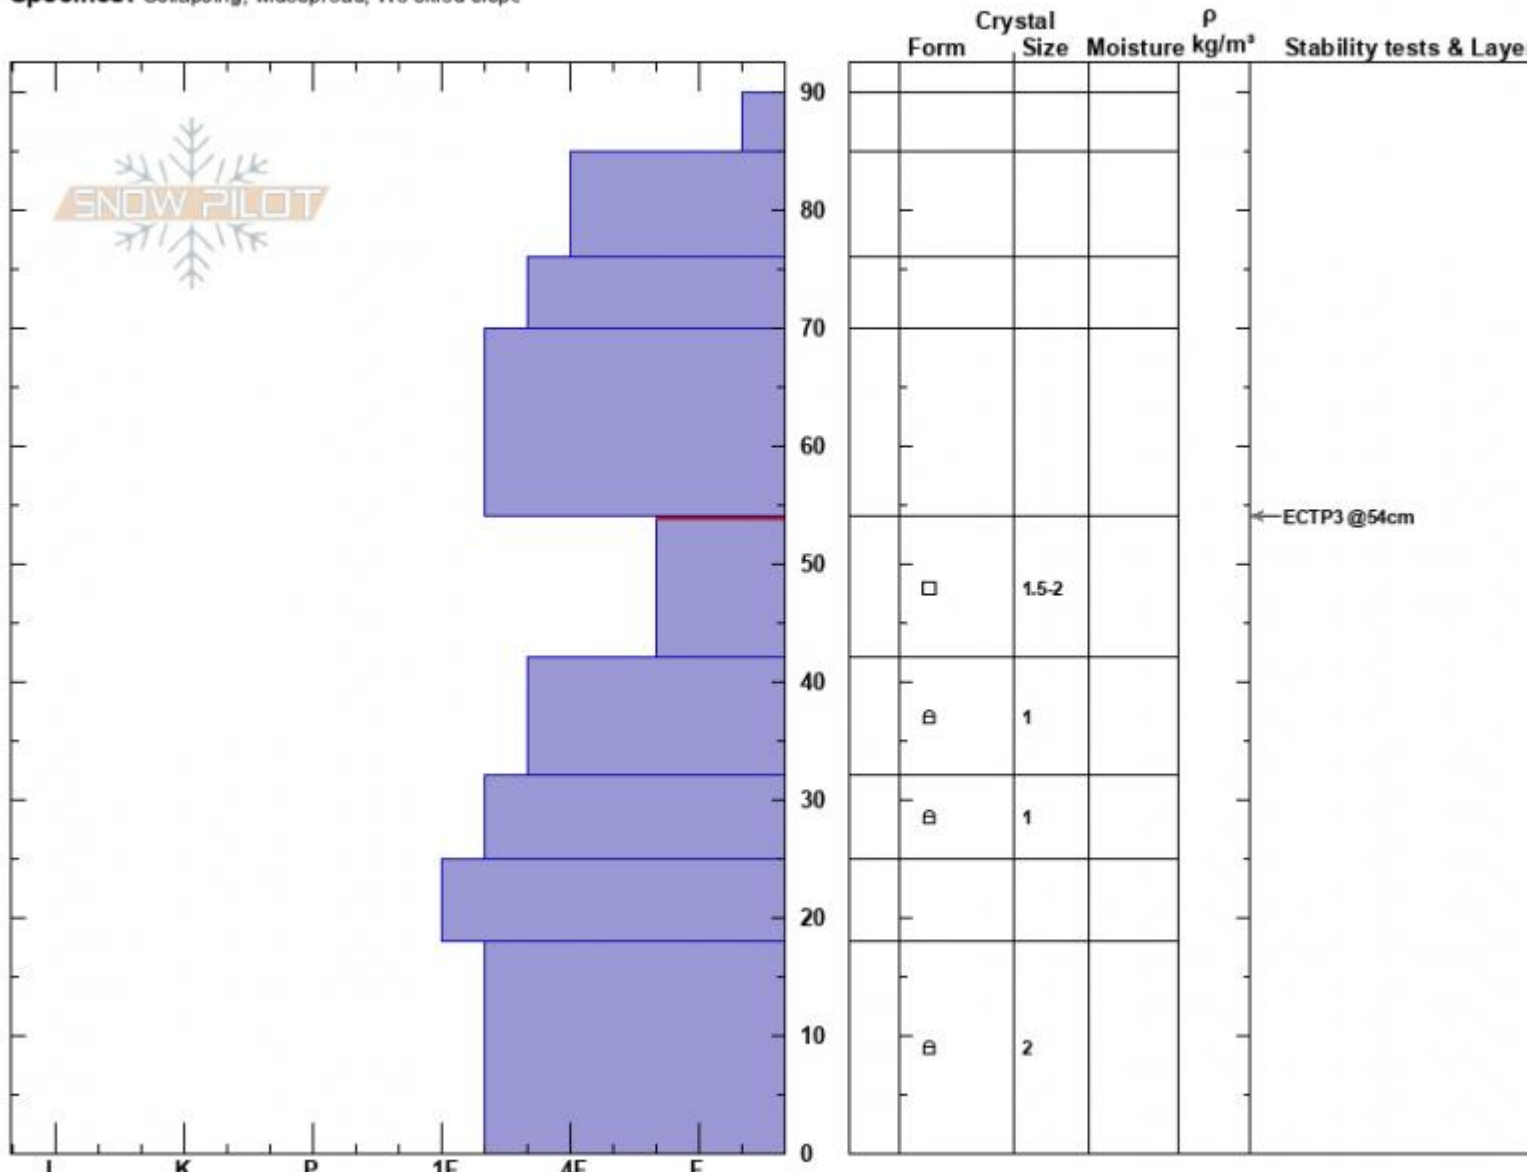

south of Cooke City
Absaroka Range
MT
Elevation: 9750 ft
Aspect: 270°
Specifics: Collapsing, widespread; We skied slope

Beau Fredlund
12/08/2023 - 1:30pm
Co-ord: 44.98475N, -109.92549E
Slope Angle: 30°
Wind Loading:

Stability:
Air Temperature:
Sky Cover: BKN
Precipitation:
Wind: Calm

HS:90
Layer Notes:
54-42cm: Problematic layer

Notes: Counted about 20 large collapses today, about 1/2 in Hayden Creek, 1/2 in Republic Creek, on all aspects.

Advisory Region
Cooke City
Longitude
-109.94W
Latitude
44.99N
Cooke City, 2023-12-08