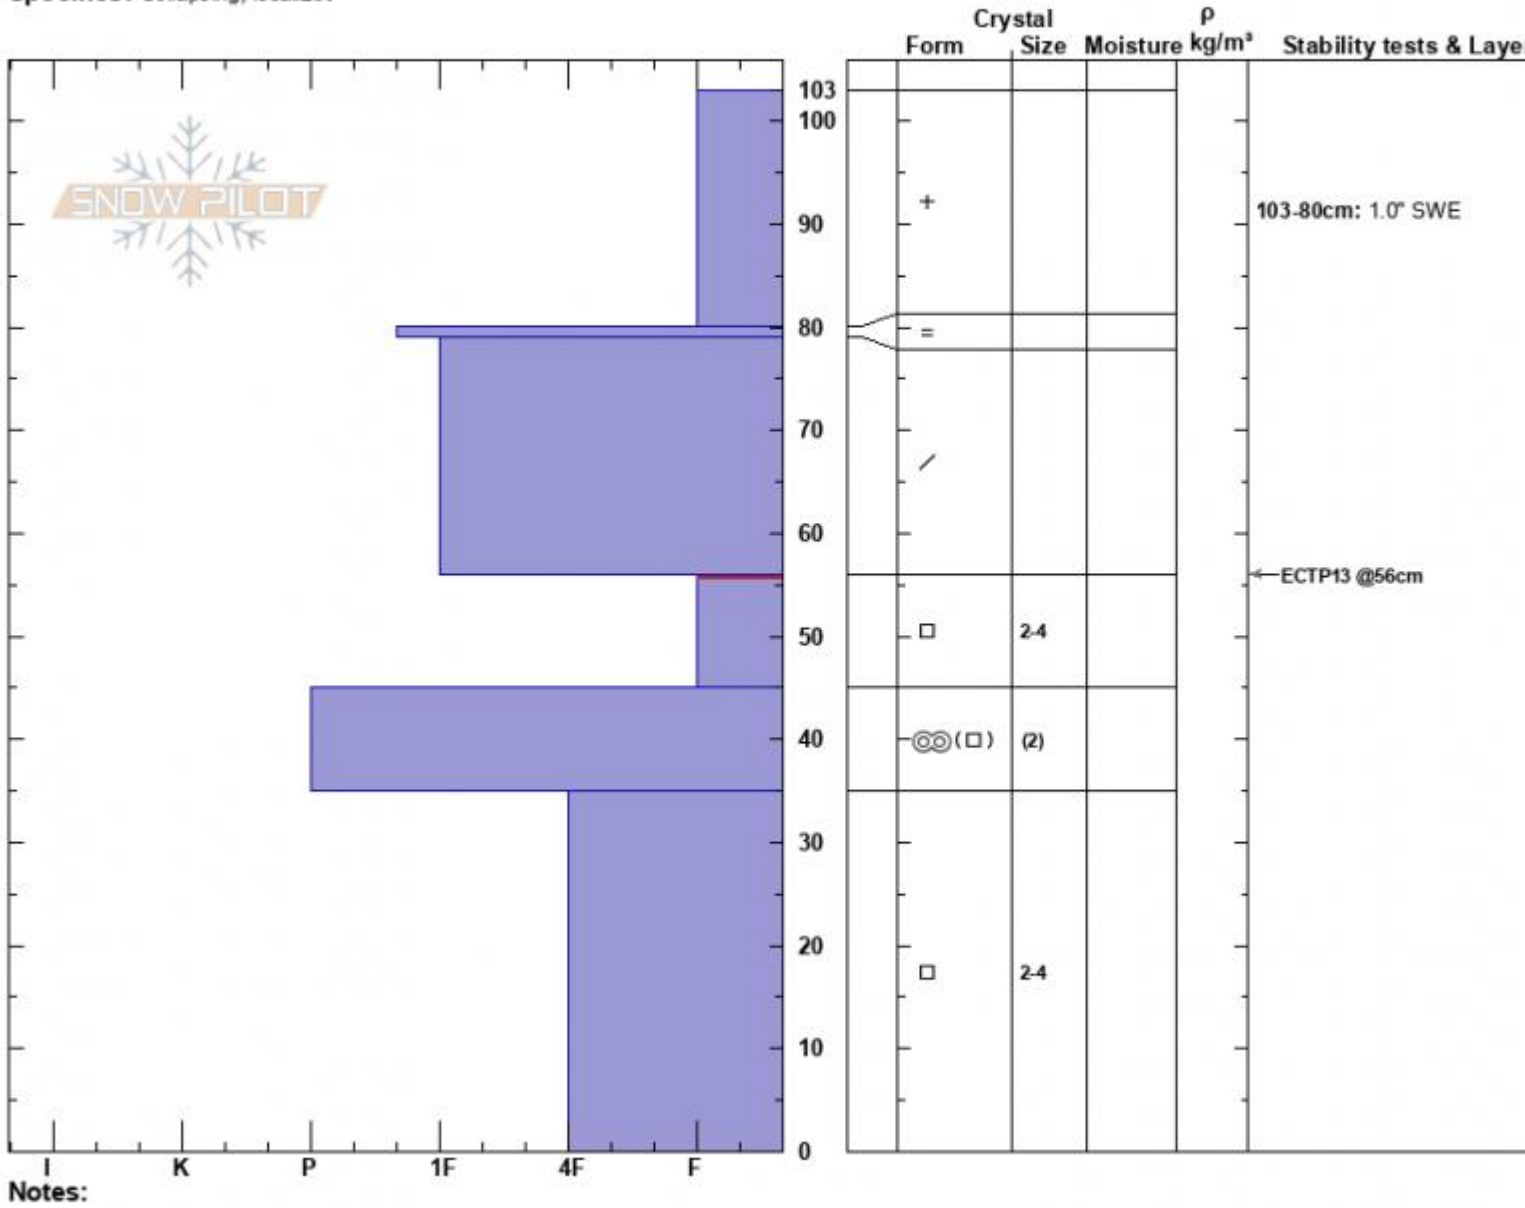

Sawtelle NE Profile  
 Centennial Range  
 ID  
 Elevation: 9000 ft  
 Aspect: 60°  
 Specifics: Collapsing, localizer

Ian Hoyer  
 12/07/2023 - 11:30am  
 Co-ord: 44.55371N, -111.44480W  
 Slope Angle: 25°  
 Wind Loading: yes

Stability: Poor  
 Air Temperature:  
 Sky Cover: OVC  
 Precipitation: S-1  
 Wind: W Moderate

HS:103  
 PF:65  
 Layer Notes:  
 103-80cm: 1.0" SWE  
 56-45cm: Problematic layer

Notes:  
 Advisory Region  
 Island Park  
 Longitude  
 -111.44W  
 Latitude  
 44.56N  
 Island Park, 2023-12-07