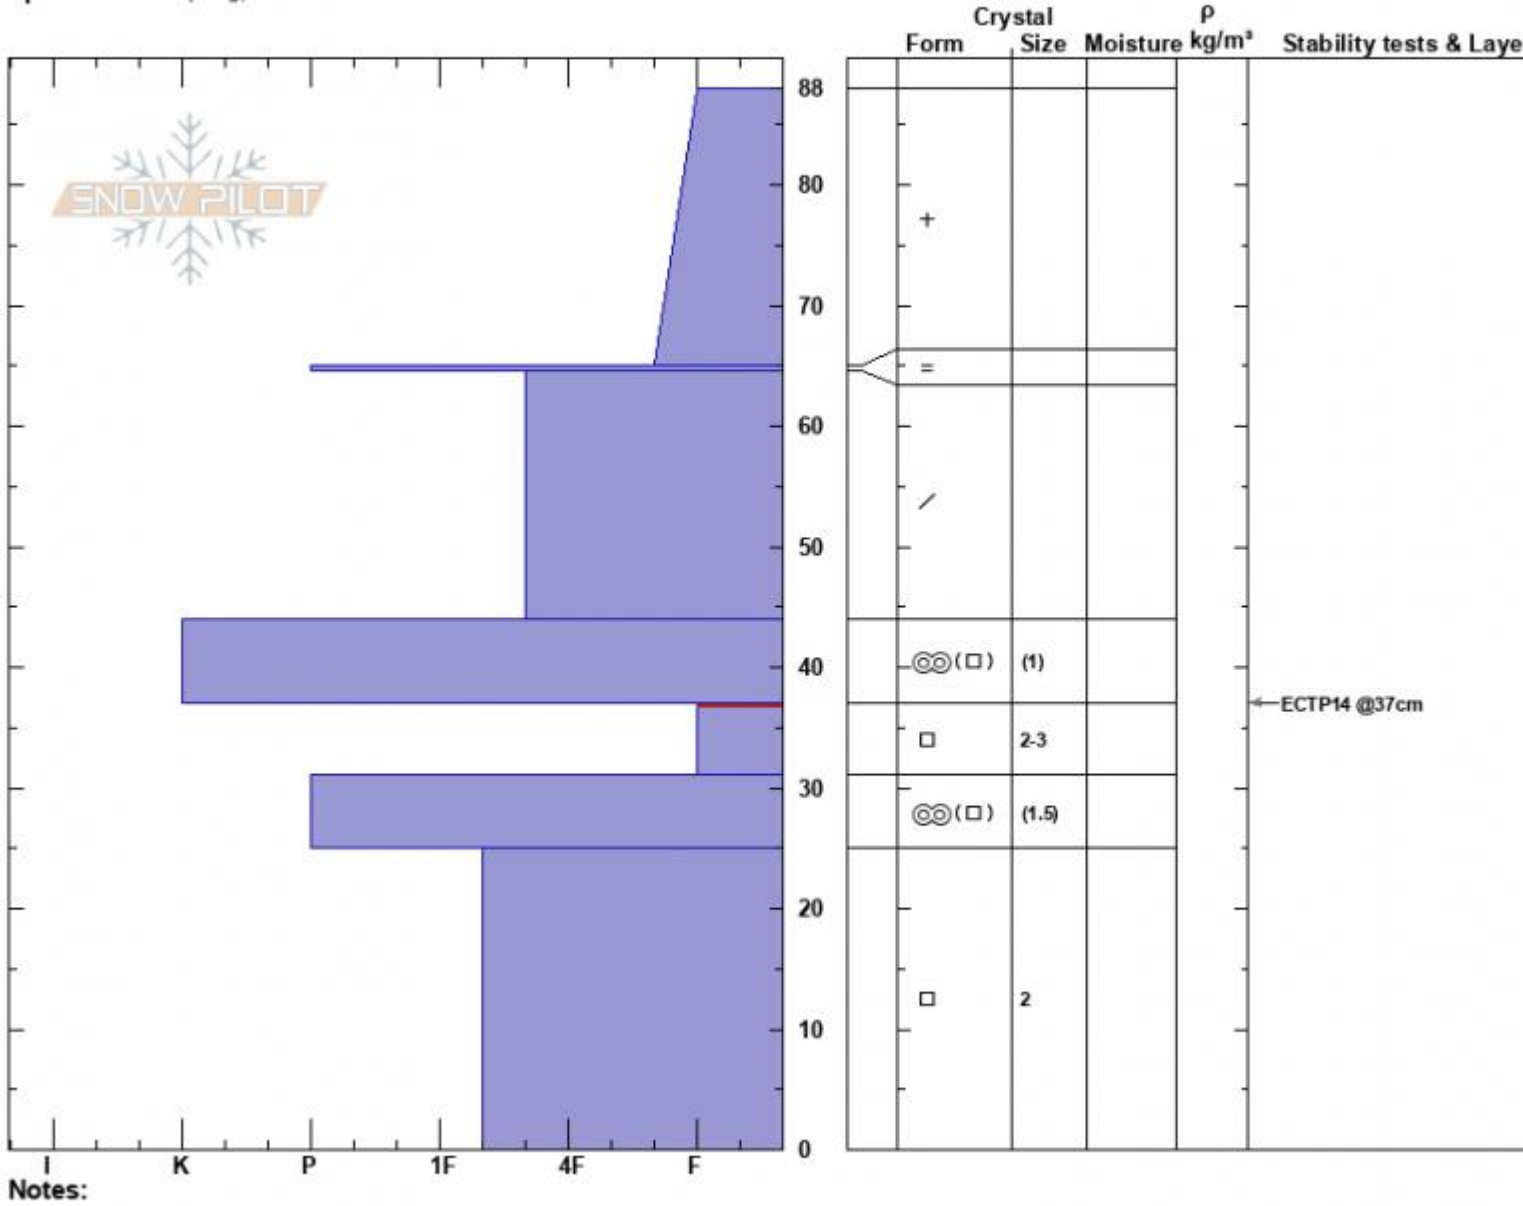

Sawtelle SW Profile  
 Centennial Range  
 ID  
 Elevation: 9070 ft  
 Aspect: 220°  
 Specifics: Collapsing, localizer

Dave Zinn  
 12/07/2023 - 12:30pm  
 Co-ord: 44.55473N, -111.44483W  
 Slope Angle: 13°  
 Wind Loading: no

Stability: Poor  
 Air Temperature:  
 Sky Cover: BKN  
 Precipitation: NO  
 Wind: W Moderate

HS:88  
 PF:40  
 Layer Notes:  
 37-31cm: Problematic layer

Advisory Region  
 Island Park  
 Longitude  
 -111.44W  
 Latitude  
 44.56N  
 Island Park, 2023-12-07