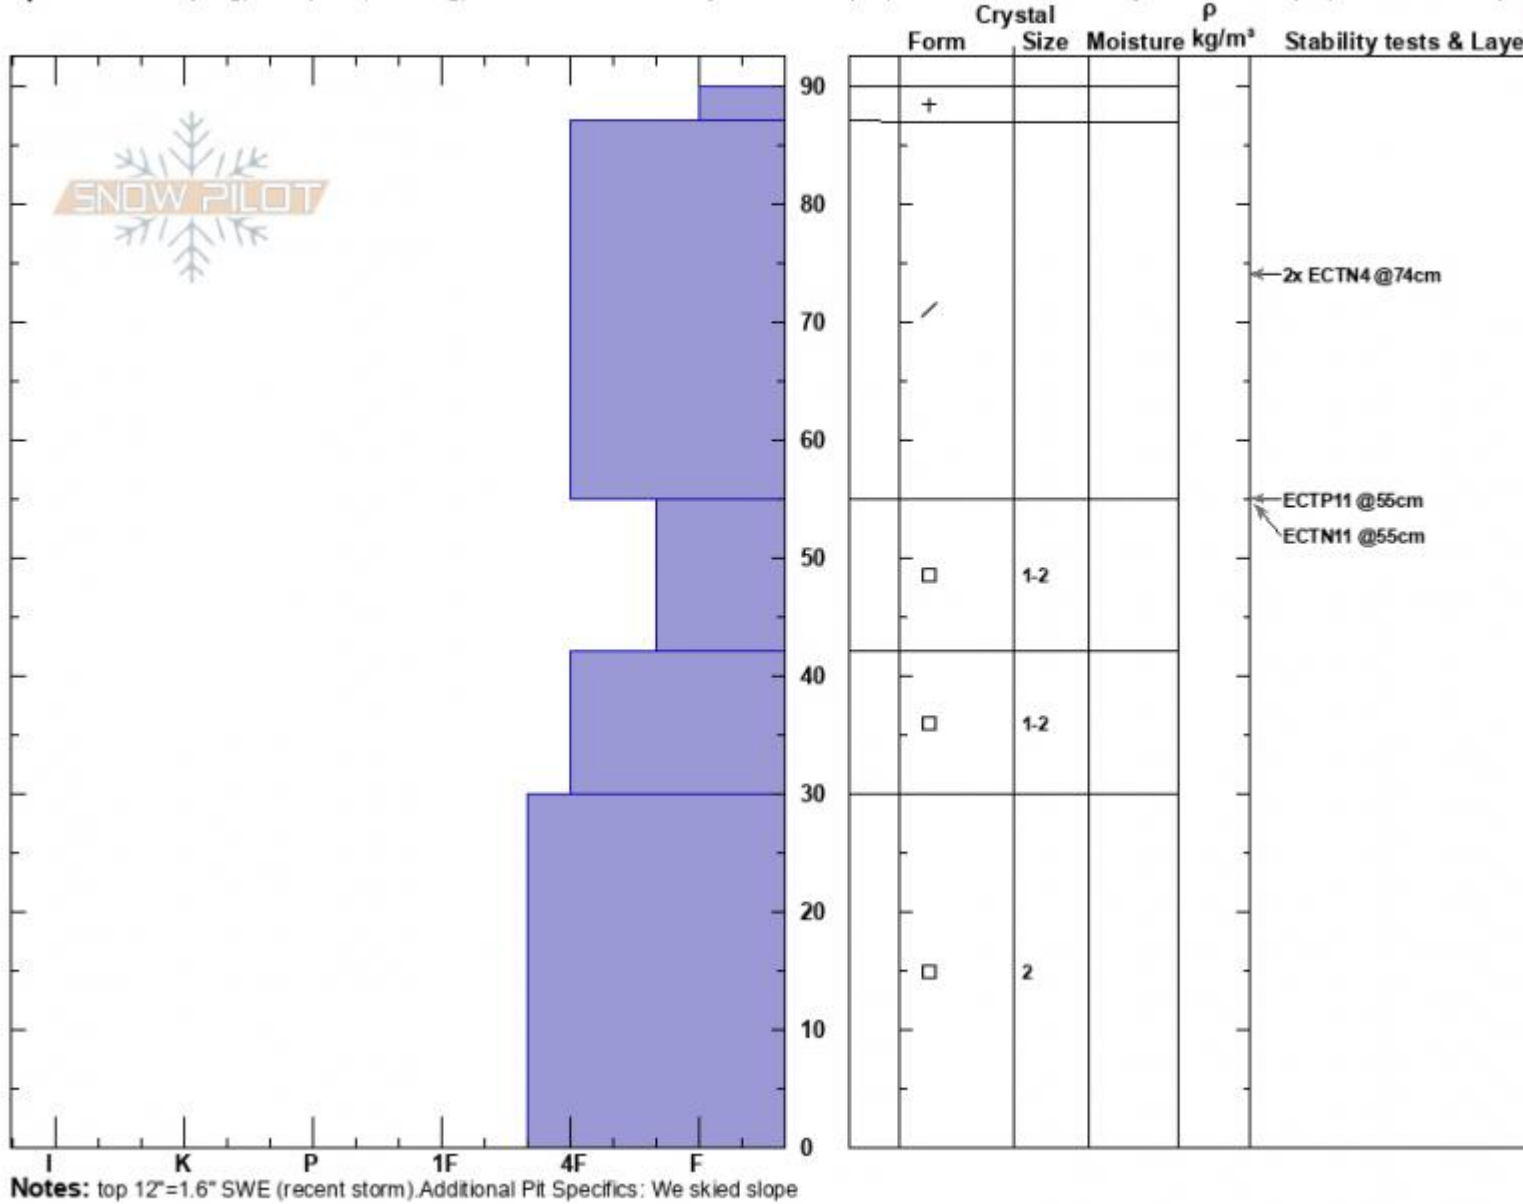

Wade's/Rob's Knob
 Cooke City
 MT
 Elevation: 9520 ft
 Aspect: 50°

Alex Marienthal
 12/05/2023 - 11:40am
 Co-ord: 45.06757N, -109.95193W
 Slope Angle: 25°
 Wind Loading: previous

Stability: Poor
 Air Temperature:
 Sky Cover: OVC
 Precipitation: S-1
 Wind: Calm

HS:90
 PF:69
 Layer Notes:
 55-42cm:Problematic layer

Specifics: Collapsing, widespread; Cracking; Recent avalanche activity on similar slopes; Recent avalanche activity on different slopes; Ski tracks on slope

Advisory Region
 Cooke City
 Longitude
 -109.95W
 Latitude
 45.05N
 Cooke City, 2023-12-06