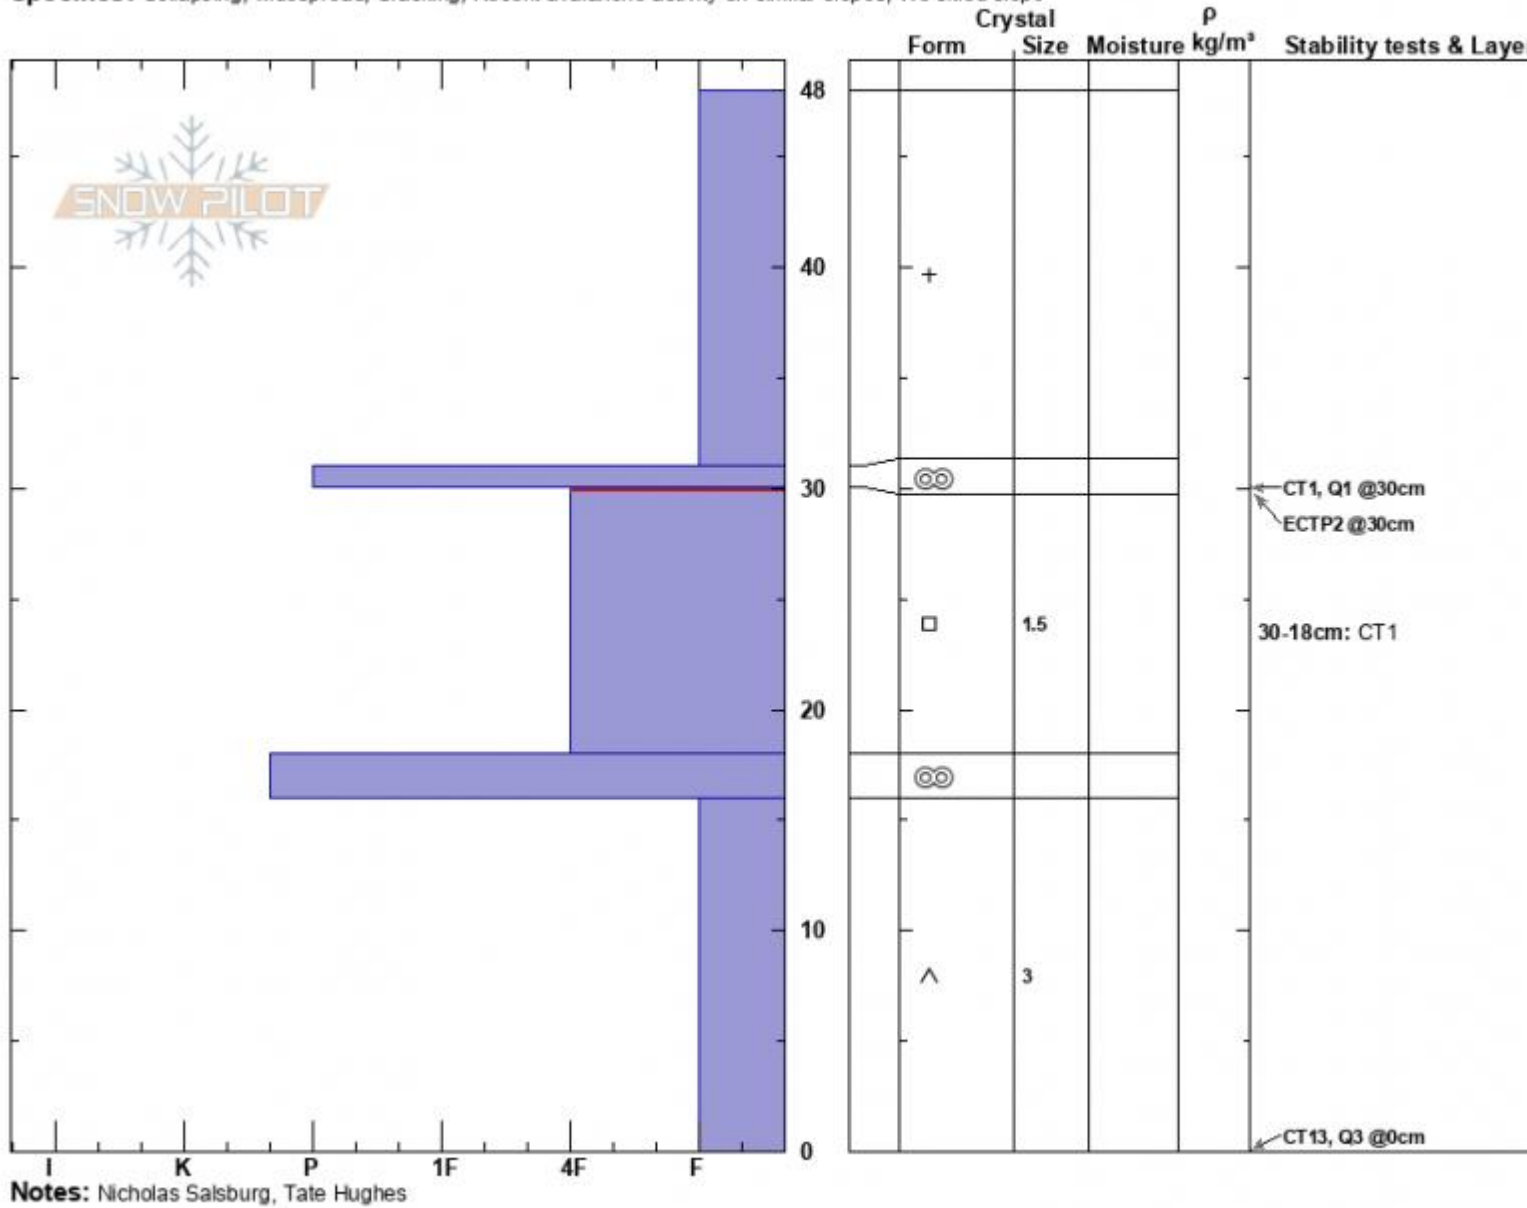

Lionhead
 Lionhead Range
 MT
 Elevation: 8558 ft
 Aspect: NE
 Specifics: Collapsing, widespread; Cracking; Recent avalanche activity on similar slopes; We skied slope

Nicholas Salsburg
 12/03/2023 - 1:00pm
 Co-ord: 44.68590N, -111.28685W
 Slope Angle: 16°
 Wind Loading: yes

Stability:
 Air Temperature: 19°F
 Sky Cover: OVC
 Precipitation: S2
 Wind: W Light Breeze

HS:48
 Layer Notes:
 30-18cm: CT1
 30-18cm: Problematic layer

Advisory Region
 Lionhead Range
 Longitude
 -111.32W
 Latitude
 44.73N
 Lionhead Range, 2023-12-03